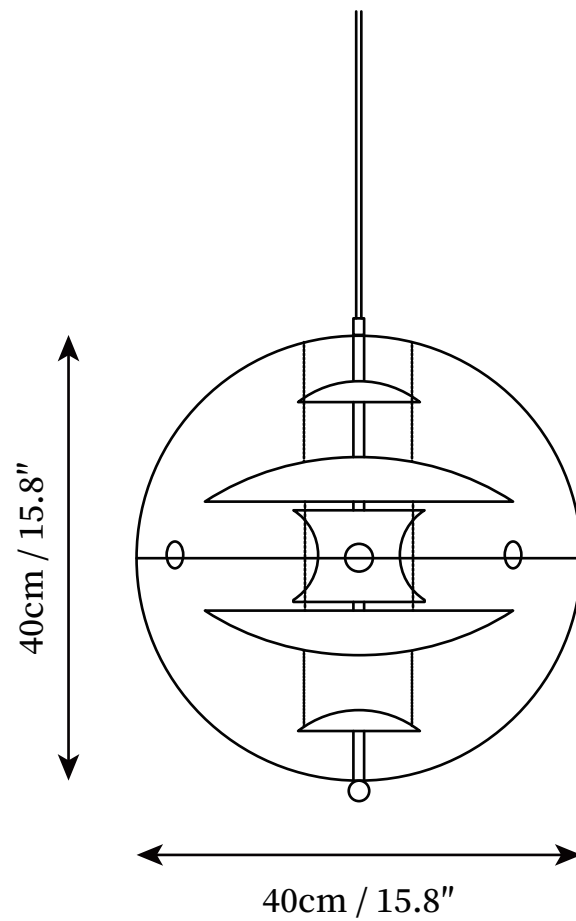

SPECIFICATION SHEET

SPECIFICATION DETAILS

*For custom options, consult factory for details

Fixture Dimensions	D 15.8" x H 15.8"
Light source	E14
Wattage	15W
Voltage	AC 110-240V
Color Temperature	Based on the purchase of light bulbs
CRI(Ra)	80CRI
Mounting	Ceiling
Driver Required	NO
Optional Color Temps	Buy bulbs as needed
LED Rated Life	Based on bulb life (we do not supply bulbs)
Dimming	Dimming is not supported
Finishes	White, Gold, Chrome
Shade Details	Transparent Acrylic
Material	Metal, Aluminum, Acrylic
Wire Length	78.7"
Wire Type	Black, White Coaxial Wire