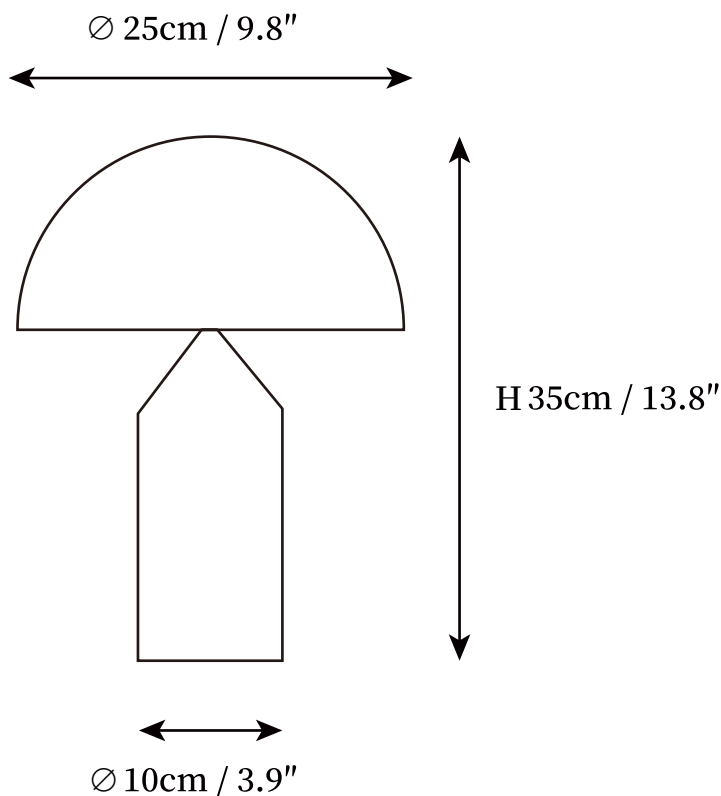

## SPECIFICATION DETAILS

\*For custom options, consult factory for details

|                           |  |
|---------------------------|--|
| <b>Fixture Dimensions</b> | D 9.8" x H 13.8"   |
| <b>Light source</b>       | E12, or E14. (bulb not included)                             |
| <b>Wattage</b>            | MAX 15W incandescent bulb or LED equivalent.                 |
| <b>Voltage</b>            | AC 110-240V  |
| <b>Dimming</b>            | Compatible with dimmable bulbs (bulb not included)           |
| <b>Control method</b>     | In line ON / OFF switch.                                     |
| <b>Finishes</b>           | Bright black, Bright White, Copper, Matte black, Matte white |
| <b>Shade Details</b>      | Bright black, Bright White, Copper, Matte black, Matte white |
| <b>Material</b>           | Mulberry paper, Metal, Iron.                                 |
| <b>Cord Length</b>        | Supplied with switched plug cord, length ~59" (150cm).       |

## SPECIFICATION DETAILS

\*For custom options, consult factory for details

|                           |  |
|---------------------------|--|
| <b>Fixture Dimensions</b> | D 13.8" x H 19.7"  |
| <b>Light source</b>       | E12, or E14. (bulb not included)                             |
| <b>Wattage</b>            | MAX 15W incandescent bulb or LED equivalent.                 |
| <b>Voltage</b>            | AC 110-240V  |
| <b>Dimming</b>            | Compatible with dimmable bulbs (bulb not included)           |
| <b>Control method</b>     | In line ON / OFF switch.                                     |
| <b>Finishes</b>           | Bright black, Bright White, Copper, Matte black, Matte white |
| <b>Shade Details</b>      | Bright black, Bright White, Copper, Matte black, Matte white |
| <b>Material</b>           | Mulberry paper, Metal, Iron.                                 |
| <b>Cord Length</b>        | Supplied with switched plug cord, length ~59" (150cm).       |