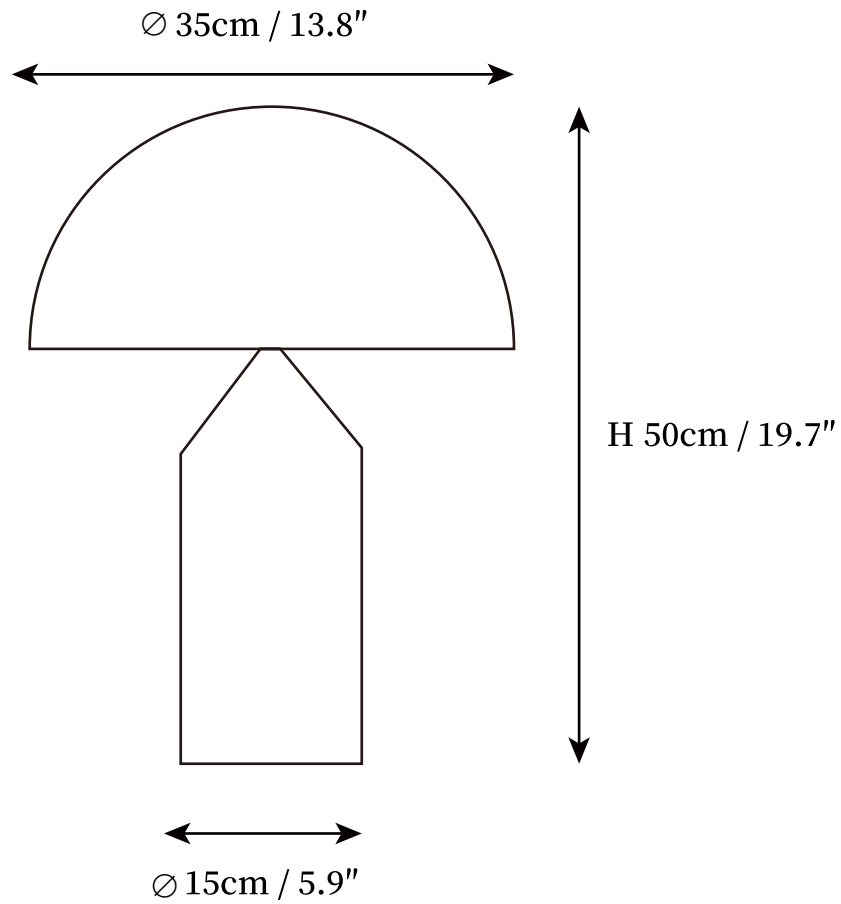

## SPECIFICATION DETAILS

\*For custom options, consult factory for details

|                           |  |
|---------------------------|--|
| <b>Fixture Dimensions</b> | D 9.8" x H 13.8"   |
| <b>Light source</b>       | E12, or E14. (bulb not included)                             |
| <b>Wattage</b>            | MAX 15W incandescent bulb or LED equivalent.                 |
| <b>Voltage</b>            | AC 110-240V  |
| <b>Dimming</b>            | Compatible with dimmable bulbs (bulb not included)           |
| <b>Control method</b>     | In line ON / OFF switch.                                     |
| <b>Finishes</b>           | Bright black, Bright White, Copper, Matte black, Matte white |
| <b>Shade Details</b>      | Bright black, Bright White, Copper, Matte black, Matte white |
| <b>Material</b>           | Mulberry paper, Metal, Iron.                                 |
| <b>Cord Length</b>        | Supplied with switched plug cord, length ~59" (150cm).       |

## SPECIFICATION DETAILS

\*For custom options, consult factory for details

|                           |  |
|---------------------------|--|
| <b>Fixture Dimensions</b> | D 13.8" x H 19.7"  |
| <b>Light source</b>       | E12, or E14. (bulb not included)                             |
| <b>Wattage</b>            | MAX 15W incandescent bulb or LED equivalent.                 |
| <b>Voltage</b>            | AC 110-240V  |
| <b>Dimming</b>            | Compatible with dimmable bulbs (bulb not included)           |
| <b>Control method</b>     | In line ON / OFF switch.                                     |
| <b>Finishes</b>           | Bright black, Bright White, Copper, Matte black, Matte white |
| <b>Shade Details</b>      | Bright black, Bright White, Copper, Matte black, Matte white |
| <b>Material</b>           | Mulberry paper, Metal, Iron.                                 |
| <b>Cord Length</b>        | Supplied with switched plug cord, length ~59" (150cm).       |