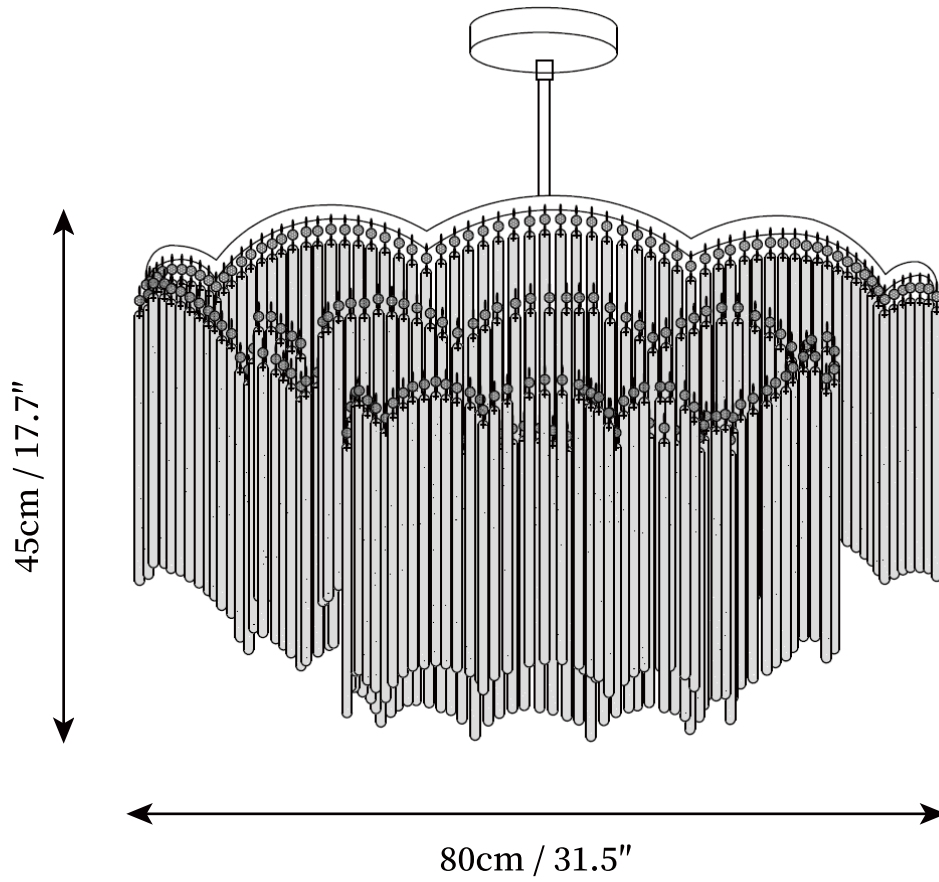

SPECIFICATION SHEET

SPECIFICATION DETAILS

*For custom options, consult factory for details

Fixture Dimensions	D 23.6" X H 15.7"
Light source	E14(bulb not included)
Wattage	MAX 15W incandescent bulb or LED equivalent.
Voltage	AC 110-240V
Mounting	Hardwired.
Dimming	Compatible with dimmable bulbs (bulb not included)
Control method	Compatible with common wall switches (not included)
Finishes	Gold
Shade Details	Gold
Material	Glass strips, Brass, Metal
Rod Length	Suspension rod is 19.7", Can be extended upon request.

SPECIFICATION SHEET

SPECIFICATION DETAILS

*For custom options, consult factory for details

Fixture Dimensions	D 31.5" X H 17.7"
Light source	E14(bulb not included)
Wattage	MAX 15W incandescent bulb or LED equivalent.
Voltage	AC 110-240V
Mounting	Hardwired.
Dimming	Compatible with dimmable bulbs (bulb not included)
Control method	Compatible with common wall switches(not included)
Finishes	Gold
Shade Details	Gold
Material	Glass strips, Brass, Metal
Rod Length	Suspension rod is 19.7", Can be extended upon request.

SPECIFICATION SHEET

SPECIFICATION DETAILS

*For custom options, consult factory for details

Fixture Dimensions	D 37.4" X H 13.8"
Light source	E14(bulb not included)
Wattage	MAX 15W incandescent bulb or LED equivalent.
Voltage	AC 110-240V
Mounting	Hardwired.
Dimming	Compatible with dimmable bulbs (bulb not included)
Control method	Compatible with common wall switches(not included)
Finishes	Gold
Shade Details	Gold
Material	Glass strips, Brass, Metal
Rod Length	Chain lengths range between 19.7", Can be extended upon request.