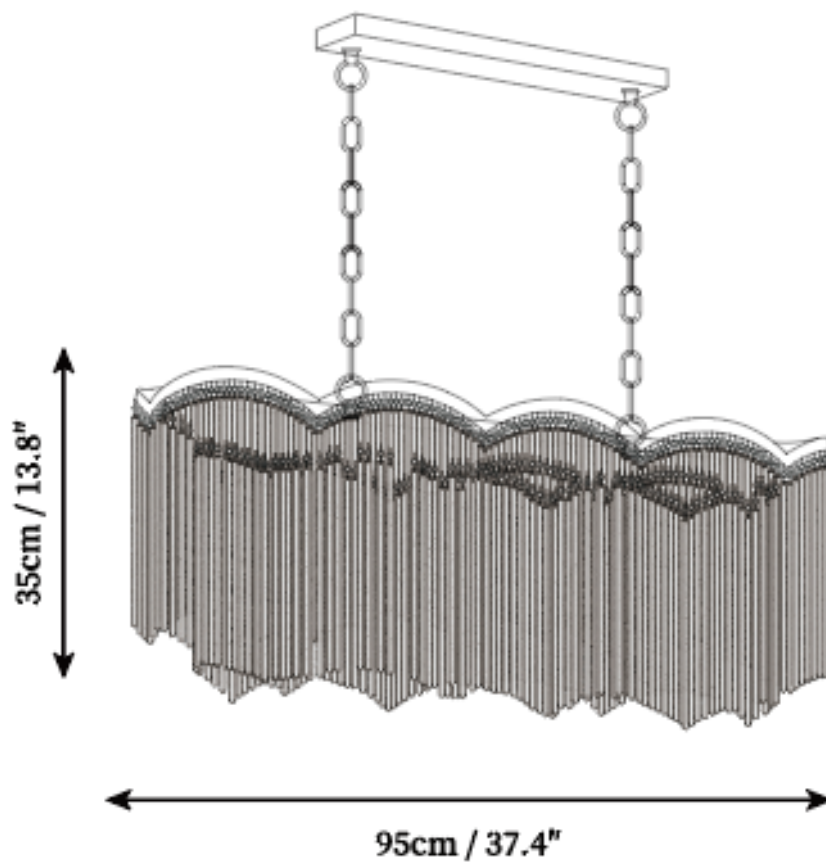

SPECIFICATION SHEET

SPECIFICATION DETAILS

*For custom options, consult factory for details

Fixture Dimensions	D 23.6" X H 15.7"
Light source	E14(bulb not included)
Wattage	MAX 15W incandescent bulb or LED equivalent.
Voltage	AC 110-240V
Mounting	Hardwired.
Dimming	Compatible with dimmable bulbs (bulb not included)
Control method	Compatible with common wall switches (not included)
Finishes	Gold
Shade Details	Gold
Material	Glass strips, Brass, Metal
Rod Length	Suspension rod is 19.7", Can be extended upon request.

SPECIFICATION SHEET

SPECIFICATION DETAILS

*For custom options, consult factory for details

Fixture Dimensions	D 31.5" X H 17.7"
Light source	E14(bulb not included)
Wattage	MAX 15W incandescent bulb or LED equivalent.
Voltage	AC 110-240V
Mounting	Hardwired.
Dimming	Compatible with dimmable bulbs (bulb not included)
Control method	Compatible with common wall switches(not included)
Finishes	Gold
Shade Details	Gold
Material	Glass strips, Brass, Metal
Rod Length	Suspension rod is 19.7", Can be extended upon request.

SPECIFICATION SHEET

SPECIFICATION DETAILS

*For custom options, consult factory for details

Fixture Dimensions	D 37.4" X H 13.8"
Light source	E14(bulb not included)
Wattage	MAX 15W incandescent bulb or LED equivalent.
Voltage	AC 110-240V
Mounting	Hardwired.
Dimming	Compatible with dimmable bulbs (bulb not included)
Control method	Compatible with common wall switches(not included)
Finishes	Gold
Shade Details	Gold
Material	Glass strips, Brass, Metal
Rod Length	Chain lengths range between 19.7", Can be extended upon request.