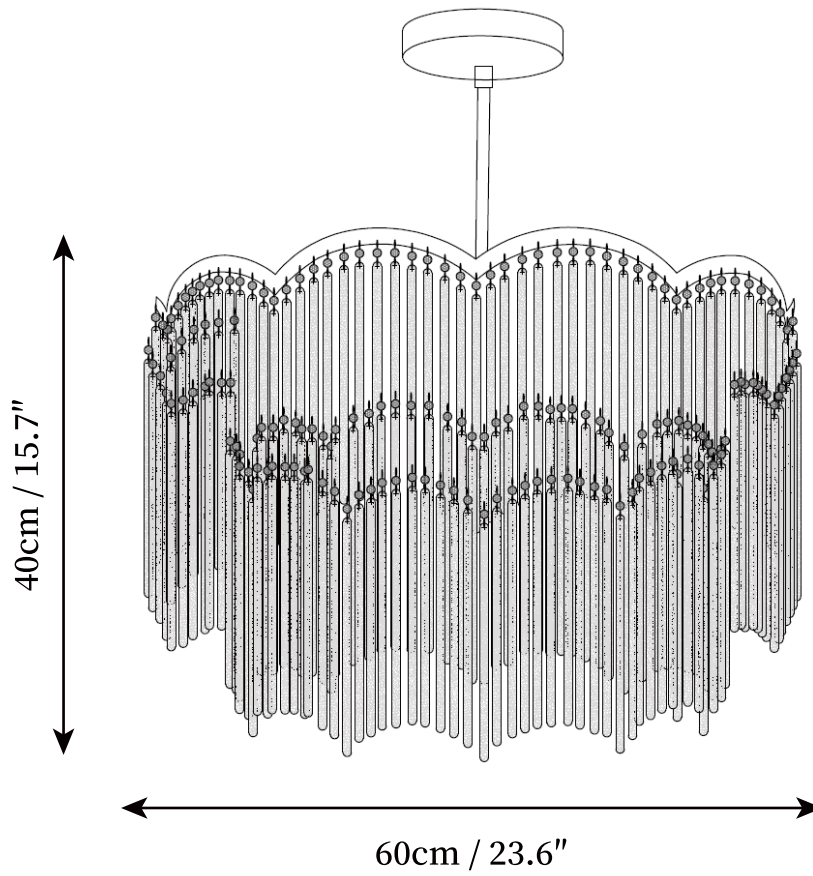

SPECIFICATION SHEET

SPECIFICATION DETAILS

*For custom options, consult factory for details

Fixture Dimensions	D 15.7" X H 13.7"
Light source	E14(bulb not included)
Wattage	MAX 15W incandescent bulb or LED equivalent.
Voltage	AC 110-240V
Mounting	Hardwired.
Dimming	Compatible with dimmable bulbs (bulb not included)
Control method	Compatible with common wall switches(not included)
Finishes	Gold
Shade Details	Gold
Material	Glass strips, Brass, Metal
Rod Length	Suspension rod is 19.7", Can be extended upon request.

SPECIFICATION SHEET

SPECIFICATION DETAILS

*For custom options, consult factory for details

Fixture Dimensions	D 23.6" X H 15.7"
Light source	E14(bulb not included)
Wattage	MAX 15W incandescent bulb or LED equivalent.
Voltage	AC 110-240V
Mounting	Hardwired.
Dimming	Compatible with dimmable bulbs (bulb not included)
Control method	Compatible with common wall switches (not included)
Finishes	Gold
Shade Details	Gold
Material	Glass strips, Brass, Metal
Rod Length	Suspension rod is 19.7", Can be extended upon request.

SPECIFICATION SHEET

SPECIFICATION DETAILS

*For custom options, consult factory for details

Fixture Dimensions	D 31.5" X H 17.7"
Light source	E14(bulb not included)
Wattage	MAX 15W incandescent bulb or LED equivalent.
Voltage	AC 110-240V
Mounting	Hardwired.
Dimming	Compatible with dimmable bulbs (bulb not included)
Control method	Compatible with common wall switches(not included)
Finishes	Gold
Shade Details	Gold
Material	Glass strips, Brass, Metal
Rod Length	Suspension rod is 19.7", Can be extended upon request.