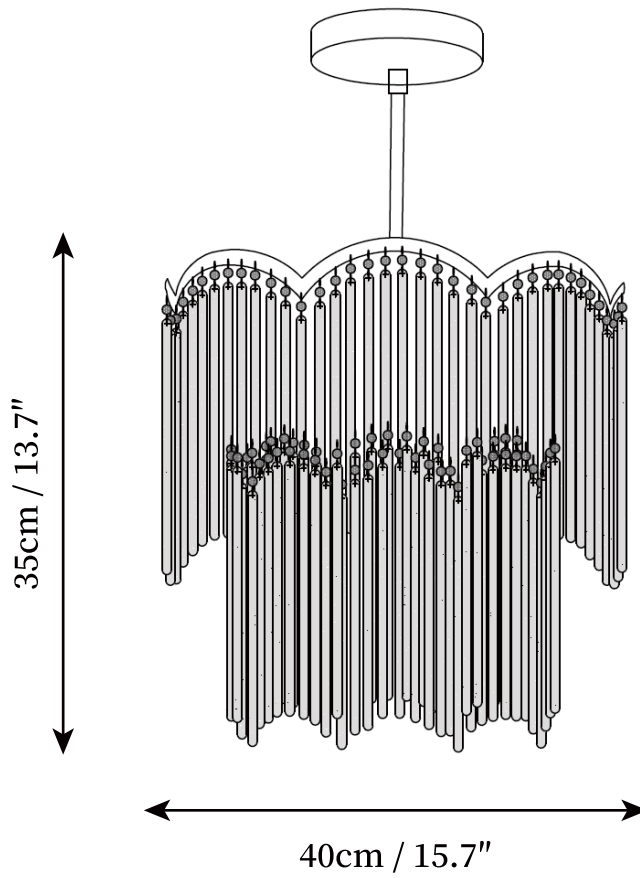

SPECIFICATION SHEET

SPECIFICATION DETAILS

*For custom options, consult factory for details

Fixture Dimensions	D 15.7" X H 13.7"
Light source	E14(bulb not included)
Wattage	MAX 15W incandescent bulb or LED equivalent.
Voltage	AC 110-240V
Mounting	Hardwired.
Dimming	Compatible with dimmable bulbs (bulb not included)
Control method	Compatible with common wall switches(not included)
Finishes	Gold
Shade Details	Gold
Material	Glass strips, Brass, Metal
Rod Length	Suspension rod is 19.7", Can be extended upon request.

SPECIFICATION SHEET

SPECIFICATION DETAILS

*For custom options, consult factory for details

Fixture Dimensions	D 23.6" X H 15.7"
Light source	E14(bulb not included)
Wattage	MAX 15W incandescent bulb or LED equivalent.
Voltage	AC 110-240V
Mounting	Hardwired.
Dimming	Compatible with dimmable bulbs (bulb not included)
Control method	Compatible with common wall switches (not included)
Finishes	Gold
Shade Details	Gold
Material	Glass strips, Brass, Metal
Rod Length	Suspension rod is 19.7", Can be extended upon request.

SPECIFICATION SHEET

SPECIFICATION DETAILS

*For custom options, consult factory for details

Fixture Dimensions	D 31.5" X H 17.7"
Light source	E14(bulb not included)
Wattage	MAX 15W incandescent bulb or LED equivalent.
Voltage	AC 110-240V
Mounting	Hardwired.
Dimming	Compatible with dimmable bulbs (bulb not included)
Control method	Compatible with common wall switches(not included)
Finishes	Gold
Shade Details	Gold
Material	Glass strips, Brass, Metal
Rod Length	Suspension rod is 19.7", Can be extended upon request.