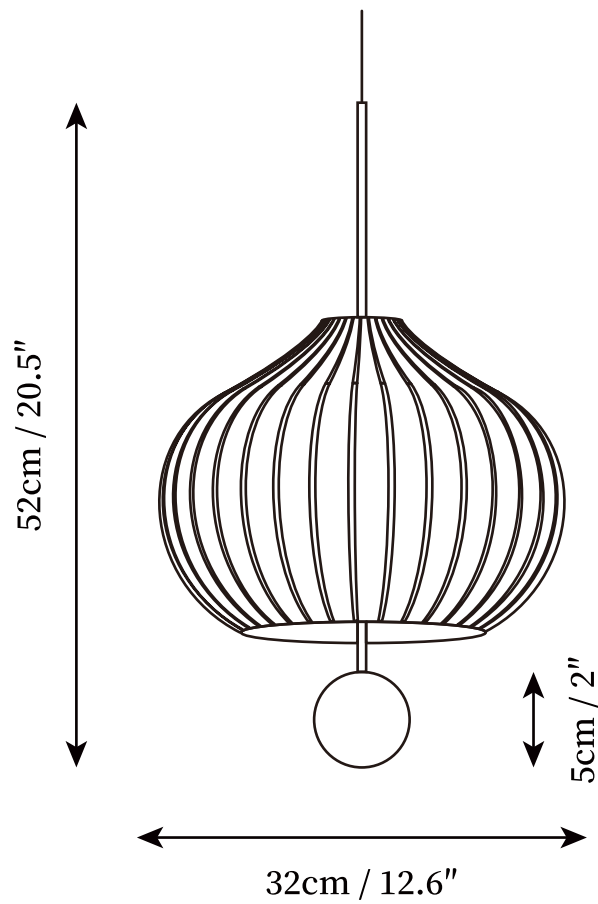

SPECIFICATION SHEET

SPECIFICATION DETAILS

*For custom options, consult factory for details

Fixture Dimensions	D 12.6" x H 20.5"
Light source	E26 or E27 (bulb not included)
Wattage	MAX 40W incandescent bulb or LED equivalent.
Voltage	AC 110-240V
Mounting	Hardwired.
Dimming	Compatible with dimmable bulbs (bulb not included)
Control method	Compatible with common wall switches (not included)
Finishes	White
Shade Details	White
Material	Brass, Glass
Wire Length	The standard length of the suspended wire is 59" (150 cm) and the length is adjustable.
