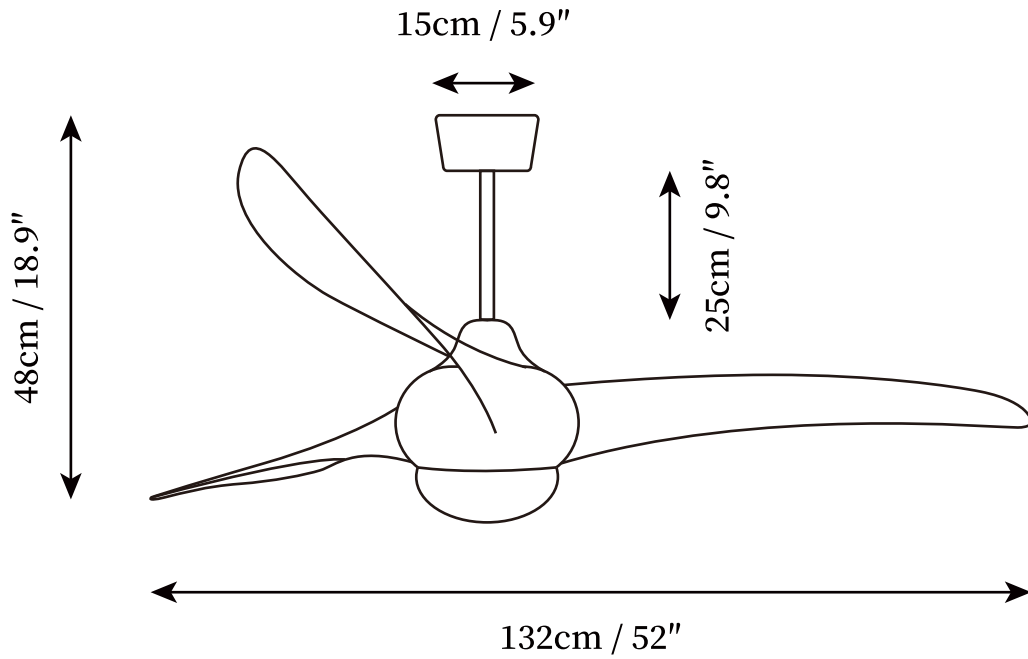

## SPECIFICATION DETAILS

\*For custom options, consult factory for details

<b>Fixture Dimensions</b>	D 52" x H 18.9"
<b>Light source</b>	Integrated LED
<b>Wattage</b>	~ 10W
<b>Voltage</b>	AC 110-240V
<b>Mounting</b>	Hardwired
<b>Control method</b>	Remote control.
<b>Dimming</b>	Three-color dimming.
<b>Finishes</b>	Brown.
<b>Shade Details</b>	White.
<b>Material</b>	Metal, ABS, Glass.
<b>Rod Length</b>	Suspension rod is 25cm/9.8", and can be spliced as needed.