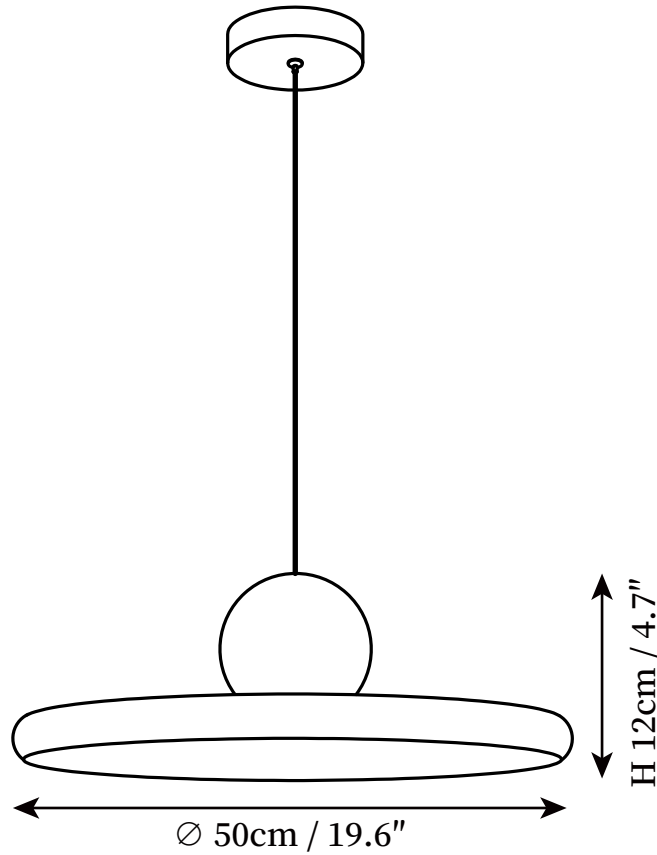

# SPECIFICATION SHEET

---

## SPECIFICATION DETAILS

\*For custom options, consult factory for details

<b>Fixture Dimensions</b>	D 11.8" x H 4.7", D 15.7" x H 4.7", D 19.6" x H 4.7"
<b>Light source</b>	Integrated LED
<b>Wattage</b>	~ 5W
<b>Voltage</b>	AC 110-240V
<b>Dimming</b>	Not supported
<b>CRI(Ra)</b>	90+ CRI
<b>Mounting</b>	Hardwired.
<b>LED Rated Life</b>	30000 hours
<b>Color Temperature</b>	Warm Light (3000K), Neutral Light (4000K), Cool Light (6000K)
<b>Control method</b>	Compatible with common wall switches (not included).
<b>Finishes</b>	Red & Green, Red & Red, Red & Beige.
<b>Shadow Details</b>	White.
<b>Material</b>	Metal, Acrylic.
<b>Wire Length</b>	The standard length of the cord is 59" (150 cm), the length is adjustable.