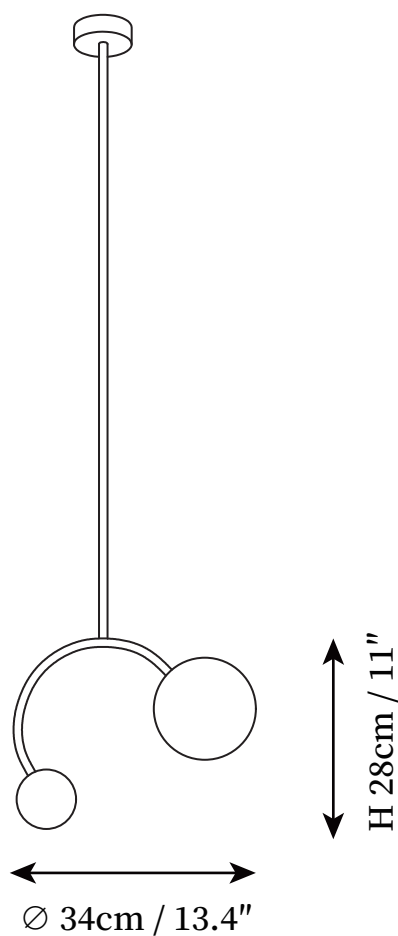

# SPECIFICATION SHEET

---

## SPECIFICATION DETAILS

\*For custom options, consult factory for details

<b>Fixture Dimensions</b>	D 13.4" x H 11"
<b>Light source</b>	G9
<b>Wattage</b>	~ 5W
<b>Voltage</b>	AC 110-240V
<b>Color Temperature</b>	Based on the purchase of light bulbs
<b>CRI(Ra)</b>	80CRI
<b>Mounting</b>	Ceiling
<b>Driver Required</b>	No
<b>Optional Color Temps</b>	Buy bulbs as needed
<b>LED Rated Life</b>	Based on bulb life (we do not supply bulbs)
<b>Dimming</b>	Dimming is not supported
<b>Finishes</b>	Brass, Black
<b>Shade Details</b>	White Glass
<b>Material</b>	Brass, Glass
<b>Rod Length</b>	19.7"
<b>Wire Type</b>	No