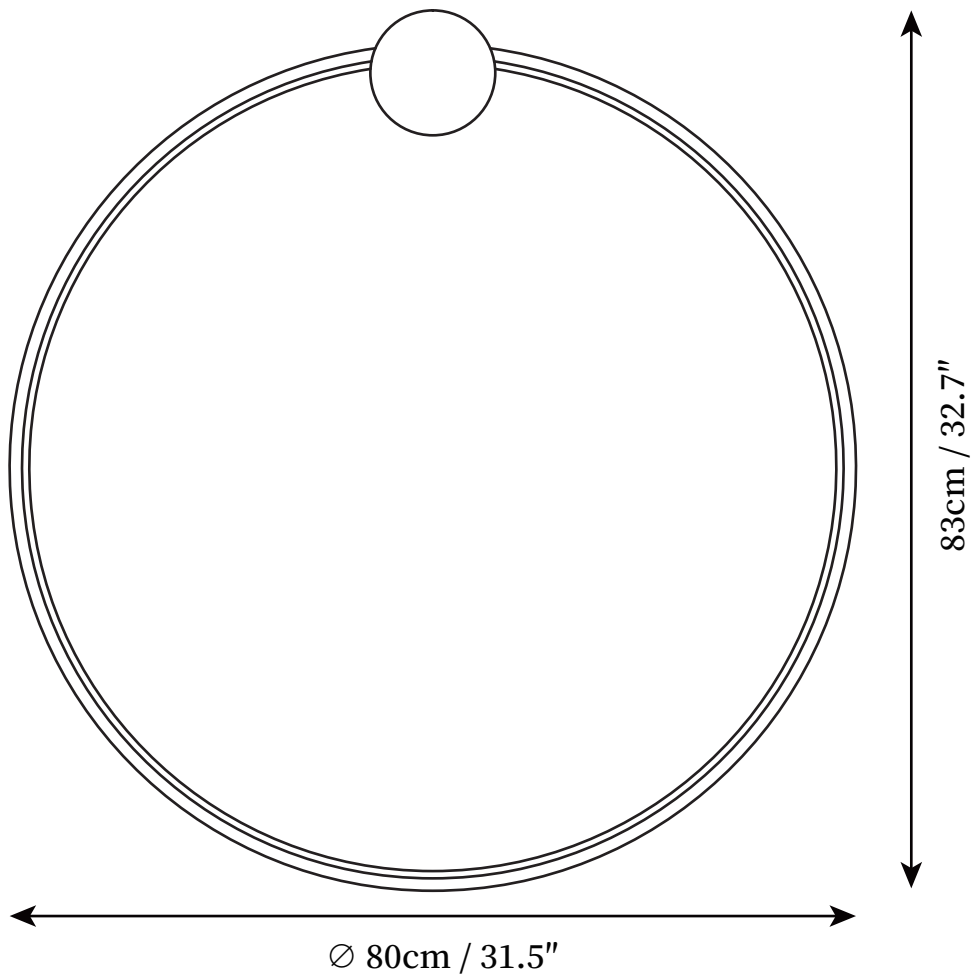

SPECIFICATION SHEET

SPECIFICATION DETAILS

*For custom options, consult factory for details

Fixture Dimensions	D 31.5" x H 32.7"
Light source	Integrated LED
Wattage	~40W
Voltage	AC 110-240V
Color Temperature	3000K
CRI(Ra)	80CRI
Mounting	Wall
Driver Required	Yes
Optional Color Temps	Warm Light (3000K), Neutral Light (4500K), Cool Light (6000K)
LED Rated Life	30000 hours
Dimming	Dimming is not supported
Finishes	Brass, Black
Shade Details	White Silicone
Material	Brass, Silicone