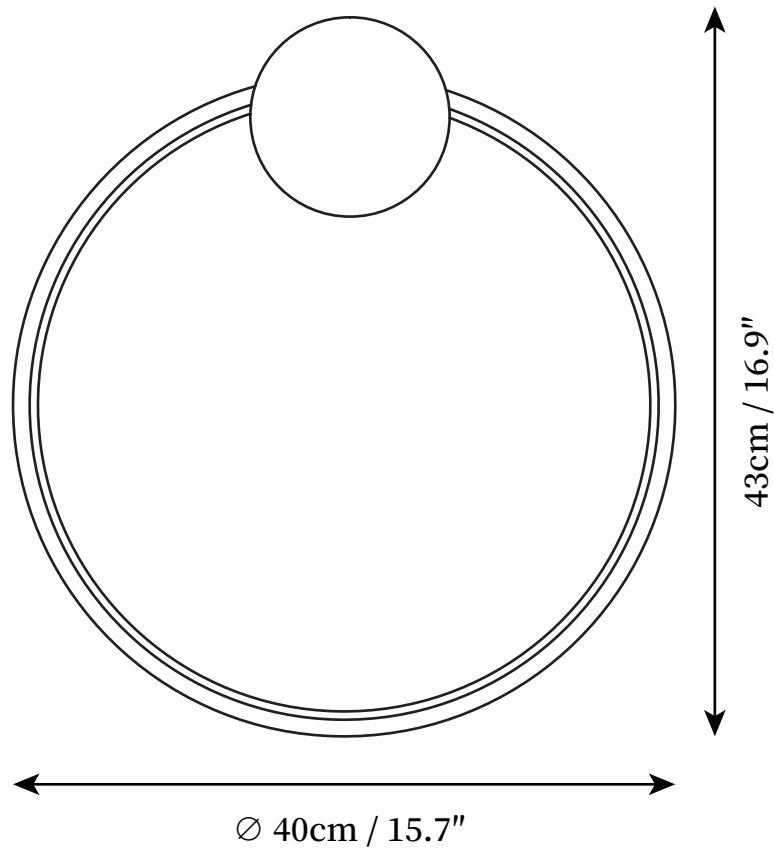

SPECIFICATION SHEET

SPECIFICATION DETAILS

*For custom options, consult factory for details

Fixture Dimensions	D 15.7" x H 16.9"
Light source	Integrated LED
Wattage	~20 W
Voltage	AC 110-240V
Color Temperature	3000K
CRI(Ra)	80CRI
Mounting	Wall
Driver Required	Yes
Optional Color Temps	Warm Light (3000K), Neutral Light (4500K), Cool Light (6000K)
LED Rated Life	30000 hours
Dimming	Dimming is not supported
Finishes	Brass, Black
Shade Details	White Silicone
Material	Brass, Silicone