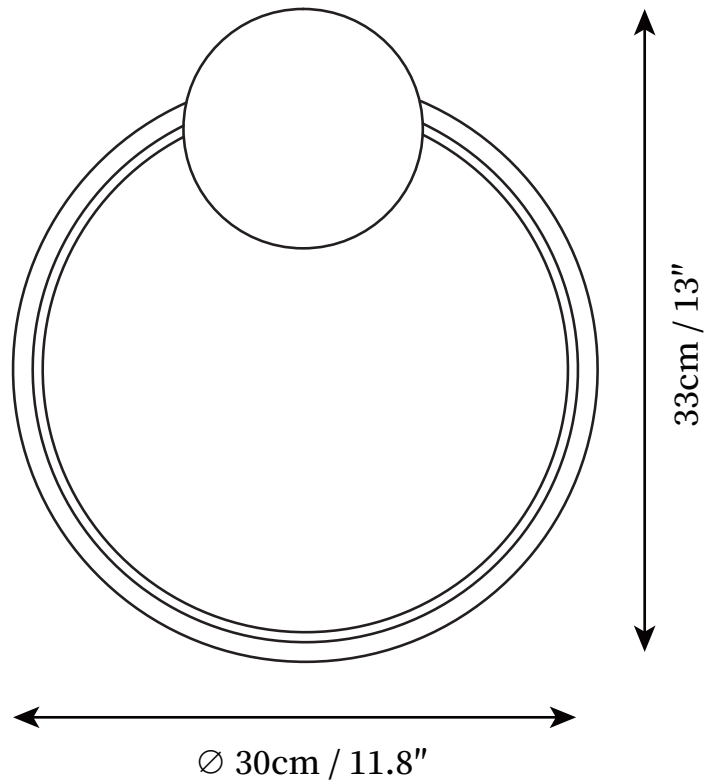

## SPECIFICATION DETAILS

\*For custom options, consult factory for details

<b>Fixture Dimensions</b>	D 5.9" x H 6.3"
<b>Light source</b>	Integrated LED
<b>Wattage</b>	~5 W
<b>Voltage</b>	AC 110-240V
<b>Color Temperature</b>	3000K
<b>CRI(Ra)</b>	80CRI
<b>Mounting</b>	Wall
<b>Driver Required</b>	Yes
<b>Optional Color Temps</b>	Warm Light (3000K), Neutral Light (4500K), Cool Light (6000K)
<b>LED Rated Life</b>	30000 hours
<b>Dimming</b>	Dimming is not supported
<b>Finishes</b>	Brass, Black
<b>Shade Details</b>	White Silicone
<b>Material</b>	Brass, Silicone

## SPECIFICATION DETAILS

\*For custom options, consult factory for details

<b>Fixture Dimensions</b>	D 7.9" x H 9.1"
<b>Light source</b>	Integrated LED
<b>Wattage</b>	~10 W
<b>Voltage</b>	AC 110-240V
<b>Color Temperature</b>	3000K
<b>CRI(Ra)</b>	80CRI
<b>Mounting</b>	Wall
<b>Driver Required</b>	Yes
<b>Optional Color Temps</b>	Warm Light (3000K), Neutral Light (4500K), Cool Light (6000K)
<b>LED Rated Life</b>	30000 hours
<b>Dimming</b>	Dimming is not supported
<b>Finishes</b>	Brass, Black
<b>Shade Details</b>	White Silicone
<b>Material</b>	Brass, Silicone

## SPECIFICATION DETAILS

\*For custom options, consult factory for details

<b>Fixture Dimensions</b>	D 11.8" x H 13"
<b>Light source</b>	Integrated LED
<b>Wattage</b>	~15 W
<b>Voltage</b>	AC 110-240V
<b>Color Temperature</b>	3000K
<b>CRI(Ra)</b>	80CRI
<b>Mounting</b>	Wall
<b>Driver Required</b>	Yes
<b>Optional Color Temps</b>	Warm Light (3000K), Neutral Light (4500K), Cool Light (6000K)
<b>LED Rated Life</b>	30000 hours
<b>Dimming</b>	Dimming is not supported
<b>Finishes</b>	Brass, Black
<b>Shade Details</b>	White Silicone
<b>Material</b>	Brass, Silicone