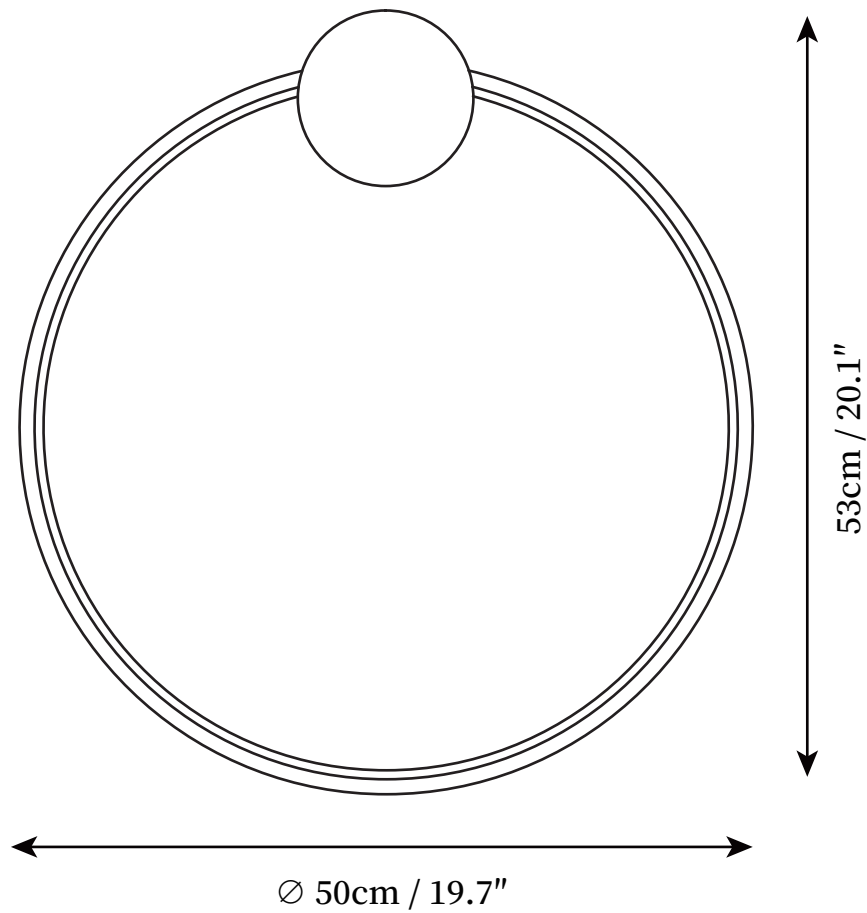

SPECIFICATION SHEET

SPECIFICATION DETAILS

*For custom options, consult factory for details

Fixture Dimensions	D 19.7" x H 20.1"
Light source	Integrated LED
Wattage	~25 W
Voltage	AC 110-240V
Color Temperature	3000K
CRI(Ra)	80CRI
Mounting	Wall
Driver Required	Yes
Optional Color Temps	Warm Light (3000K), Neutral Light (4500K), Cool Light (6000K)
LED Rated Life	30000 hours
Dimming	Dimming is not supported
Finishes	Brass, Black
Shade Details	White Silicone
Material	Brass, Silicone