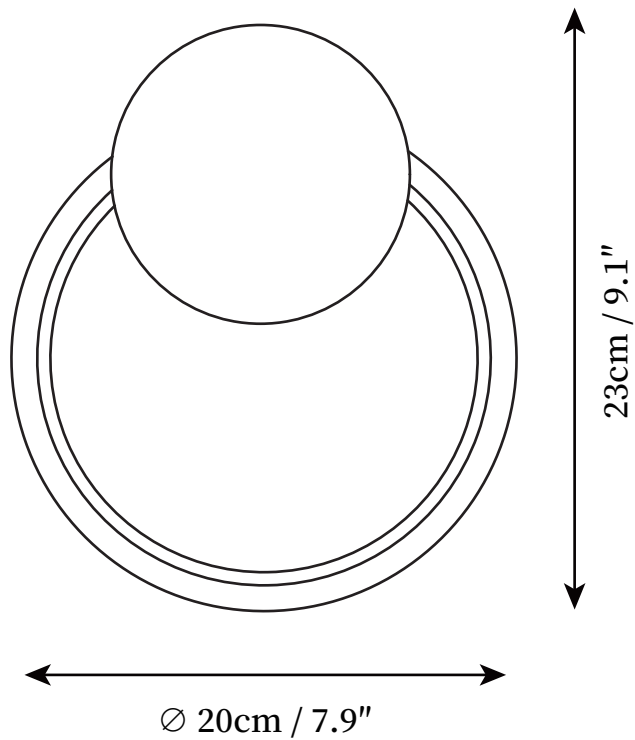

## SPECIFICATION DETAILS

\*For custom options, consult factory for details

<b>Fixture Dimensions</b>	D 5.9" x H 6.3"
<b>Light source</b>	Integrated LED
<b>Wattage</b>	~5 W
<b>Voltage</b>	AC 110-240V
<b>Color Temperature</b>	3000K
<b>CRI(Ra)</b>	80CRI
<b>Mounting</b>	Wall
<b>Driver Required</b>	Yes
<b>Optional Color Temps</b>	Warm Light (3000K), Neutral Light (4500K), Cool Light (6000K)
<b>LED Rated Life</b>	30000 hours
<b>Dimming</b>	Dimming is not supported
<b>Finishes</b>	Brass, Black
<b>Shade Details</b>	White Silicone
<b>Material</b>	Brass, Silicone

## SPECIFICATION DETAILS

\*For custom options, consult factory for details

<b>Fixture Dimensions</b>	D 7.9" x H 9.1"
<b>Light source</b>	Integrated LED
<b>Wattage</b>	~10 W
<b>Voltage</b>	AC 110-240V
<b>Color Temperature</b>	3000K
<b>CRI(Ra)</b>	80CRI
<b>Mounting</b>	Wall
<b>Driver Required</b>	Yes
<b>Optional Color Temps</b>	Warm Light (3000K), Neutral Light (4500K), Cool Light (6000K)
<b>LED Rated Life</b>	30000 hours
<b>Dimming</b>	Dimming is not supported
<b>Finishes</b>	Brass, Black
<b>Shade Details</b>	White Silicone
<b>Material</b>	Brass, Silicone

## SPECIFICATION DETAILS

\*For custom options, consult factory for details

<b>Fixture Dimensions</b>	D 15.7" x H 16.9"
<b>Light source</b>	Integrated LED
<b>Wattage</b>	~20 W
<b>Voltage</b>	AC 110-240V
<b>Color Temperature</b>	3000K
<b>CRI(Ra)</b>	80CRI
<b>Mounting</b>	Wall
<b>Driver Required</b>	Yes
<b>Optional Color Temps</b>	Warm Light (3000K), Neutral Light (4500K), Cool Light (6000K)
<b>LED Rated Life</b>	30000 hours
<b>Dimming</b>	Dimming is not supported
<b>Finishes</b>	Brass, Black
<b>Shade Details</b>	White Silicone
<b>Material</b>	Brass, Silicone