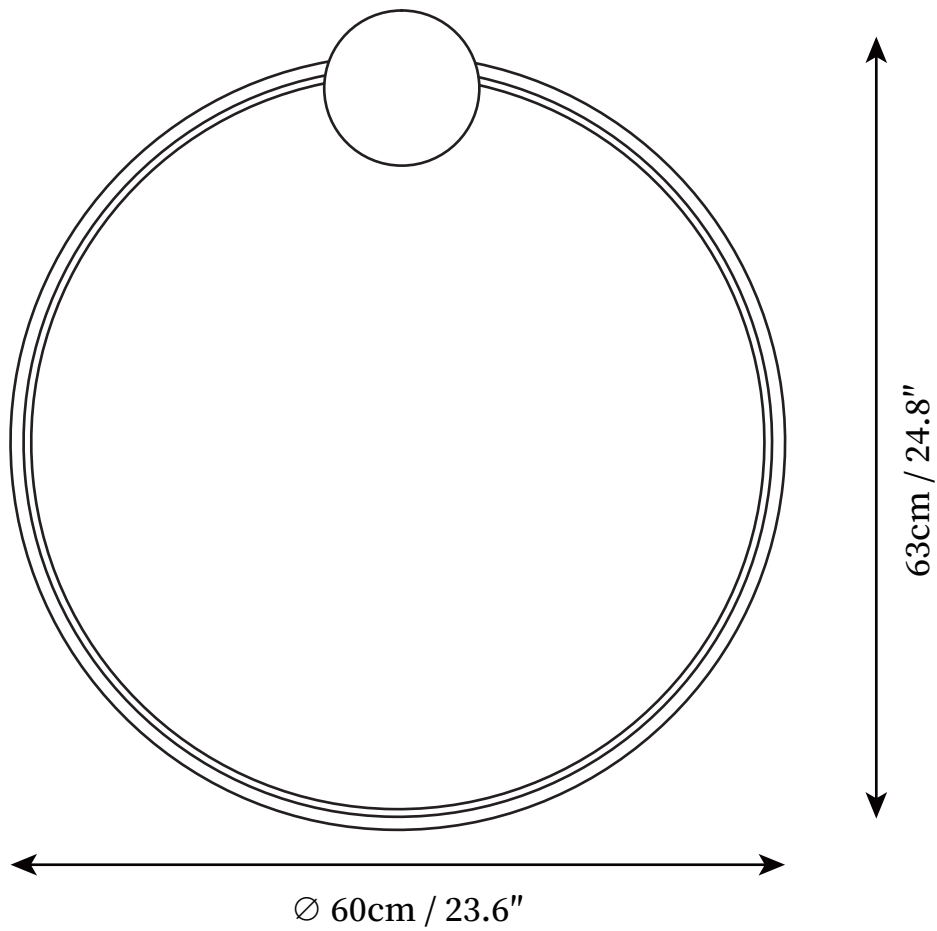

SPECIFICATION SHEET

SPECIFICATION DETAILS

*For custom options, consult factory for details

Fixture Dimensions	D 23.6" x H 24.8"
Light source	Integrated LED
Wattage	~30W
Voltage	AC 110-240V
Color Temperature	3000K
CRI(Ra)	80CRI
Mounting	Wall
Driver Required	Yes
Optional Color Temps	Warm Light (3000K), Neutral Light (4500K), Cool Light (6000K)
LED Rated Life	30000 hours
Dimming	Dimming is not supported
Finishes	Brass, Black
Shade Details	White Silicone
Material	Brass, Silicone