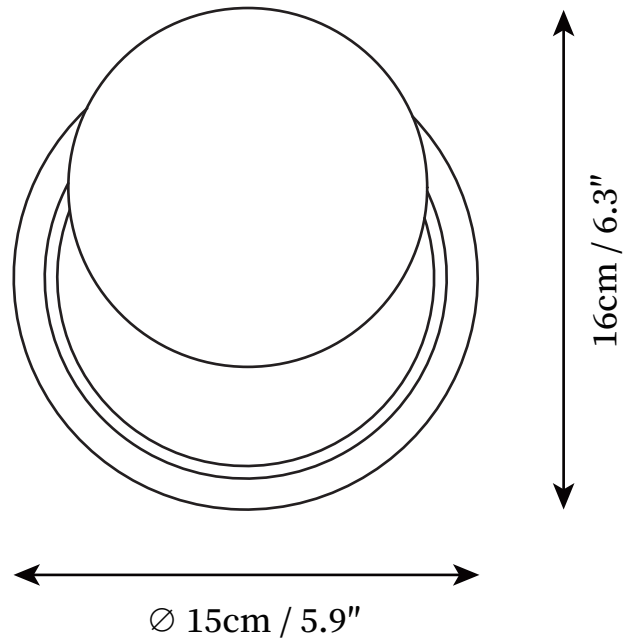

## SPECIFICATION DETAILS

\*For custom options, consult factory for details

<b>Fixture Dimensions</b>	D 5.9" x H 6.3"
<b>Light source</b>	Integrated LED
<b>Wattage</b>	~5 W
<b>Voltage</b>	AC 110-240V
<b>Color Temperature</b>	3000K
<b>CRI(Ra)</b>	80CRI
<b>Mounting</b>	Wall
<b>Driver Required</b>	Yes
<b>Optional Color Temps</b>	Warm Light (3000K), Neutral Light (4500K), Cool Light (6000K)
<b>LED Rated Life</b>	30000 hours
<b>Dimming</b>	Dimming is not supported
<b>Finishes</b>	Brass, Black
<b>Shade Details</b>	White Silicone
<b>Material</b>	Brass, Silicone

## SPECIFICATION DETAILS

\*For custom options, consult factory for details

<b>Fixture Dimensions</b>	D 7.9" x H 9.1"
<b>Light source</b>	Integrated LED
<b>Wattage</b>	~10 W
<b>Voltage</b>	AC 110-240V
<b>Color Temperature</b>	3000K
<b>CRI(Ra)</b>	80CRI
<b>Mounting</b>	Wall
<b>Driver Required</b>	Yes
<b>Optional Color Temps</b>	Warm Light (3000K), Neutral Light (4500K), Cool Light (6000K)
<b>LED Rated Life</b>	30000 hours
<b>Dimming</b>	Dimming is not supported
<b>Finishes</b>	Brass, Black
<b>Shade Details</b>	White Silicone
<b>Material</b>	Brass, Silicone

## SPECIFICATION DETAILS

\*For custom options, consult factory for details

<b>Fixture Dimensions</b>	D 11.8" x H 13"
<b>Light source</b>	Integrated LED
<b>Wattage</b>	~15 W
<b>Voltage</b>	AC 110-240V
<b>Color Temperature</b>	3000K
<b>CRI(Ra)</b>	80CRI
<b>Mounting</b>	Wall
<b>Driver Required</b>	Yes
<b>Optional Color Temps</b>	Warm Light (3000K), Neutral Light (4500K), Cool Light (6000K)
<b>LED Rated Life</b>	30000 hours
<b>Dimming</b>	Dimming is not supported
<b>Finishes</b>	Brass, Black
<b>Shade Details</b>	White Silicone
<b>Material</b>	Brass, Silicone