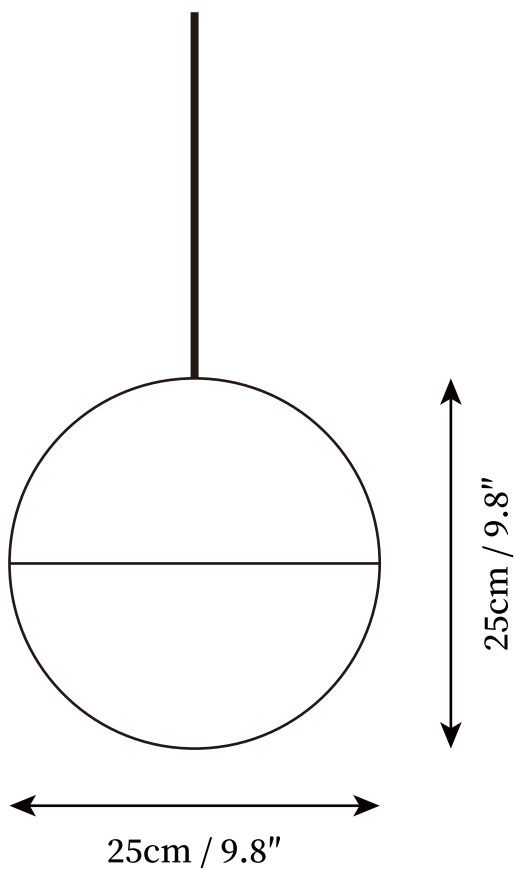

## SPECIFICATION DETAILS

\*For custom options, consult factory for details

|                           |  |
|---------------------------|--|
| <b>Fixture Dimensions</b> | D 9.8" x H 9.8"  |
| <b>Light source</b>       | E26 or E27. (bulb not included)  |
| <b>Wattage</b>            | MAX 40W incandescent bulb or LED equivalent.                               |
| <b>Voltage</b>            | AC 110-240V  |
| <b>Mounting</b>           | Hardwired.   |
| <b>Dimming</b>            | Compatible with dimmable bulbs (bulb not included)                         |
| <b>Control method</b>     | Compatible with common wall switches (not included)                        |
| <b>Finishes</b>           | Black.   |
| <b>Shade Details</b>      | White.   |
| <b>Material</b>           | Metal, Plastic.  |
| <b>Wire Length</b>        | The standard length of the cord is 59" (150 cm), the length is adjustable. |

## SPECIFICATION DETAILS

\*For custom options, consult factory for details

---

|                           |  |
|---------------------------|--|
| <b>Fixture Dimensions</b> | D 8.3" x H 6.3"  |
| <b>Light source</b>       | E26 or E27. (bulb not included)  |
| <b>Wattage</b>            | MAX 40W incandescent bulb or LED equivalent.                               |
| <b>Voltage</b>            | AC 110-240V  |
| <b>Mounting</b>           | Hardwired.   |
| <b>Dimming</b>            | Compatible with dimmable bulbs (bulb not included)                         |
| <b>Control method</b>     | Compatible with common wall switches (not included)                        |
| <b>Finishes</b>           | Black.   |
| <b>Shade Details</b>      | White.   |
| <b>Material</b>           | Metal, Plastic.  |
| <b>Wire Length</b>        | The standard length of the cord is 59" (150 cm), the length is adjustable. |