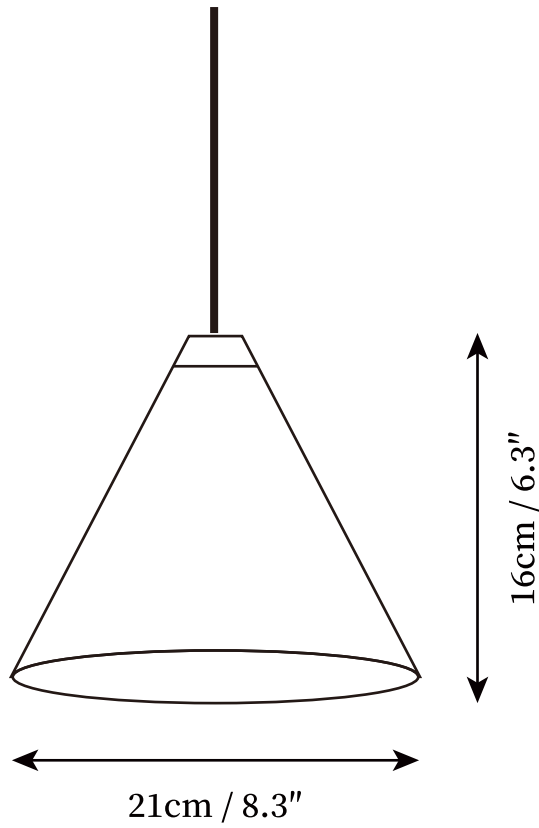

## SPECIFICATION DETAILS

\*For custom options, consult factory for details

|                           |  |
|---------------------------|--|
| <b>Fixture Dimensions</b> | D 9.8" x H 9.8"  |
| <b>Light source</b>       | E26 or E27. (bulb not included)  |
| <b>Wattage</b>            | MAX 40W incandescent bulb or LED equivalent.                               |
| <b>Voltage</b>            | AC 110-240V  |
| <b>Mounting</b>           | Hardwired.   |
| <b>Dimming</b>            | Compatible with dimmable bulbs (bulb not included)                         |
| <b>Control method</b>     | Compatible with common wall switches (not included)                        |
| <b>Finishes</b>           | Black.   |
| <b>Shade Details</b>      | White.   |
| <b>Material</b>           | Metal, Plastic.  |
| <b>Wire Length</b>        | The standard length of the cord is 59" (150 cm), the length is adjustable. |

## SPECIFICATION DETAILS

\*For custom options, consult factory for details

---

|                           |  |
|---------------------------|--|
| <b>Fixture Dimensions</b> | D 8.3" x H 6.3"  |
| <b>Light source</b>       | E26 or E27. (bulb not included)  |
| <b>Wattage</b>            | MAX 40W incandescent bulb or LED equivalent.                               |
| <b>Voltage</b>            | AC 110-240V  |
| <b>Mounting</b>           | Hardwired.   |
| <b>Dimming</b>            | Compatible with dimmable bulbs (bulb not included)                         |
| <b>Control method</b>     | Compatible with common wall switches (not included)                        |
| <b>Finishes</b>           | Black.   |
| <b>Shade Details</b>      | White.   |
| <b>Material</b>           | Metal, Plastic.  |
| <b>Wire Length</b>        | The standard length of the cord is 59" (150 cm), the length is adjustable. |