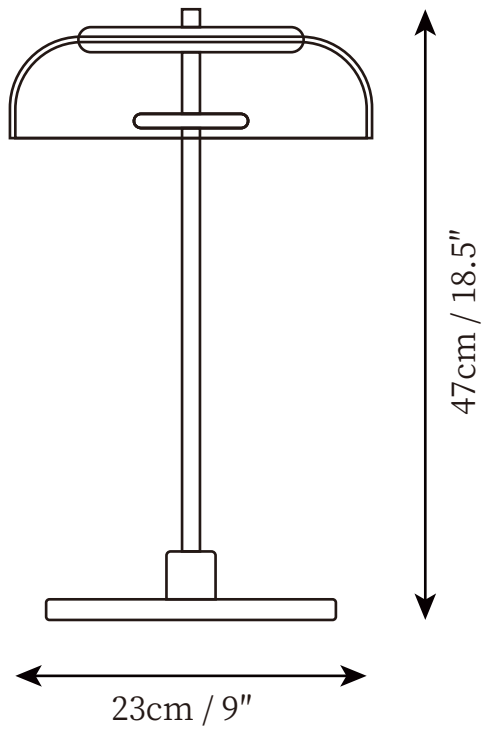

SPECIFICATION SHEET

SPECIFICATION DETAILS

*For custom options, consult factory for details

Fixture Dimensions	D 9" x H 18.5"
Light source	Integrated LED
Wattage	~ 5W
Voltage	AC 110-240V
Dimming	Not supported
Control method	In line ON / OFF switch.
CRI(Ra)	90+CRI
LED Rated Life	30000 hours
Color Temperature	Warm Light (3000K), Neutral Light (4000K), Cool Light (6000K)
Finishes	Brass, Black.
Shade Details	Clear.
Material	Brass, Glass
Cord Length	Supplied with switched plug cord, length ~59" (150cm).