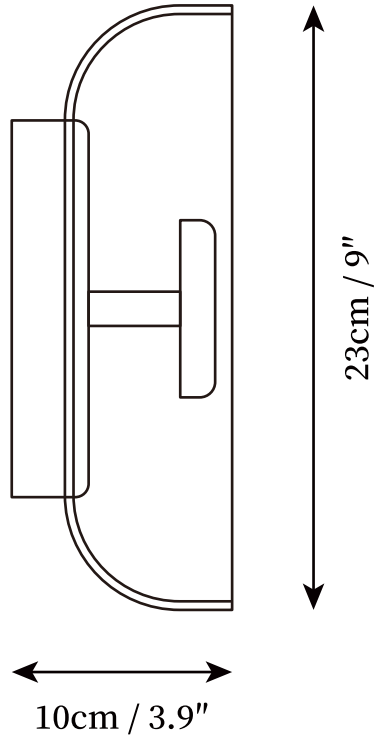

SPECIFICATION SHEET

SPECIFICATION DETAILS

*For custom options, consult factory for details

Fixture Dimensions	L 3.9" x H 9"
Light source	Integrated LED
Wattage	~5W
Voltage	AC 110-240V
Dimming	Not supported
CRI(Ra)	90+CRI
Mounting	Hardwired.
LED Rated Life	30000 hours
Color Temperature	Warm Light (3000K), Neutral Light (4000K), Cool Light (6000K)
Control method	Compatible with common wall switches(not included)
Finishes	Brass.
Shade Details	Clear, Amber, Smoke grey.
Material	Glass, Brass.
