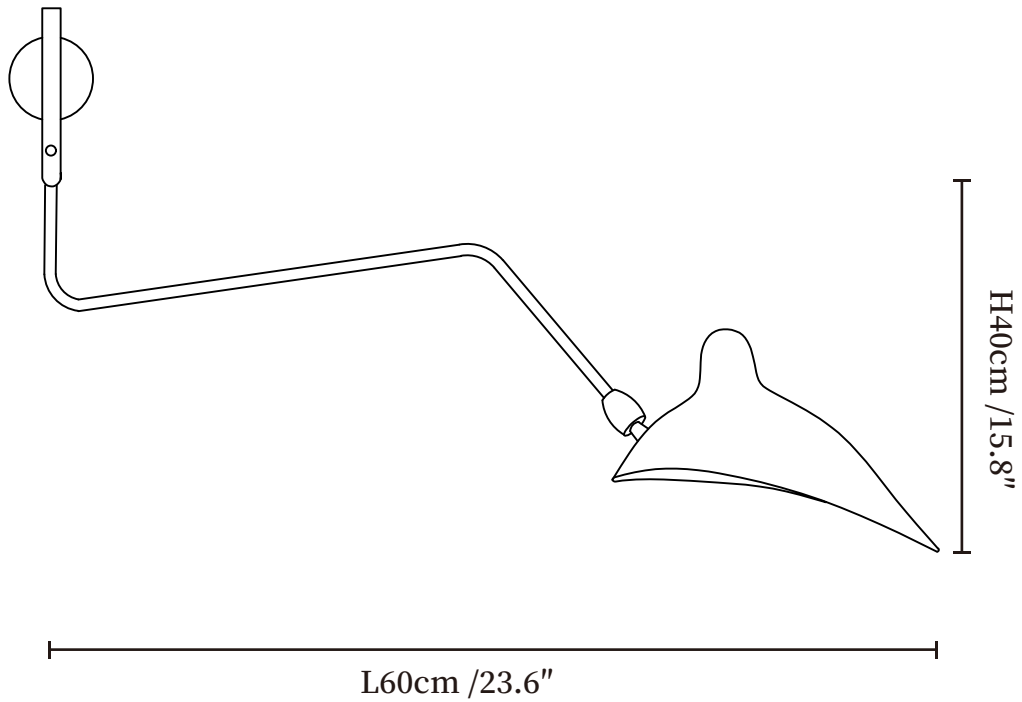

SPECIFICATION SHEET

SPECIFICATION DETAILS

*For custom options, consult factory for details

Fixture Dimensions	L 23.6" x H 15.8" L 31.5" x H 15.8" L 47.2" x H 15.8"
Light source	E26 or E27 (bulb not included)
Wattage	MAX 40W incandescent bulb or LED equivalent.
Voltage	AC 110-240V
Mounting	Hardwired.
Dimming	Compatible with dimmable bulbs (bulb not included)
Control method	Compatible with common wall switches(not included)
Finishes	White, Black.
Shade Details	White, Black.
Material	Metal, Aluminum, Brass.

SPECIFICATION SHEET

SPECIFICATION DETAILS

*For custom options, consult factory for details

Fixture Dimensions	L 47.2" x H 30.3" L 55" x H 30.3"
Light source	E26 or E27 (bulb not included)
Wattage	MAX 40W incandescent bulb or LED equivalent.
Voltage	AC 110-240V
Mounting	Hardwired.
Dimming	Compatible with dimmable bulbs (bulb not included)
Control method	Compatible with common wall switches (not included)
Finishes	White, Black.
Shade Details	White, Black.
Material	Metal, Aluminum, Brass.