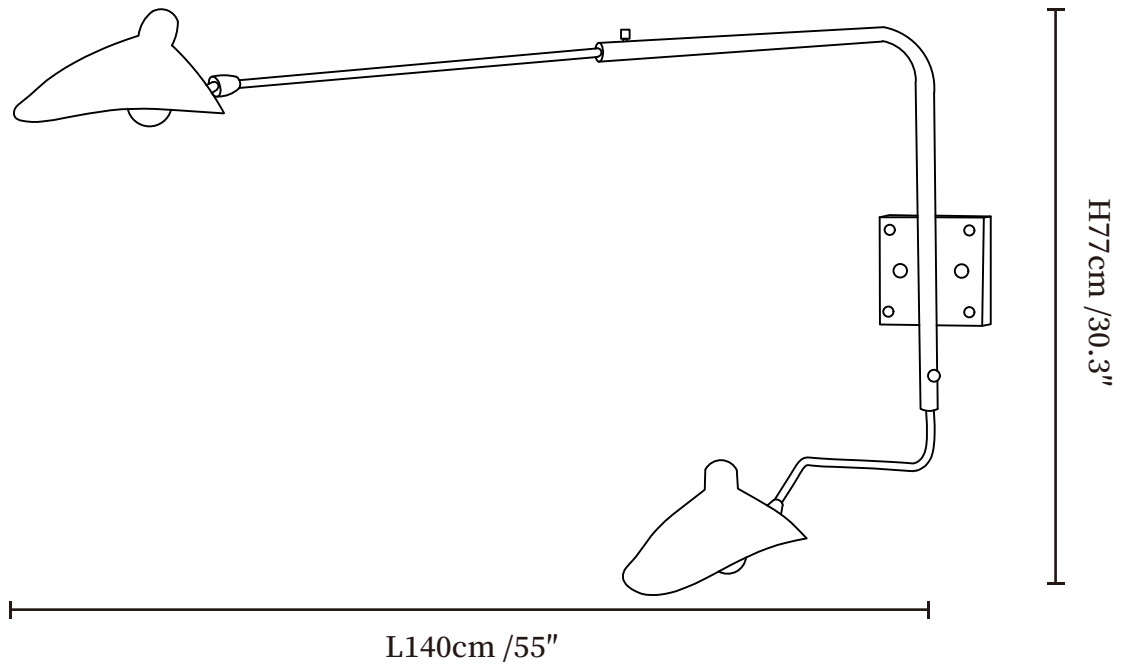

SPECIFICATION SHEET

SPECIFICATION DETAILS

*For custom options, consult factory for details

Fixture Dimensions	L 23.6" x H 15.8" L 31.5" x H 15.8" L 47.2" x H 15.8"
Light source	E26 or E27 (bulb not included)
Wattage	MAX 40W incandescent bulb or LED equivalent.
Voltage	AC 110-240V
Mounting	Hardwired.
Dimming	Compatible with dimmable bulbs (bulb not included)
Control method	Compatible with common wall switches(not included)
Finishes	White, Black.
Shade Details	White, Black.
Material	Metal, Aluminum, Brass.

SPECIFICATION SHEET

SPECIFICATION DETAILS

*For custom options, consult factory for details

Fixture Dimensions	L 47.2" x H 30.3" L 55" x H 30.3"
Light source	E26 or E27 (bulb not included)
Wattage	MAX 40W incandescent bulb or LED equivalent.
Voltage	AC 110-240V
Mounting	Hardwired.
Dimming	Compatible with dimmable bulbs (bulb not included)
Control method	Compatible with common wall switches (not included)
Finishes	White, Black.
Shade Details	White, Black.
Material	Metal, Aluminum, Brass.