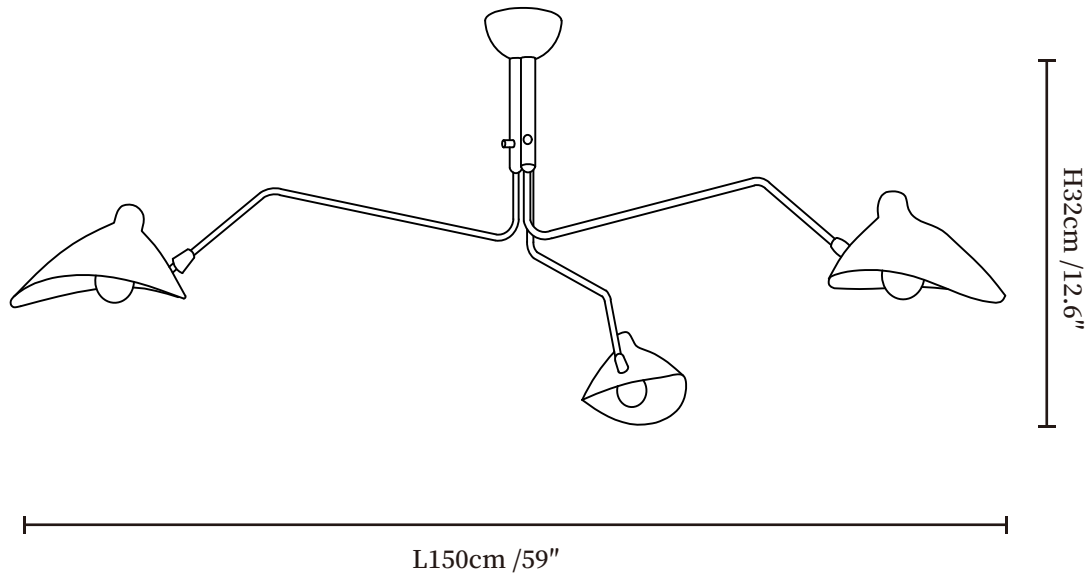

SPECIFICATION SHEET

SPECIFICATION DETAILS

*For custom options, consult factory for details

Fixture Dimensions	L 59" x H 12.6"
Light source	E26 or E27(bulb not included)
Wattage	MAX 40W incandescent bulb or LED equivalent.
Voltage	AC 110-240V
Mounting	Hardwired.
Dimming	Please purchase dimmable light bulbs separately.
Control method	Compatible with common wall switches(not included)
Finishes	White, Black.
Shade Details	White, Black.
Material	Metal, Aluminum, Brass.

SPECIFICATION SHEET

SPECIFICATION DETAILS

*For custom options, consult factory for details

Fixture Dimensions	L 86.6" x H 12.6"
Light source	E26 or E27(bulb not included)
Wattage	MAX 40W incandescent bulb or LED equivalent.
Voltage	AC 110-240V
Mounting	Hardwired.
Dimming	Please purchase dimmable light bulbs separately.
Control method	Compatible with common wall switches(not included)
Finishes	White, Black.
Shade Details	White, Black.
Material	Metal, Aluminum, Brass.