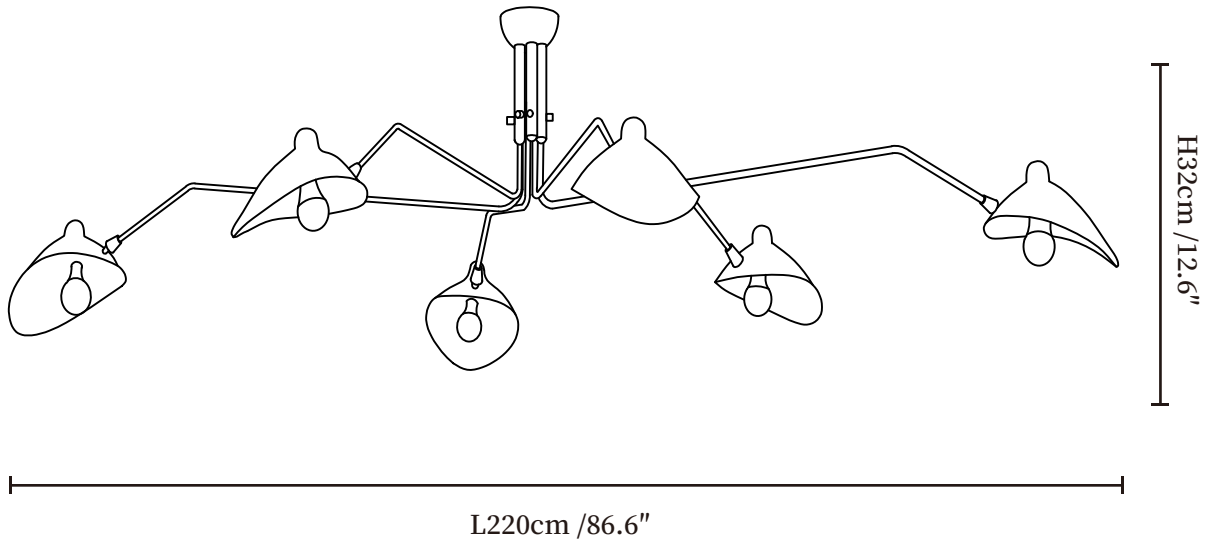

SPECIFICATION SHEET

SPECIFICATION DETAILS

*For custom options, consult factory for details

Fixture Dimensions	L 59" x H 12.6"
Light source	E26 or E27(bulb not included)
Wattage	MAX 40W incandescent bulb or LED equivalent.
Voltage	AC 110-240V
Mounting	Hardwired.
Dimming	Please purchase dimmable light bulbs separately.
Control method	Compatible with common wall switches(not included)
Finishes	White, Black.
Shade Details	White, Black.
Material	Metal, Aluminum, Brass.

SPECIFICATION SHEET

SPECIFICATION DETAILS

*For custom options, consult factory for details

Fixture Dimensions	L 86.6" x H 12.6"
Light source	E26 or E27(bulb not included)
Wattage	MAX 40W incandescent bulb or LED equivalent.
Voltage	AC 110-240V
Mounting	Hardwired.
Dimming	Please purchase dimmable light bulbs separately.
Control method	Compatible with common wall switches(not included)
Finishes	White, Black.
Shade Details	White, Black.
Material	Metal, Aluminum, Brass.