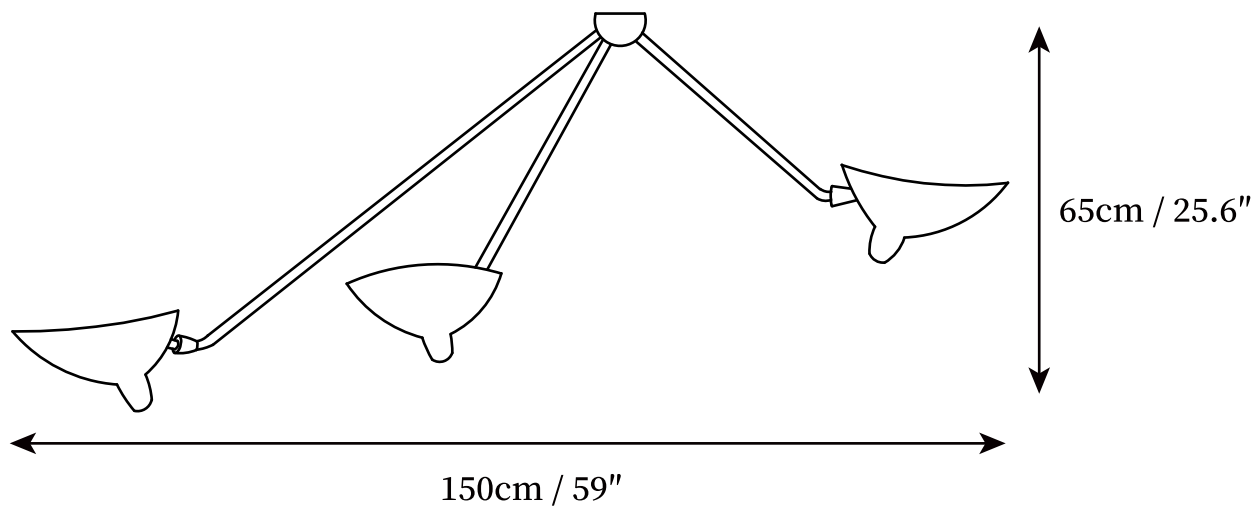

SPECIFICATION SHEET

SPECIFICATION DETAILS

*For custom options, consult factory for details

Fixture Dimensions	D 59" x H 25.6"
Light source	E26 or E27 (bulb not included)
Wattage	MAX 40W incandescent bulb or LED equivalent.
Voltage	AC 110-240V
Mounting	Hardwired.
Dimming	Please purchase dimmable light bulbs separately.
Control method	Compatible with common wall switches (not included)
Finishes	White, Black.
Shade Details	White, Black.
Material	Metal, Aluminum, Brass.

SPECIFICATION SHEET

SPECIFICATION DETAILS

*For custom options, consult factory for details

Fixture Dimensions	D 75" x H 27.5"
Light source	E26 or E27 (bulb not included)
Wattage	MAX 40W incandescent bulb or LED equivalent.
Voltage	AC 110-240V
Mounting	Hardwired.
Dimming	Please purchase dimmable light bulbs separately.
Control method	Compatible with common wall switches (not included)
Finishes	White, Black.
Shade Details	White, Black.
Material	Metal, Aluminum, Brass.