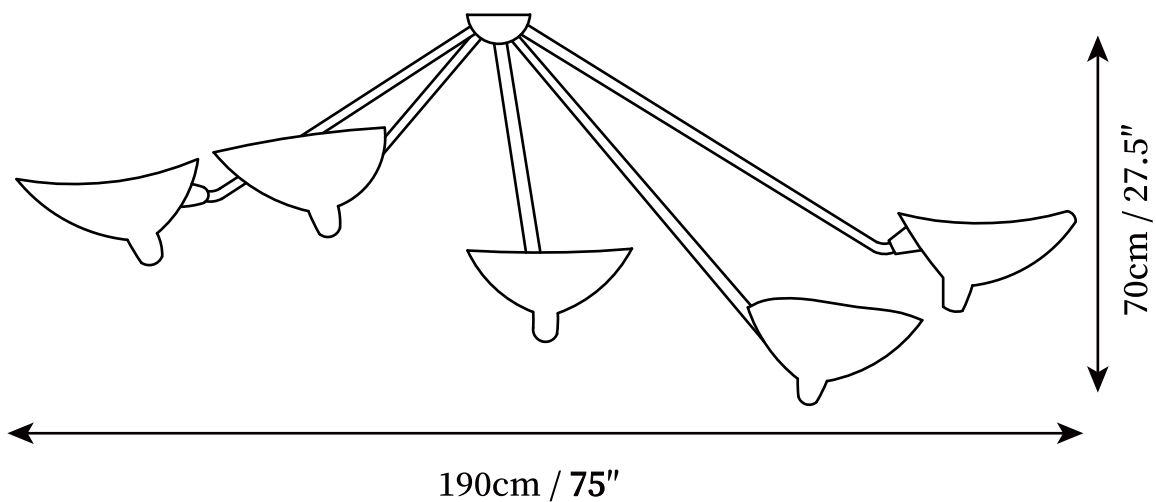

SPECIFICATION SHEET

SPECIFICATION DETAILS

*For custom options, consult factory for details

Fixture Dimensions	D 59" x H 25.6"
Light source	E26 or E27 (bulb not included)
Wattage	MAX 40W incandescent bulb or LED equivalent.
Voltage	AC 110-240V
Mounting	Hardwired.
Dimming	Please purchase dimmable light bulbs separately.
Control method	Compatible with common wall switches (not included)
Finishes	White, Black.
Shade Details	White, Black.
Material	Metal, Aluminum, Brass.

SPECIFICATION SHEET

SPECIFICATION DETAILS

*For custom options, consult factory for details

Fixture Dimensions	D 75" x H 27.5"
Light source	E26 or E27 (bulb not included)
Wattage	MAX 40W incandescent bulb or LED equivalent.
Voltage	AC 110-240V
Mounting	Hardwired.
Dimming	Please purchase dimmable light bulbs separately.
Control method	Compatible with common wall switches (not included)
Finishes	White, Black.
Shade Details	White, Black.
Material	Metal, Aluminum, Brass.