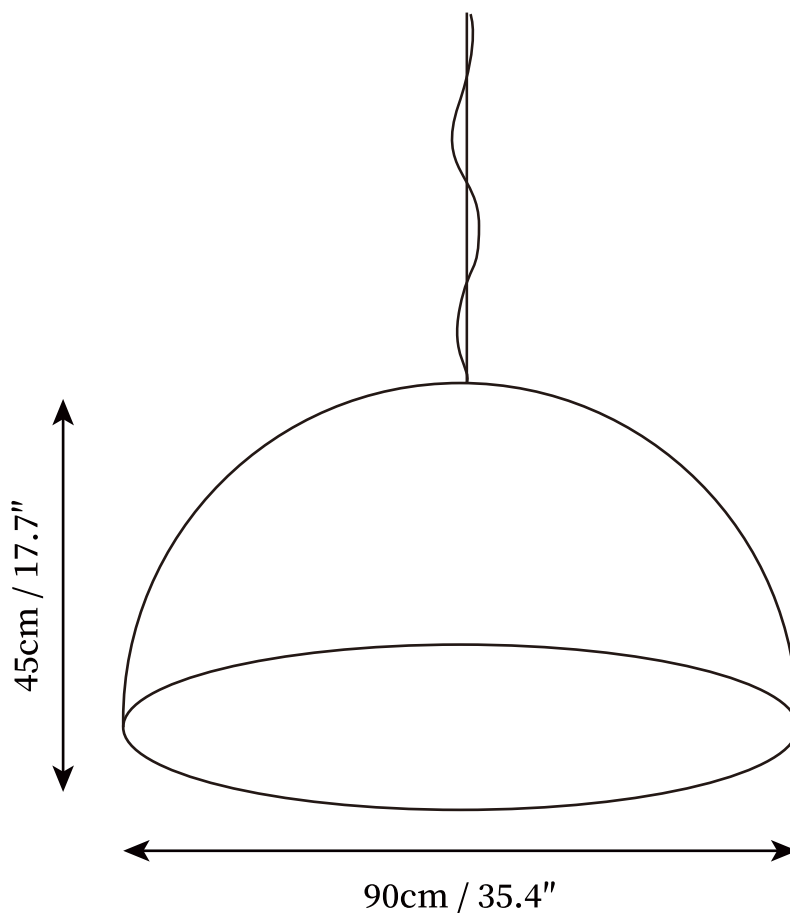

SPECIFICATION SHEET

SPECIFICATION DETAILS

*For custom options, consult factory for details

Fixture Dimensions	D 15.8" x H 7.9"
Light source	E26 or E27. (bulb not included)
Wattage	MAX 40W incandescent bulb or LED equivalent.
Voltage	AC 110-240V
Mounting	Hardwired.
Dimming	Compatible with dimmable bulbs (bulb not included)
Control method	Compatible with common wall switches(not included)
Finishes	Black, White.
Shade Details	Glossy black, Matte black, Glossy white, Matte white, Gold, Rusty brown.
Material	Metal, Resin.
Wire Length	The standard length of the cord is 59" (150 cm), the length is adjustable.

SPECIFICATION SHEET

SPECIFICATION DETAILS

*For custom options, consult factory for details

Fixture Dimensions	D 23.6" x H 11.8"
Light source	E26 or E27. (bulb not included)
Wattage	MAX 40W incandescent bulb or LED equivalent.
Voltage	AC 110-240V
Mounting	Hardwired.
Dimming	Compatible with dimmable bulbs (bulb not included)
Control method	Compatible with common wall switches (not included)
Finishes	Black, White.
Shade Details	Glossy black, Matte black, Glossy white, Matte white, Gold, Rusty brown.
Material	Metal, Resin.
Wire Length	The standard length of the cord is 59" (150 cm), the length is adjustable.

SPECIFICATION SHEET

SPECIFICATION DETAILS

*For custom options, consult factory for details

Fixture Dimensions	D 35.4" x H 17.7"
Light source	E26 or E27. (bulb not included)
Wattage	MAX 40W incandescent bulb or LED equivalent.
Voltage	AC 110-240V
Mounting	Hardwired.
Dimming	Compatible with dimmable bulbs (bulb not included)
Control method	Compatible with common wall switches(not included)
Finishes	Black, White.
Shade Details	Glossy black, Matte black, Glossy white, Matte white, Gold, Rusty brown.
Material	Metal, Resin.
Wire Length	The standard length of the cord is 59" (150 cm), the length is adjustable.