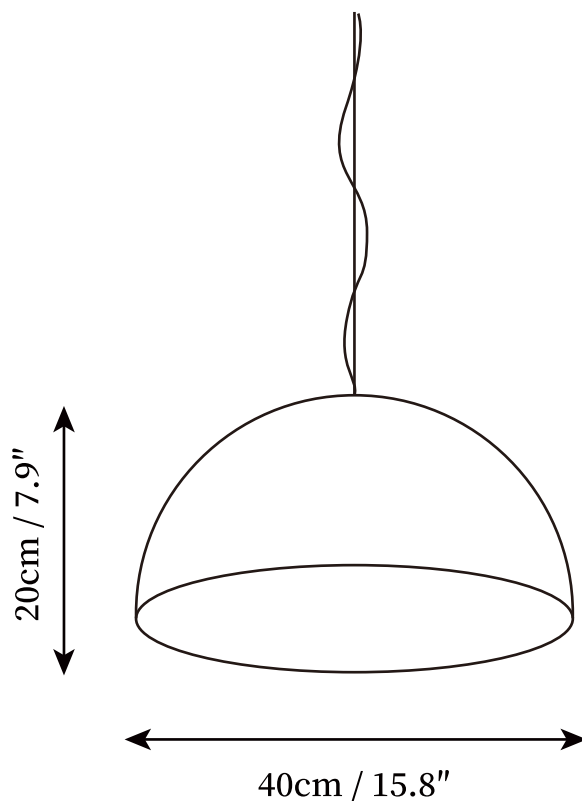

SPECIFICATION SHEET

SPECIFICATION DETAILS

*For custom options, consult factory for details

Fixture Dimensions	D 15.8" x H 7.9"
Light source	E26 or E27. (bulb not included)
Wattage	MAX 40W incandescent bulb or LED equivalent.
Voltage	AC 110-240V
Mounting	Hardwired.
Dimming	Compatible with dimmable bulbs (bulb not included)
Control method	Compatible with common wall switches(not included)
Finishes	Black, White.
Shade Details	Glossy black, Matte black, Glossy white, Matte white, Gold, Rusty brown.
Material	Metal, Resin.
Wire Length	The standard length of the cord is 59" (150 cm), the length is adjustable.

SPECIFICATION SHEET

SPECIFICATION DETAILS

*For custom options, consult factory for details

Fixture Dimensions	D 23.6" x H 11.8"
Light source	E26 or E27. (bulb not included)
Wattage	MAX 40W incandescent bulb or LED equivalent.
Voltage	AC 110-240V
Mounting	Hardwired.
Dimming	Compatible with dimmable bulbs (bulb not included)
Control method	Compatible with common wall switches (not included)
Finishes	Black, White.
Shade Details	Glossy black, Matte black, Glossy white, Matte white, Gold, Rusty brown.
Material	Metal, Resin.
Wire Length	The standard length of the cord is 59" (150 cm), the length is adjustable.

SPECIFICATION SHEET

SPECIFICATION DETAILS

*For custom options, consult factory for details

Fixture Dimensions	D 35.4" x H 17.7"
Light source	E26 or E27. (bulb not included)
Wattage	MAX 40W incandescent bulb or LED equivalent.
Voltage	AC 110-240V
Mounting	Hardwired.
Dimming	Compatible with dimmable bulbs (bulb not included)
Control method	Compatible with common wall switches(not included)
Finishes	Black, White.
Shade Details	Glossy black, Matte black, Glossy white, Matte white, Gold, Rusty brown.
Material	Metal, Resin.
Wire Length	The standard length of the cord is 59" (150 cm), the length is adjustable.