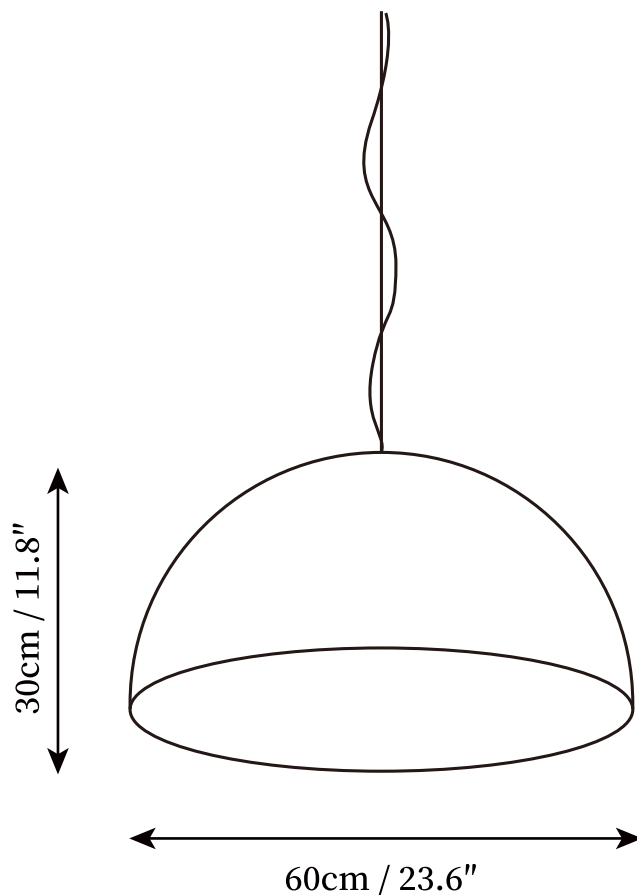

SPECIFICATION SHEET

SPECIFICATION DETAILS

*For custom options, consult factory for details

Fixture Dimensions	D 15.8" x H 7.9"
Light source	E26 or E27. (bulb not included)
Wattage	MAX 40W incandescent bulb or LED equivalent.
Voltage	AC 110-240V
Mounting	Hardwired.
Dimming	Compatible with dimmable bulbs (bulb not included)
Control method	Compatible with common wall switches(not included)
Finishes	Black, White.
Shade Details	Glossy black, Matte black, Glossy white, Matte white, Gold, Rusty brown.
Material	Metal, Resin.
Wire Length	The standard length of the cord is 59" (150 cm), the length is adjustable.

SPECIFICATION SHEET

SPECIFICATION DETAILS

*For custom options, consult factory for details

Fixture Dimensions	D 23.6" x H 11.8"
Light source	E26 or E27. (bulb not included)
Wattage	MAX 40W incandescent bulb or LED equivalent.
Voltage	AC 110-240V
Mounting	Hardwired.
Dimming	Compatible with dimmable bulbs (bulb not included)
Control method	Compatible with common wall switches (not included)
Finishes	Black, White.
Shade Details	Glossy black, Matte black, Glossy white, Matte white, Gold, Rusty brown.
Material	Metal, Resin.
Wire Length	The standard length of the cord is 59" (150 cm), the length is adjustable.

SPECIFICATION SHEET

SPECIFICATION DETAILS

*For custom options, consult factory for details

Fixture Dimensions	D 35.4" x H 17.7"
Light source	E26 or E27. (bulb not included)
Wattage	MAX 40W incandescent bulb or LED equivalent.
Voltage	AC 110-240V
Mounting	Hardwired.
Dimming	Compatible with dimmable bulbs (bulb not included)
Control method	Compatible with common wall switches(not included)
Finishes	Black, White.
Shade Details	Glossy black, Matte black, Glossy white, Matte white, Gold, Rusty brown.
Material	Metal, Resin.
Wire Length	The standard length of the cord is 59" (150 cm), the length is adjustable.