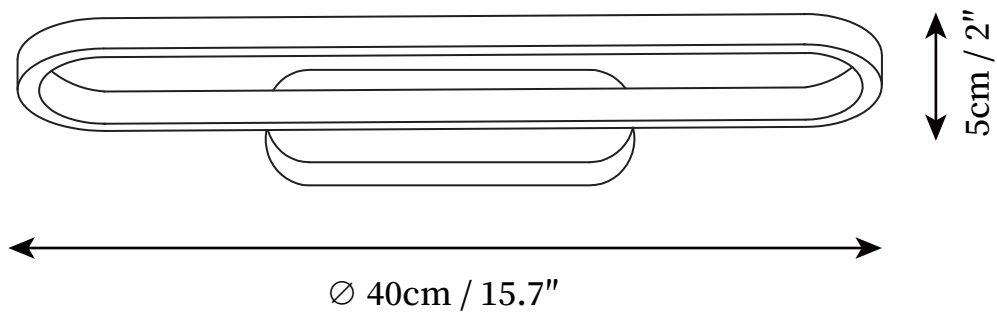

# SPECIFICATION SHEET

---

## SPECIFICATION DETAILS

\*For custom options, consult factory for details

<b>Fixture Dimensions</b>	D 15.7" x H 2"
<b>Light source</b>	Integrated LED
<b>Wattage</b>	~5 W
<b>Voltage</b>	AC 110-240V
<b>Color Temperature</b>	3000K
<b>CRI(Ra)</b>	80CRI
<b>Mounting</b>	Wall
<b>Driver Required</b>	Yes
<b>Optional Color Temps</b>	Warm Light (3000K), Neutral Light (4500K), Cool Light (6000K)
<b>LED Rated Life</b>	30000 hours
<b>Dimming</b>	Dimming is not supported
<b>Finishes</b>	Brass
<b>Shade Details</b>	White
<b>Material</b>	Brass, Acrylic
<b>Wire Length</b>	No
<b>Wire Type</b>	No