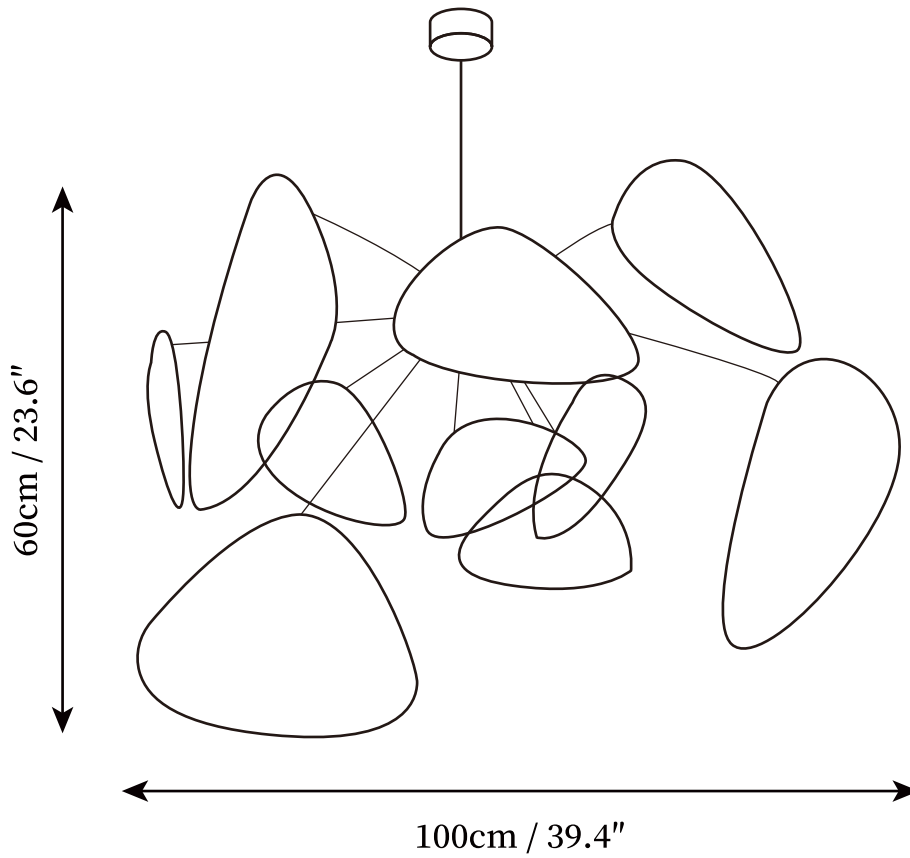

SPECIFICATION SHEET

SPECIFICATION DETAILS

*For custom options, consult factory for details

Fixture Dimensions	D 23.6" x H 17.8"
Light source	E26 or E27. (bulb not included)
Wattage	MAX 40W incandescent bulb or LED equivalent.
Voltage	AC 110-240V
Mounting	Hardwired.
Dimming	Compatible with dimmable bulbs (bulb not included)
Control method	Compatible with common wall switches (not included)
Finishes	Black.
Shade Details	Natural Bamboo.
Material	Bamboo, Metal.
Wire Length	The standard length of the cord is 59" (150 cm), the length is adjustable.

SPECIFICATION SHEET

SPECIFICATION DETAILS

*For custom options, consult factory for details

Fixture Dimensions	D 31.5" x H 19.7"
Light source	E26 or E27. (bulb not included)
Wattage	MAX 40W incandescent bulb or LED equivalent.
Voltage	AC 110-240V
Mounting	Hardwired.
Dimming	Compatible with dimmable bulbs (bulb not included)
Control method	Compatible with common wall switches (not included)
Finishes	Black.
Shade Details	Natural Bamboo.
Material	Bamboo, Metal.
Wire Length	The standard length of the cord is 59" (150 cm), the length is adjustable.

SPECIFICATION SHEET

SPECIFICATION DETAILS

*For custom options, consult factory for details

Fixture Dimensions	D 39.4" x H 23.6"
Light source	E26 or E27. (bulb not included)
Wattage	MAX 40W incandescent bulb or LED equivalent.
Voltage	AC 110-240V
Mounting	Hardwired.
Dimming	Compatible with dimmable bulbs (bulb not included)
Control method	Compatible with common wall switches(not included)
Finishes	Black.
Shade Details	Natural Bamboo.
Material	Bamboo, Metal.
Wire Length	The standard length of the cord is 59" (150 cm), the length is adjustable.