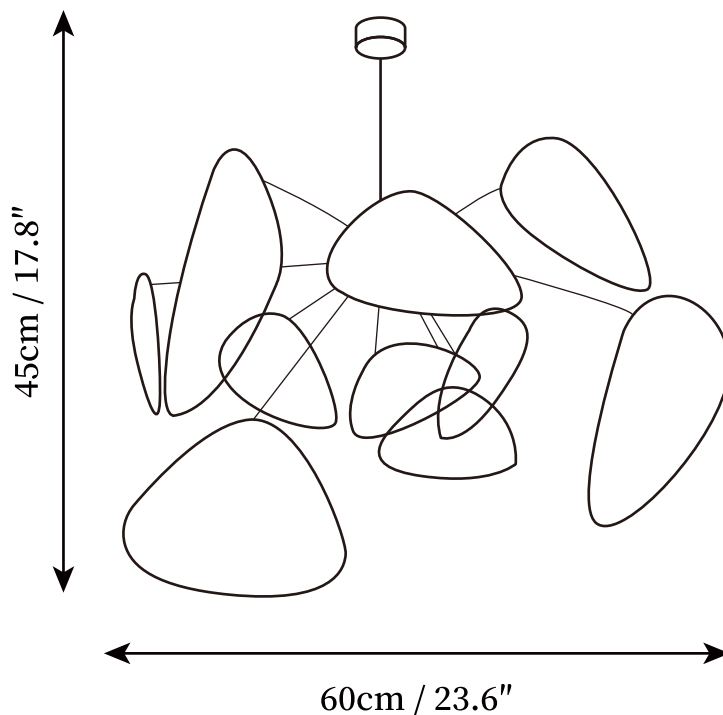

SPECIFICATION SHEET

SPECIFICATION DETAILS

*For custom options, consult factory for details

Fixture Dimensions	D 23.6" x H 17.8"
Light source	E26 or E27. (bulb not included)
Wattage	MAX 40W incandescent bulb or LED equivalent.
Voltage	AC 110-240V
Mounting	Hardwired.
Dimming	Compatible with dimmable bulbs (bulb not included)
Control method	Compatible with common wall switches (not included)
Finishes	Black.
Shade Details	Natural Bamboo.
Material	Bamboo, Metal.
Wire Length	The standard length of the cord is 59" (150 cm), the length is adjustable.

SPECIFICATION SHEET

SPECIFICATION DETAILS

*For custom options, consult factory for details

Fixture Dimensions	D 31.5" x H 19.7"
Light source	E26 or E27. (bulb not included)
Wattage	MAX 40W incandescent bulb or LED equivalent.
Voltage	AC 110-240V
Mounting	Hardwired.
Dimming	Compatible with dimmable bulbs (bulb not included)
Control method	Compatible with common wall switches (not included)
Finishes	Black.
Shade Details	Natural Bamboo.
Material	Bamboo, Metal.
Wire Length	The standard length of the cord is 59" (150 cm), the length is adjustable.

SPECIFICATION SHEET

SPECIFICATION DETAILS

*For custom options, consult factory for details

Fixture Dimensions	D 39.4" x H 23.6"
Light source	E26 or E27. (bulb not included)
Wattage	MAX 40W incandescent bulb or LED equivalent.
Voltage	AC 110-240V
Mounting	Hardwired.
Dimming	Compatible with dimmable bulbs (bulb not included)
Control method	Compatible with common wall switches(not included)
Finishes	Black.
Shade Details	Natural Bamboo.
Material	Bamboo, Metal.
Wire Length	The standard length of the cord is 59" (150 cm), the length is adjustable.