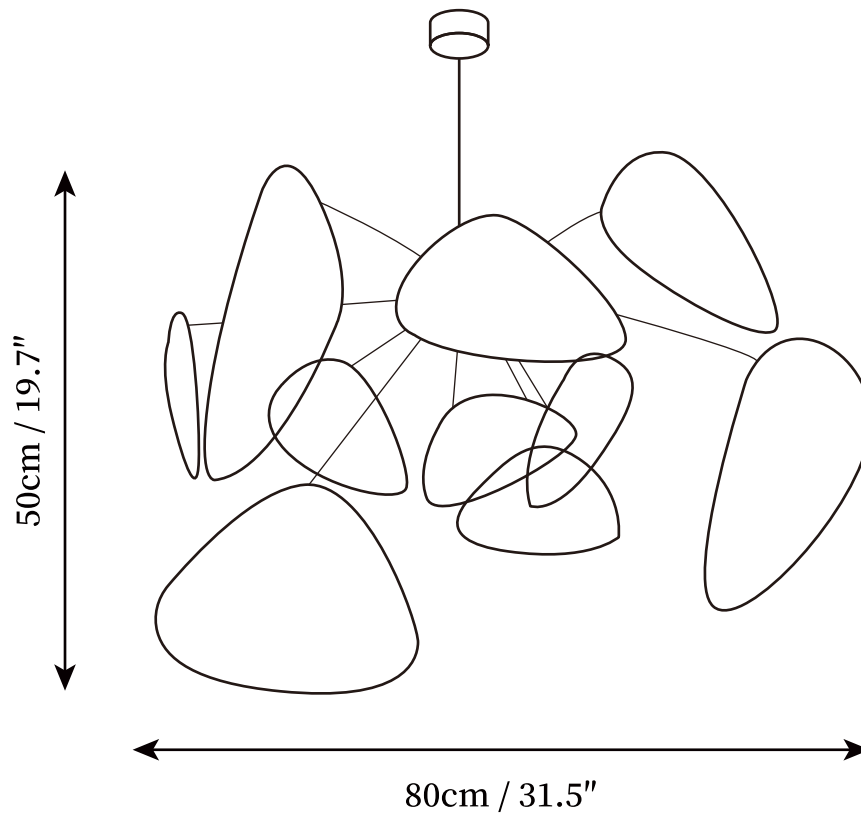

SPECIFICATION SHEET

SPECIFICATION DETAILS

*For custom options, consult factory for details

Fixture Dimensions	D 23.6" x H 17.8"
Light source	E26 or E27. (bulb not included)
Wattage	MAX 40W incandescent bulb or LED equivalent.
Voltage	AC 110-240V
Mounting	Hardwired.
Dimming	Compatible with dimmable bulbs (bulb not included)
Control method	Compatible with common wall switches (not included)
Finishes	Black.
Shade Details	Natural Bamboo.
Material	Bamboo, Metal.
Wire Length	The standard length of the cord is 59" (150 cm), the length is adjustable.

SPECIFICATION SHEET

SPECIFICATION DETAILS

*For custom options, consult factory for details

Fixture Dimensions	D 31.5" x H 19.7"
Light source	E26 or E27. (bulb not included)
Wattage	MAX 40W incandescent bulb or LED equivalent.
Voltage	AC 110-240V
Mounting	Hardwired.
Dimming	Compatible with dimmable bulbs (bulb not included)
Control method	Compatible with common wall switches (not included)
Finishes	Black.
Shade Details	Natural Bamboo.
Material	Bamboo, Metal.
Wire Length	The standard length of the cord is 59" (150 cm), the length is adjustable.

SPECIFICATION SHEET

SPECIFICATION DETAILS

*For custom options, consult factory for details

Fixture Dimensions	D 39.4" x H 23.6"
Light source	E26 or E27. (bulb not included)
Wattage	MAX 40W incandescent bulb or LED equivalent.
Voltage	AC 110-240V
Mounting	Hardwired.
Dimming	Compatible with dimmable bulbs (bulb not included)
Control method	Compatible with common wall switches(not included)
Finishes	Black.
Shade Details	Natural Bamboo.
Material	Bamboo, Metal.
Wire Length	The standard length of the cord is 59" (150 cm), the length is adjustable.