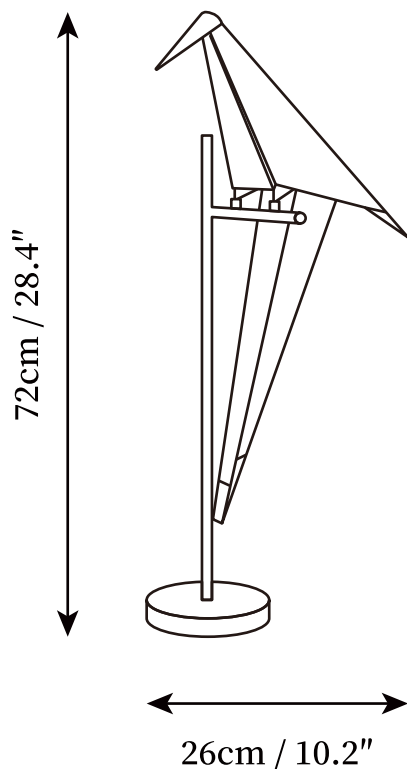

SPECIFICATION SHEET

SPECIFICATION DETAILS

*For custom options, consult factory for details

| | |
|---------------------------|---|
| Fixture Dimensions | D 8.7" x H 28.4" |
| Light source | Integrated LED |
| Wattage | ~ 5W incandescent bulb or LED equivalent. |
| Voltage | AC 110-240V |
| Dimming | Not supported |
| Control method | In line ON / OFF switch. |
| CRI(Ra) | 90+CRI |
| LED Rated Life | 30000 hours |
| Color Temperature | Warm Light (3000K), Neutral Light (4000K), Cool Light (6000K) |
| Finishes | Gold. |
| Shade Details | White. |
| Material | Metal, Crystal. |
| Cord Length | Supplied with switched plug cord, length ~59" (150cm). |