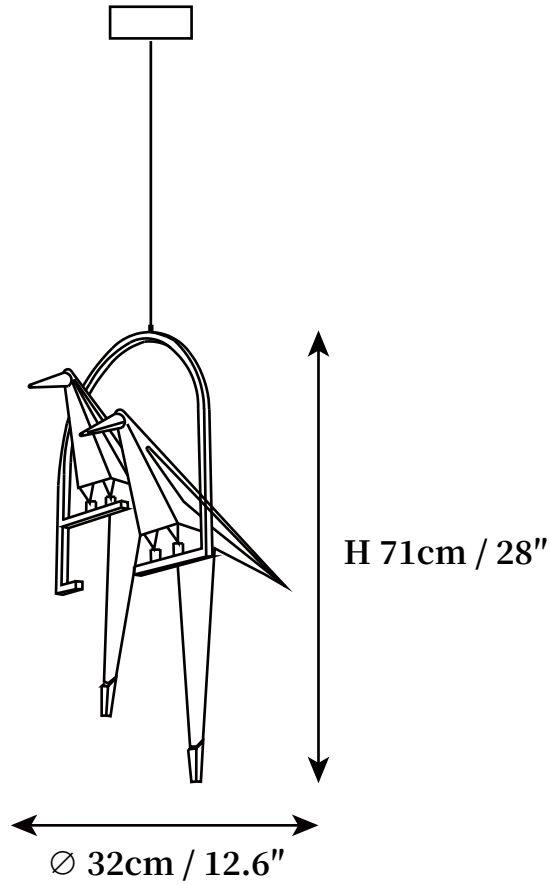

SPECIFICATION SHEET

SPECIFICATION DETAILS

*For custom options, consult factory for details

Fixture Dimensions	D 7.9" x H 23.6"
Light source	Integrated LED
Wattage	~ 6W
Voltage	AC 110-240V
Dimming	Not supported
CRI(Ra)	90+ CRI
Mounting	Hardwired.
LED Rated Life	30000 hours
Color Temperature	Warm Light (3000K), Neutral Light (4000K), Cool Light (6000K)
Control method	Compatible with common wall switches(not included).
Finishes	Gold.
Shadow Details	White.
Material	Acrylic, Metal.
Wire Length	The standard length of the cord is 59" (150 cm), the length is adjustable.

SPECIFICATION SHEET

SPECIFICATION DETAILS

*For custom options, consult factory for details

Fixture Dimensions	D 11.8" x H 24.4"
Light source	Integrated LED
Wattage	~ 6W
Voltage	AC 110-240V
Dimming	Not supported
CRI(Ra)	90+ CRI
Mounting	Hardwired.
LED Rated Life	30000 hours
Color Temperature	Warm Light (3000K), Neutral Light (4000K), Cool Light (6000K)
Control method	Compatible with common wall switches(not included).
Finishes	Gold.
Shadow Details	White.
Material	Acrylic, Metal.
Wire Length	The standard length of the cord is 59" (150 cm), the length is adjustable.

SPECIFICATION SHEET

SPECIFICATION DETAILS

*For custom options, consult factory for details

Fixture Dimensions	D 12.6" x H 28"
Light source	Integrated LED
Wattage	~ 12W
Voltage	AC 110-240V
Dimming	Not supported
CRI(Ra)	90+ CRI
Mounting	Hardwired.
LED Rated Life	30000 hours
Color Temperature	Warm Light (3000K), Neutral Light (4000K), Cool Light (6000K)
Control method	Compatible with common wall switches (not included).
Finishes	Gold.
Shadow Details	White.
Material	Acrylic, Metal.
Wire Length	The standard length of the cord is 59" (150 cm), the length is adjustable.