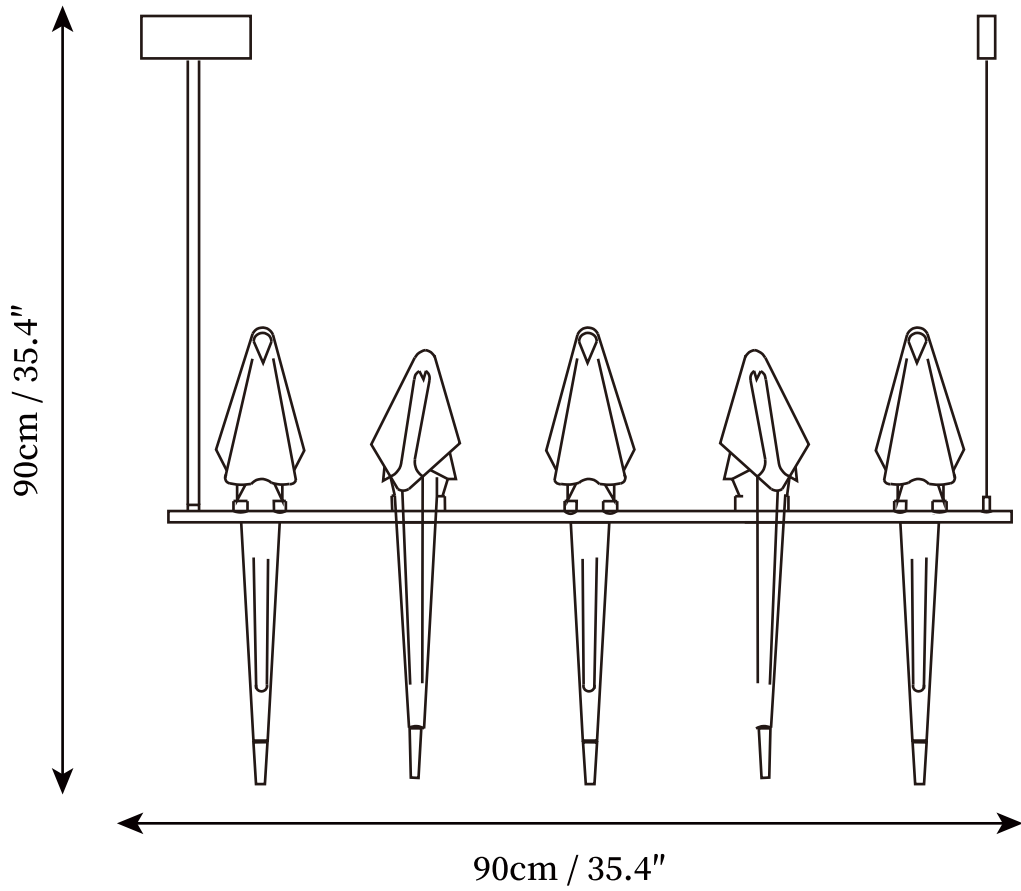

SPECIFICATION SHEET

SPECIFICATION DETAILS

*For custom options, consult factory for details

Fixture Dimensions	D 35.4" x H 35.4"
Light source	Integrated LED
Wattage	~ 30W
Voltage	AC 110-240V
Dimming	Not supported
CRI(Ra)	90+ CRI
Mounting	Hardwired.
LED Rated Life	30000 hours
Color Temperature	Warm Light (3000K), Neutral Light (4000K), Cool Light (6000K)
Control method	Compatible with common wall switches(not included).
Finishes	Gold.
Shadow Details	White.
Material	Acrylic, Metal.
Wire Length	Suspension rod length 50cm/19.7", and can be spliced as needed.