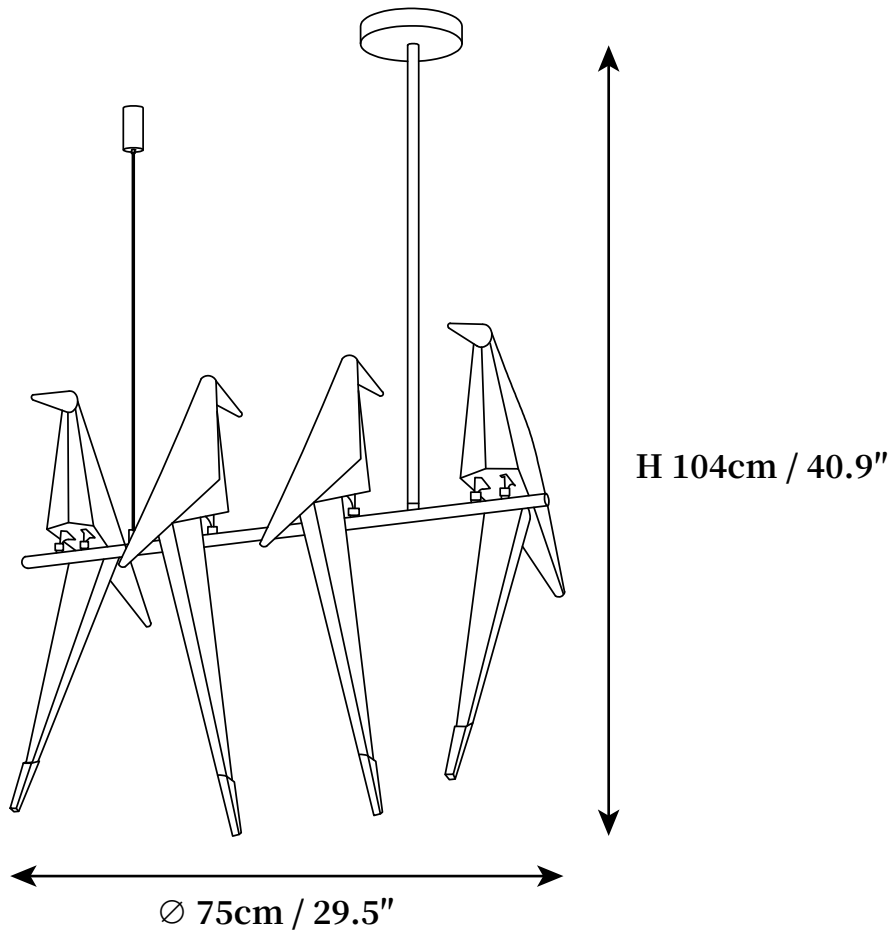

SPECIFICATION SHEET

SPECIFICATION DETAILS

*For custom options, consult factory for details

Fixture Dimensions	D 15.7" x H 35.4"
Light source	Integrated LED
Wattage	~ 18W
Voltage	AC 110-240V
Dimming	Not supported
CRI(Ra)	90+ CRI
Mounting	Hardwired.
LED Rated Life	30000 hours
Color Temperature	Warm Light (3000K), Neutral Light (4000K), Cool Light (6000K)
Control method	Compatible with common wall switches (not included).
Finishes	Gold.
Shadow Details	White.
Material	Acrylic, Metal.
Wire Length	Suspension rod length 50cm/19.7", and can be spliced

SPECIFICATION SHEET

SPECIFICATION DETAILS

*For custom options, consult factory for details

Fixture Dimensions	D 26.8" x H 19.7"
Light source	Integrated LED
Wattage	~ 18W
Voltage	AC 110-240V
Dimming	Not supported
CRI(Ra)	90+ CRI
Mounting	Hardwired.
LED Rated Life	30000 hours
Color Temperature	Warm Light (3000K), Neutral Light (4000K), Cool Light (6000K)
Control method	Compatible with common wall switches(not included).
Finishes	Gold.
Shadow Details	White.
Material	Acrylic, Metal.
Wire Length	The standard length of the cord is 59" (150 cm), the length is adjustable.

SPECIFICATION SHEET

SPECIFICATION DETAILS

*For custom options, consult factory for details

Fixture Dimensions	D 29.5" x H 40.9"
Light source	Integrated LED
Wattage	~ 24W
Voltage	AC 110-240V
Dimming	Not supported
CRI(Ra)	90+ CRI
Mounting	Hardwired.
LED Rated Life	30000 hours
Color Temperature	Warm Light (3000K), Neutral Light (4000K), Cool Light (6000K)
Control method	Compatible with common wall switches(not included).
Finishes	Gold.
Shadow Details	White.
Material	Acrylic, Metal.
Wire Length	Suspension rod length 50cm/19.7", and can be spliced