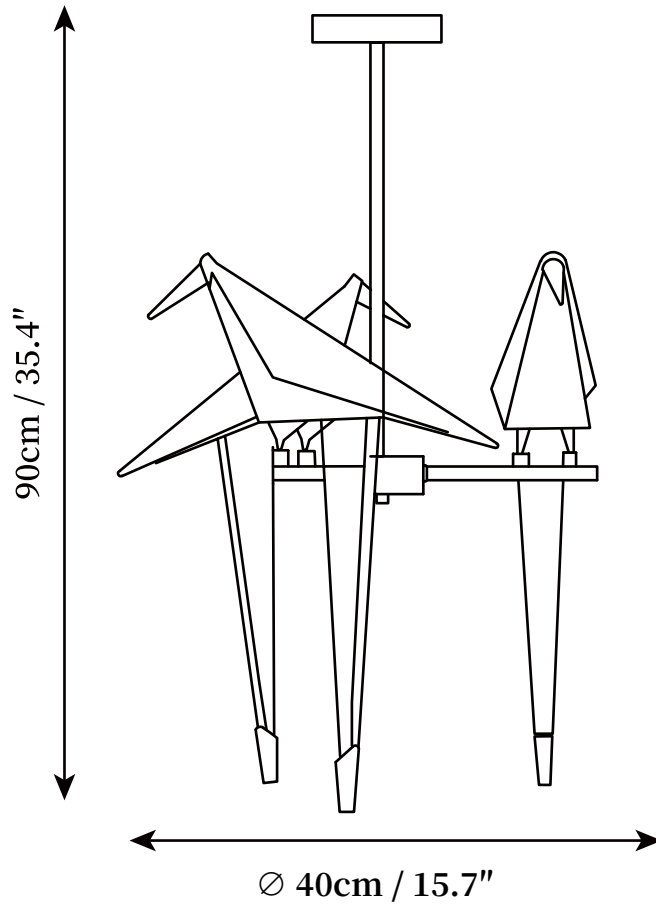

SPECIFICATION SHEET

SPECIFICATION DETAILS

*For custom options, consult factory for details

Fixture Dimensions	D 12.6" x H 28"
Light source	Integrated LED
Wattage	~ 12W
Voltage	AC 110-240V
Dimming	Not supported
CRI(Ra)	90+ CRI
Mounting	Hardwired.
LED Rated Life	30000 hours
Color Temperature	Warm Light (3000K), Neutral Light (4000K), Cool Light (6000K)
Control method	Compatible with common wall switches (not included).
Finishes	Gold.
Shadow Details	White.
Material	Acrylic, Metal.
Wire Length	The standard length of the cord is 59" (150 cm), the length is adjustable.

SPECIFICATION SHEET

SPECIFICATION DETAILS

*For custom options, consult factory for details

Fixture Dimensions	D 23.6" x H 35.4"
Light source	Integrated LED
Wattage	~ 18W
Voltage	AC 110-240V
Dimming	Not supported
CRI(Ra)	90+ CRI
Mounting	Hardwired.
LED Rated Life	30000 hours
Color Temperature	Warm Light (3000K), Neutral Light (4000K), Cool Light (6000K)
Control method	Compatible with common wall switches(not included).
Finishes	Gold.
Shadow Details	White.
Material	Acrylic, Metal.
Wire Length	Suspension rod length 50cm/19.7", and can be spliced as needed.

SPECIFICATION SHEET

SPECIFICATION DETAILS

*For custom options, consult factory for details

Fixture Dimensions	D 15.7" x H 35.4"
Light source	Integrated LED
Wattage	~ 18W
Voltage	AC 110-240V
Dimming	Not supported
CRI(Ra)	90+ CRI
Mounting	Hardwired.
LED Rated Life	30000 hours
Color Temperature	Warm Light (3000K), Neutral Light (4000K), Cool Light (6000K)
Control method	Compatible with common wall switches (not included).
Finishes	Gold.
Shadow Details	White.
Material	Acrylic, Metal.
Wire Length	Suspension rod length 50cm/19.7", and can be spliced