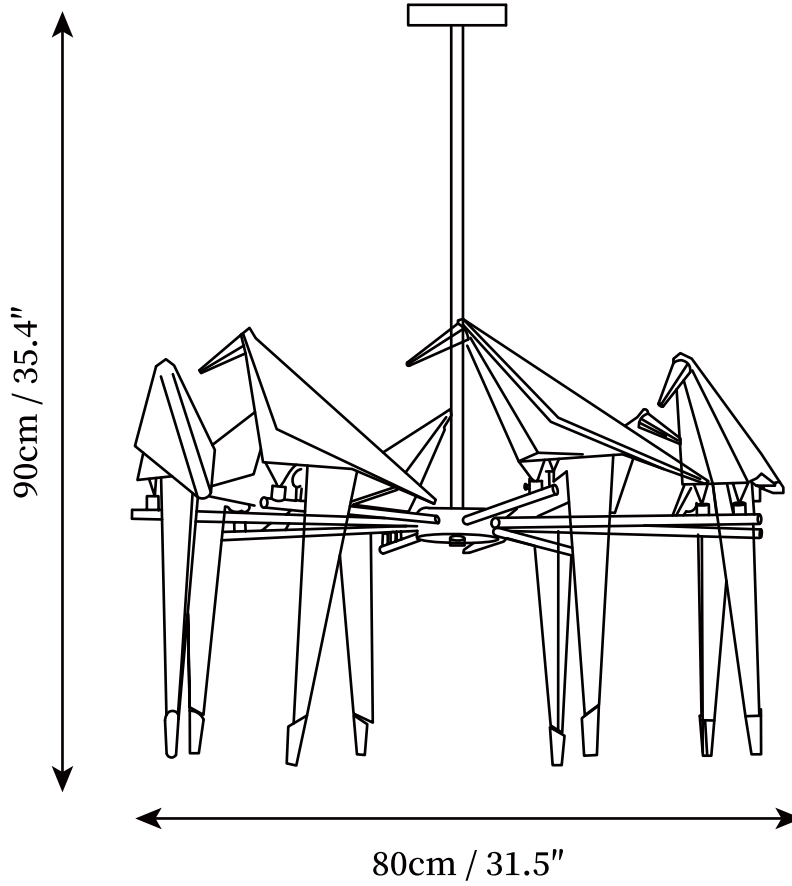

SPECIFICATION SHEET

SPECIFICATION DETAILS

*For custom options, consult factory for details

Fixture Dimensions	D 31.5" x H 35.4"
Light source	Integrated LED
Wattage	~ 48W
Voltage	AC 110-240V
Dimming	Not supported
CRI(Ra)	90+ CRI
Mounting	Hardwired.
LED Rated Life	30000 hours
Color Temperature	Warm Light (3000K), Neutral Light (4000K), Cool Light (6000K)
Control method	Compatible with common wall switches(not included).
Finishes	Gold.
Shadow Details	White.
Material	Acrylic, Metal.
Wire Length	Suspension rod length 50cm/19.7", and can be spliced as needed.