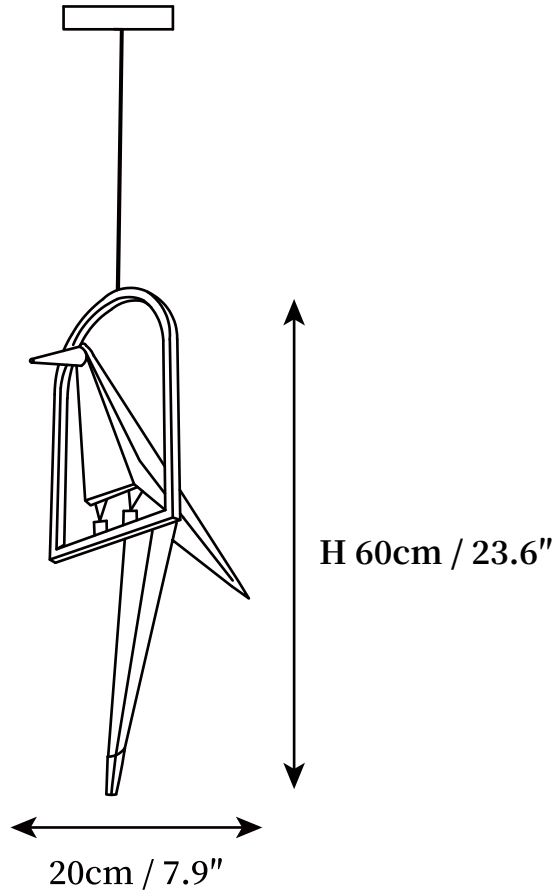

SPECIFICATION SHEET

SPECIFICATION DETAILS

*For custom options, consult factory for details

Fixture Dimensions	D 8.7" x H 34.6"
Light source	Integrated LED
Wattage	~ 6W
Voltage	AC 110-240V
Dimming	Not supported
CRI(Ra)	90+ CRI
Mounting	Hardwired.
LED Rated Life	30000 hours
Color Temperature	Warm Light (3000K), Neutral Light (4000K), Cool Light (6000K)
Control method	Compatible with common wall switches(not included).
Finishes	Gold.
Shadow Details	White.
Material	Acrylic, Metal.
Wire Length	Suspension rod length 50cm/19.7", and can be spliced as needed.

SPECIFICATION SHEET

SPECIFICATION DETAILS

*For custom options, consult factory for details

Fixture Dimensions	D 7.9" x H 23.6"
Light source	Integrated LED
Wattage	~ 6W
Voltage	AC 110-240V
Dimming	Not supported
CRI(Ra)	90+ CRI
Mounting	Hardwired.
LED Rated Life	30000 hours
Color Temperature	Warm Light (3000K), Neutral Light (4000K), Cool Light (6000K)
Control method	Compatible with common wall switches(not included).
Finishes	Gold.
Shadow Details	White.
Material	Acrylic, Metal.
Wire Length	The standard length of the cord is 59" (150 cm), the length is adjustable.

SPECIFICATION SHEET

SPECIFICATION DETAILS

*For custom options, consult factory for details

Fixture Dimensions	D 11.8" x H 24.4"
Light source	Integrated LED
Wattage	~ 6W
Voltage	AC 110-240V
Dimming	Not supported
CRI(Ra)	90+ CRI
Mounting	Hardwired.
LED Rated Life	30000 hours
Color Temperature	Warm Light (3000K), Neutral Light (4000K), Cool Light (6000K)
Control method	Compatible with common wall switches(not included).
Finishes	Gold.
Shadow Details	White.
Material	Acrylic, Metal.
Wire Length	The standard length of the cord is 59" (150 cm), the length is adjustable.