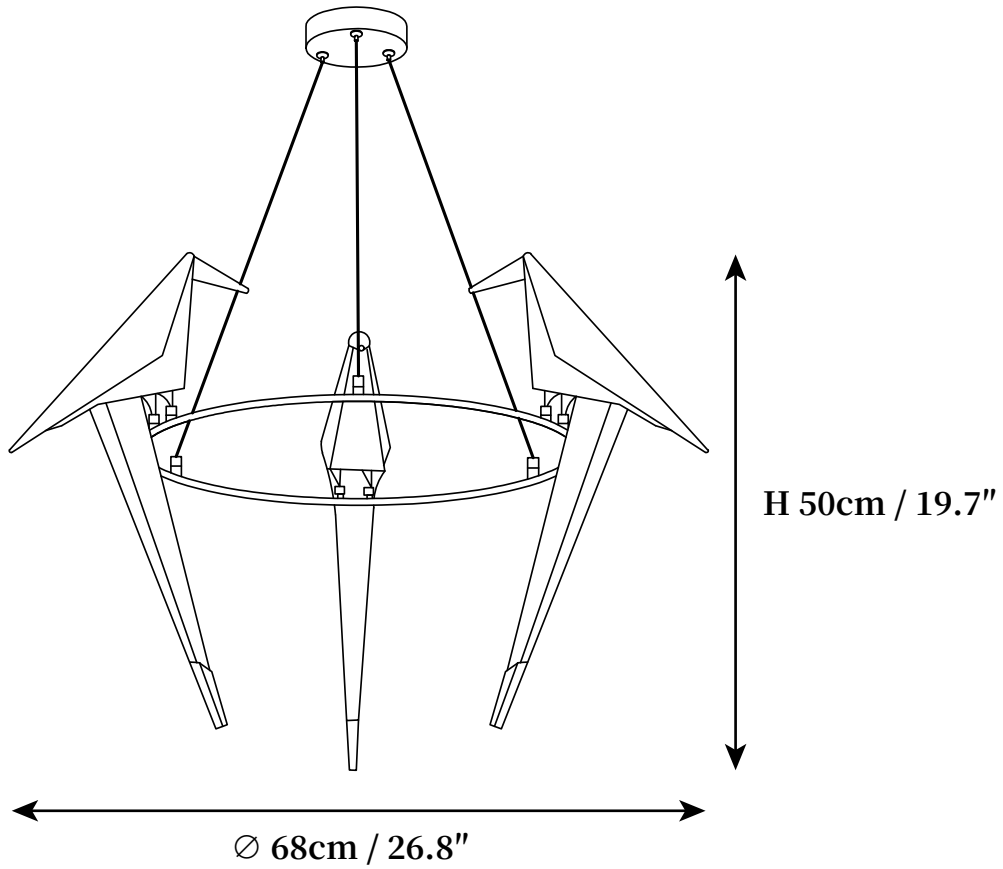

SPECIFICATION SHEET

SPECIFICATION DETAILS

*For custom options, consult factory for details

Fixture Dimensions	D 23.6" x H 35.4"
Light source	Integrated LED
Wattage	~ 18W
Voltage	AC 110-240V
Dimming	Not supported
CRI(Ra)	90+ CRI
Mounting	Hardwired.
LED Rated Life	30000 hours
Color Temperature	Warm Light (3000K), Neutral Light (4000K), Cool Light (6000K)
Control method	Compatible with common wall switches(not included).
Finishes	Gold.
Shadow Details	White.
Material	Acrylic, Metal.
Wire Length	Suspension rod length 50cm/19.7", and can be spliced as needed.

SPECIFICATION SHEET

SPECIFICATION DETAILS

*For custom options, consult factory for details

Fixture Dimensions	D 15.7" x H 35.4"
Light source	Integrated LED
Wattage	~ 18W
Voltage	AC 110-240V
Dimming	Not supported
CRI(Ra)	90+ CRI
Mounting	Hardwired.
LED Rated Life	30000 hours
Color Temperature	Warm Light (3000K), Neutral Light (4000K), Cool Light (6000K)
Control method	Compatible with common wall switches (not included).
Finishes	Gold.
Shadow Details	White.
Material	Acrylic, Metal.
Wire Length	Suspension rod length 50cm/19.7", and can be spliced

SPECIFICATION SHEET

SPECIFICATION DETAILS

*For custom options, consult factory for details

Fixture Dimensions	D 26.8" x H 19.7"
Light source	Integrated LED
Wattage	~ 18W
Voltage	AC 110-240V
Dimming	Not supported
CRI(Ra)	90+ CRI
Mounting	Hardwired.
LED Rated Life	30000 hours
Color Temperature	Warm Light (3000K), Neutral Light (4000K), Cool Light (6000K)
Control method	Compatible with common wall switches(not included).
Finishes	Gold.
Shadow Details	White.
Material	Acrylic, Metal.
Wire Length	The standard length of the cord is 59" (150 cm), the length is adjustable.