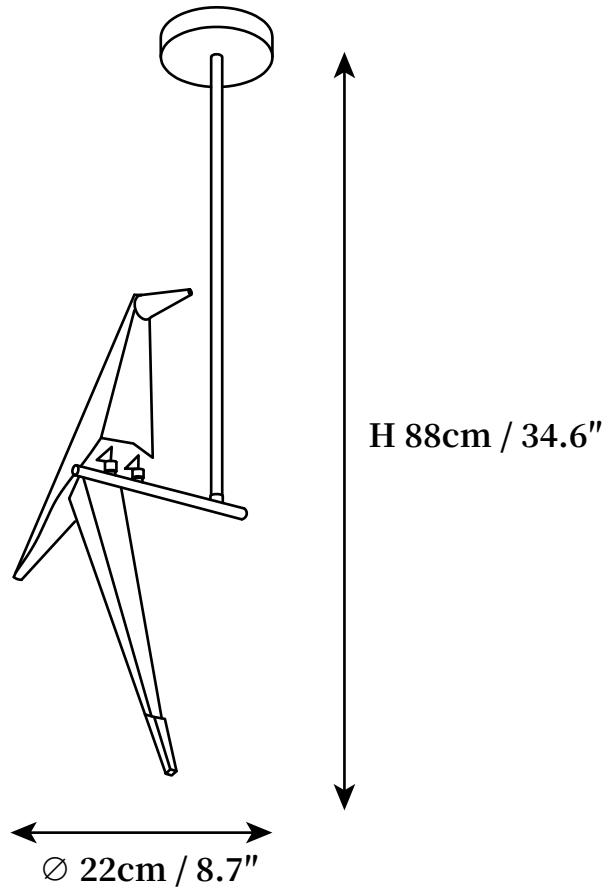

SPECIFICATION SHEET

SPECIFICATION DETAILS

*For custom options, consult factory for details

Fixture Dimensions	D 8.7" x H 34.6"
Light source	Integrated LED
Wattage	~ 6W
Voltage	AC 110-240V
Dimming	Not supported
CRI(Ra)	90+ CRI
Mounting	Hardwired.
LED Rated Life	30000 hours
Color Temperature	Warm Light (3000K), Neutral Light (4000K), Cool Light (6000K)
Control method	Compatible with common wall switches(not included).
Finishes	Gold.
Shadow Details	White.
Material	Acrylic, Metal.
Wire Length	Suspension rod length 50cm/19.7", and can be spliced as needed.

SPECIFICATION SHEET

SPECIFICATION DETAILS

*For custom options, consult factory for details

Fixture Dimensions	D 7.9" x H 23.6"
Light source	Integrated LED
Wattage	~ 6W
Voltage	AC 110-240V
Dimming	Not supported
CRI(Ra)	90+ CRI
Mounting	Hardwired.
LED Rated Life	30000 hours
Color Temperature	Warm Light (3000K), Neutral Light (4000K), Cool Light (6000K)
Control method	Compatible with common wall switches(not included).
Finishes	Gold.
Shadow Details	White.
Material	Acrylic, Metal.
Wire Length	The standard length of the cord is 59" (150 cm), the length is adjustable.

SPECIFICATION SHEET

SPECIFICATION DETAILS

*For custom options, consult factory for details

Fixture Dimensions	D 11.8" x H 24.4"
Light source	Integrated LED
Wattage	~ 6W
Voltage	AC 110-240V
Dimming	Not supported
CRI(Ra)	90+ CRI
Mounting	Hardwired.
LED Rated Life	30000 hours
Color Temperature	Warm Light (3000K), Neutral Light (4000K), Cool Light (6000K)
Control method	Compatible with common wall switches(not included).
Finishes	Gold.
Shadow Details	White.
Material	Acrylic, Metal.
Wire Length	The standard length of the cord is 59" (150 cm), the length is adjustable.