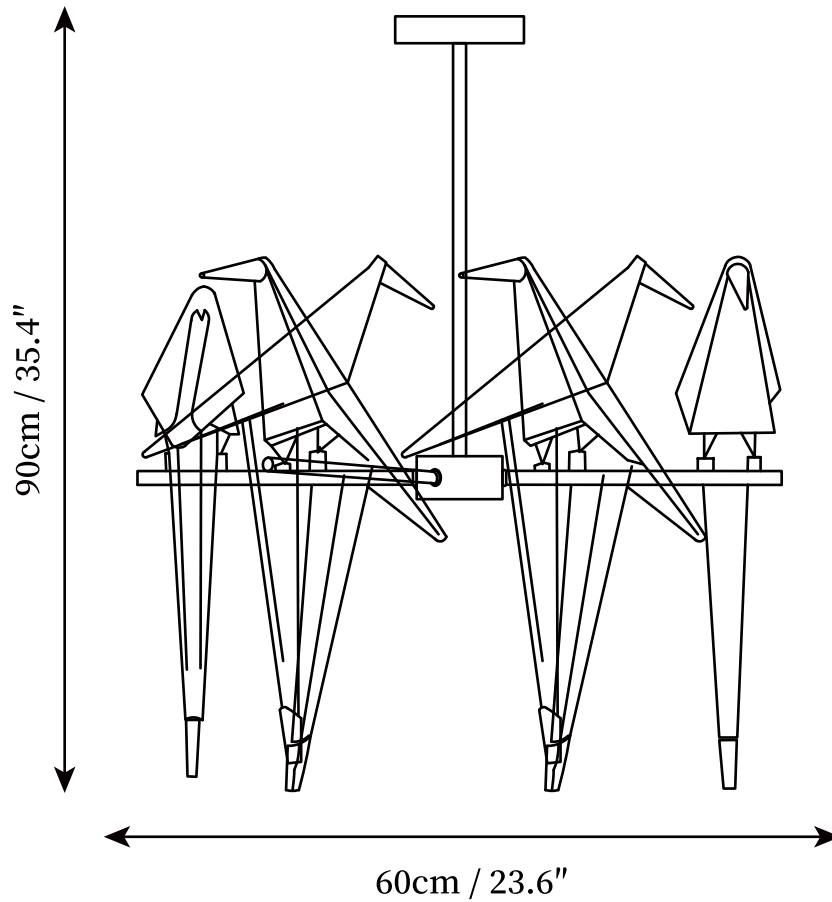

SPECIFICATION SHEET

SPECIFICATION DETAILS

*For custom options, consult factory for details

Fixture Dimensions	D 19.3" x H 35"
Light source	Integrated LED
Wattage	~ 24W
Voltage	AC 110-240V
Dimming	Not supported
CRI(Ra)	90+ CRI
Mounting	Hardwired.
LED Rated Life	30000 hours
Color Temperature	Warm Light (3000K), Neutral Light (4000K), Cool Light (6000K)
Control method	Compatible with common wall switches (not included).
Finishes	Gold.
Shadow Details	White.
Material	Acrylic, Metal.
Wire Length	Suspension rod length 50cm/19.7", and can be spliced as needed.

SPECIFICATION SHEET

SPECIFICATION DETAILS

*For custom options, consult factory for details

Fixture Dimensions	D 35.4" x H 35.4"
Light source	Integrated LED
Wattage	~ 30W
Voltage	AC 110-240V
Dimming	Not supported
CRI(Ra)	90+ CRI
Mounting	Hardwired.
LED Rated Life	30000 hours
Color Temperature	Warm Light (3000K), Neutral Light (4000K), Cool Light (6000K)
Control method	Compatible with common wall switches(not included).
Finishes	Gold.
Shadow Details	White.
Material	Acrylic, Metal.
Wire Length	Suspension rod length 50cm/19.7", and can be spliced as needed.

SPECIFICATION SHEET

SPECIFICATION DETAILS

*For custom options, consult factory for details

Fixture Dimensions	D 23.6" x H 35.4"
Light source	Integrated LED
Wattage	~ 36W
Voltage	AC 110-240V
Dimming	Not supported
CRI(Ra)	90+ CRI
Mounting	Hardwired.
LED Rated Life	30000 hours
Color Temperature	Warm Light (3000K), Neutral Light (4000K), Cool Light (6000K)
Control method	Compatible with common wall switches(not included).
Finishes	Gold.
Shadow Details	White.
Material	Acrylic, Metal.
Wire Length	Suspension rod length 50cm/19.7", and can be spliced as needed.