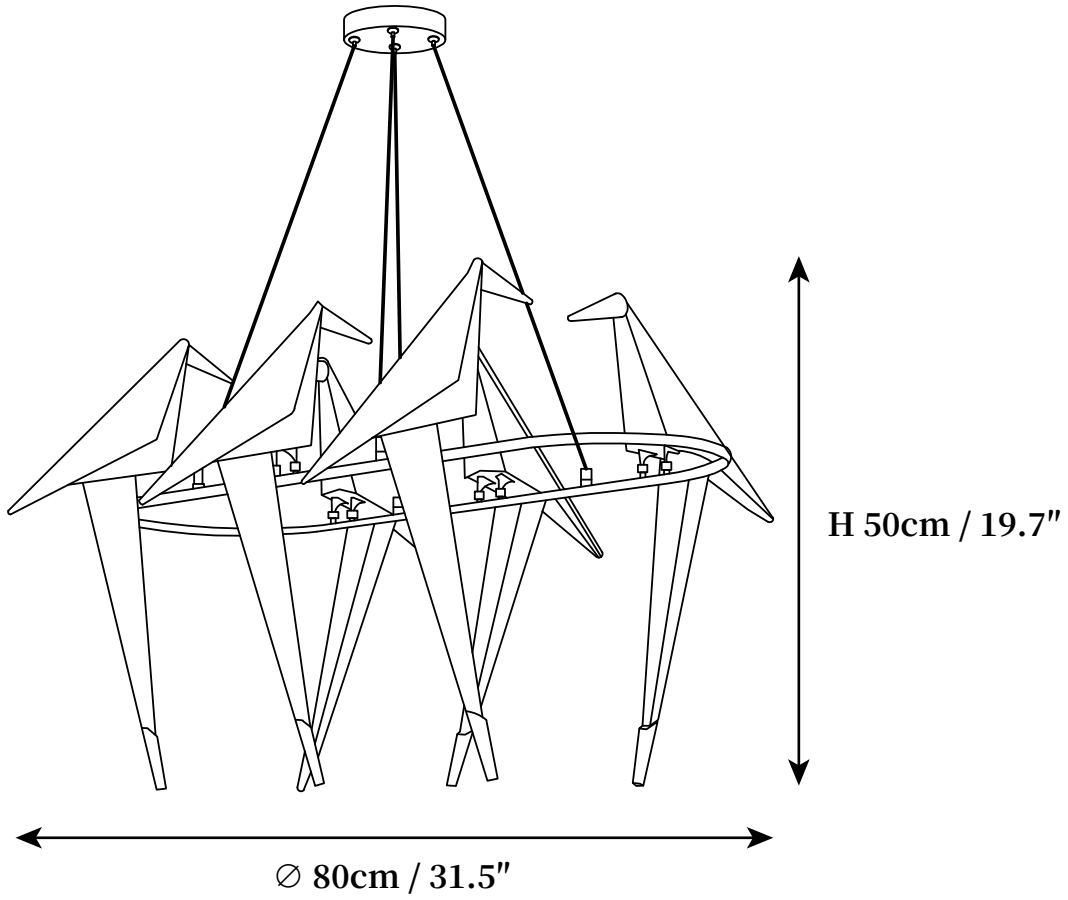

SPECIFICATION SHEET

SPECIFICATION DETAILS

*For custom options, consult factory for details

Fixture Dimensions	D 31.5" x H 19.7"
Light source	Integrated LED
Wattage	~ 36W
Voltage	AC 110-240V
Dimming	Not supported
CRI(Ra)	90+ CRI
Mounting	Hardwired.
LED Rated Life	30000 hours
Color Temperature	Warm Light (3000K), Neutral Light (4000K), Cool Light (6000K)
Control method	Compatible with common wall switches(not included).
Finishes	Gold.
Shadow Details	White.
Material	Acrylic, Metal.
Wire Length	The standard length of the cord is 59" (150 cm), the length is adjustable.