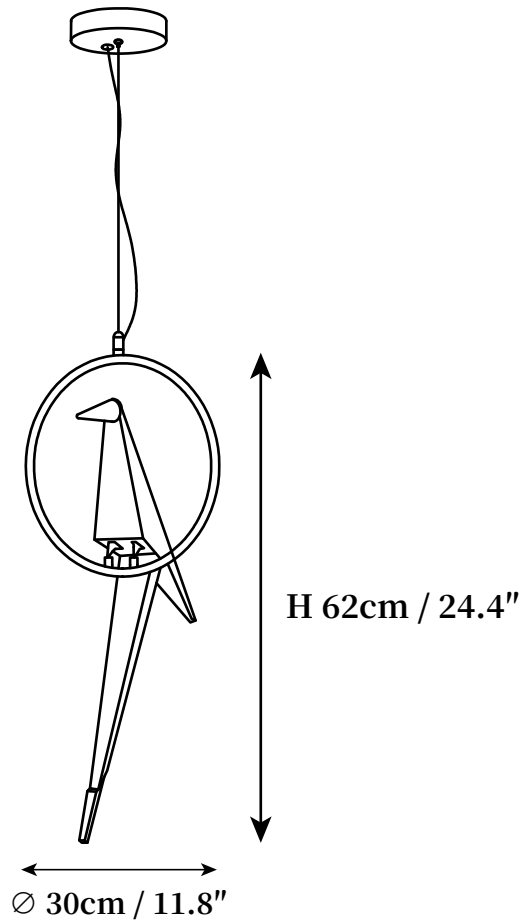

SPECIFICATION SHEET

SPECIFICATION DETAILS

*For custom options, consult factory for details

Fixture Dimensions	D 8.7" x H 34.6"
Light source	Integrated LED
Wattage	~ 6W
Voltage	AC 110-240V
Dimming	Not supported
CRI(Ra)	90+ CRI
Mounting	Hardwired.
LED Rated Life	30000 hours
Color Temperature	Warm Light (3000K), Neutral Light (4000K), Cool Light (6000K)
Control method	Compatible with common wall switches(not included).
Finishes	Gold.
Shadow Details	White.
Material	Acrylic, Metal.
Wire Length	Suspension rod length 50cm/19.7", and can be spliced as needed.

SPECIFICATION SHEET

SPECIFICATION DETAILS

*For custom options, consult factory for details

Fixture Dimensions	D 7.9" x H 23.6"
Light source	Integrated LED
Wattage	~ 6W
Voltage	AC 110-240V
Dimming	Not supported
CRI(Ra)	90+ CRI
Mounting	Hardwired.
LED Rated Life	30000 hours
Color Temperature	Warm Light (3000K), Neutral Light (4000K), Cool Light (6000K)
Control method	Compatible with common wall switches(not included).
Finishes	Gold.
Shadow Details	White.
Material	Acrylic, Metal.
Wire Length	The standard length of the cord is 59" (150 cm), the length is adjustable.

SPECIFICATION SHEET

SPECIFICATION DETAILS

*For custom options, consult factory for details

Fixture Dimensions	D 11.8" x H 24.4"
Light source	Integrated LED
Wattage	~ 6W
Voltage	AC 110-240V
Dimming	Not supported
CRI(Ra)	90+ CRI
Mounting	Hardwired.
LED Rated Life	30000 hours
Color Temperature	Warm Light (3000K), Neutral Light (4000K), Cool Light (6000K)
Control method	Compatible with common wall switches(not included).
Finishes	Gold.
Shadow Details	White.
Material	Acrylic, Metal.
Wire Length	The standard length of the cord is 59" (150 cm), the length is adjustable.