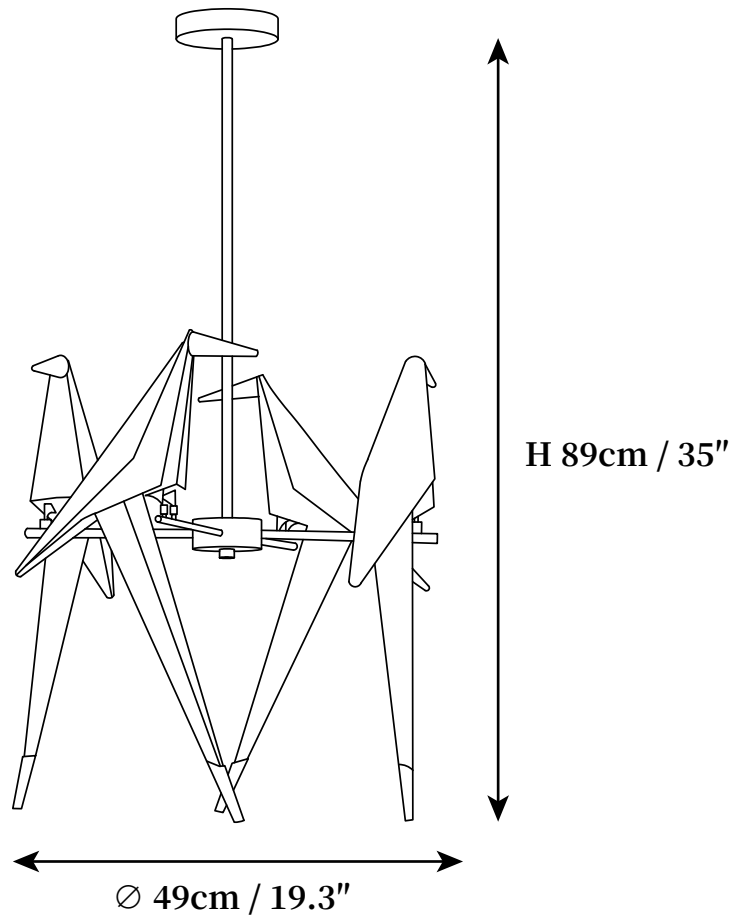

SPECIFICATION SHEET

SPECIFICATION DETAILS

*For custom options, consult factory for details

Fixture Dimensions	D 26.8" x H 19.7"
Light source	Integrated LED
Wattage	~ 18W
Voltage	AC 110-240V
Dimming	Not supported
CRI(Ra)	90+ CRI
Mounting	Hardwired.
LED Rated Life	30000 hours
Color Temperature	Warm Light (3000K), Neutral Light (4000K), Cool Light (6000K)
Control method	Compatible with common wall switches(not included).
Finishes	Gold.
Shadow Details	White.
Material	Acrylic, Metal.
Wire Length	The standard length of the cord is 59" (150 cm), the length is adjustable.

SPECIFICATION SHEET

SPECIFICATION DETAILS

*For custom options, consult factory for details

Fixture Dimensions	D 29.5" x H 40.9"
Light source	Integrated LED
Wattage	~ 24W
Voltage	AC 110-240V
Dimming	Not supported
CRI(Ra)	90+ CRI
Mounting	Hardwired.
LED Rated Life	30000 hours
Color Temperature	Warm Light (3000K), Neutral Light (4000K), Cool Light (6000K)
Control method	Compatible with common wall switches(not included).
Finishes	Gold.
Shadow Details	White.
Material	Acrylic, Metal.
Wire Length	Suspension rod length 50cm/19.7", and can be spliced

SPECIFICATION SHEET

SPECIFICATION DETAILS

*For custom options, consult factory for details

Fixture Dimensions	D 19.3" x H 35"
Light source	Integrated LED
Wattage	~ 24W
Voltage	AC 110-240V
Dimming	Not supported
CRI(Ra)	90+ CRI
Mounting	Hardwired.
LED Rated Life	30000 hours
Color Temperature	Warm Light (3000K), Neutral Light (4000K), Cool Light (6000K)
Control method	Compatible with common wall switches (not included).
Finishes	Gold.
Shadow Details	White.
Material	Acrylic, Metal.
Wire Length	Suspension rod length 50cm/19.7", and can be spliced as needed.