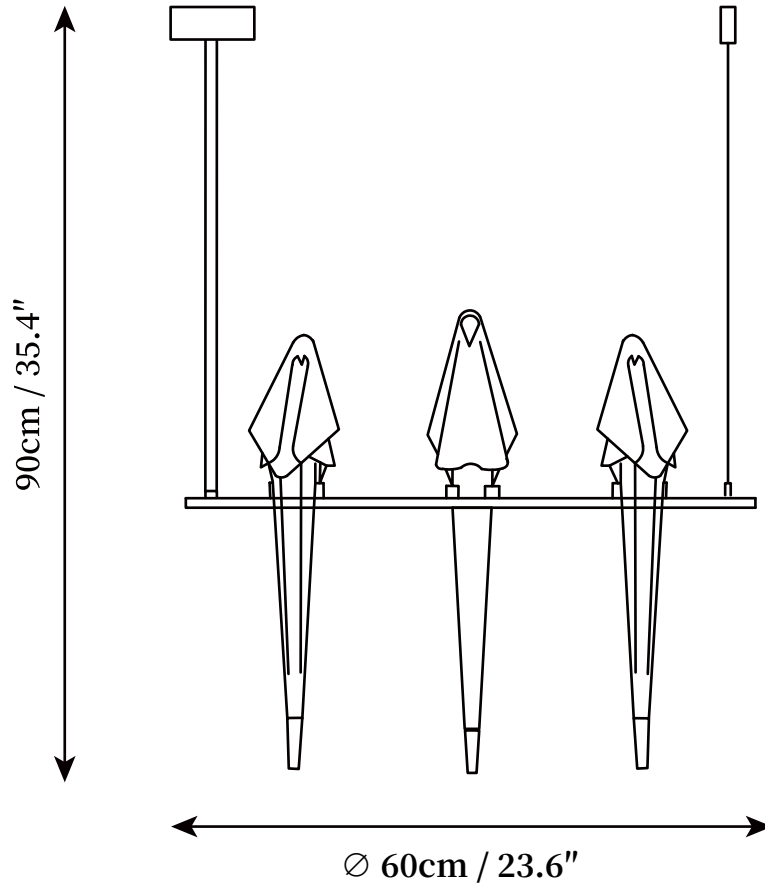

SPECIFICATION SHEET

SPECIFICATION DETAILS

*For custom options, consult factory for details

Fixture Dimensions	D 11.8" x H 24.4"
Light source	Integrated LED
Wattage	~ 6W
Voltage	AC 110-240V
Dimming	Not supported
CRI(Ra)	90+ CRI
Mounting	Hardwired.
LED Rated Life	30000 hours
Color Temperature	Warm Light (3000K), Neutral Light (4000K), Cool Light (6000K)
Control method	Compatible with common wall switches(not included).
Finishes	Gold.
Shadow Details	White.
Material	Acrylic, Metal.
Wire Length	The standard length of the cord is 59" (150 cm), the length is adjustable.

SPECIFICATION SHEET

SPECIFICATION DETAILS

*For custom options, consult factory for details

Fixture Dimensions	D 12.6" x H 28"
Light source	Integrated LED
Wattage	~ 12W
Voltage	AC 110-240V
Dimming	Not supported
CRI(Ra)	90+ CRI
Mounting	Hardwired.
LED Rated Life	30000 hours
Color Temperature	Warm Light (3000K), Neutral Light (4000K), Cool Light (6000K)
Control method	Compatible with common wall switches (not included).
Finishes	Gold.
Shadow Details	White.
Material	Acrylic, Metal.
Wire Length	The standard length of the cord is 59" (150 cm), the length is adjustable.

SPECIFICATION SHEET

SPECIFICATION DETAILS

*For custom options, consult factory for details

Fixture Dimensions	D 23.6" x H 35.4"
Light source	Integrated LED
Wattage	~ 18W
Voltage	AC 110-240V
Dimming	Not supported
CRI(Ra)	90+ CRI
Mounting	Hardwired.
LED Rated Life	30000 hours
Color Temperature	Warm Light (3000K), Neutral Light (4000K), Cool Light (6000K)
Control method	Compatible with common wall switches(not included).
Finishes	Gold.
Shadow Details	White.
Material	Acrylic, Metal.
Wire Length	Suspension rod length 50cm/19.7", and can be spliced as needed.