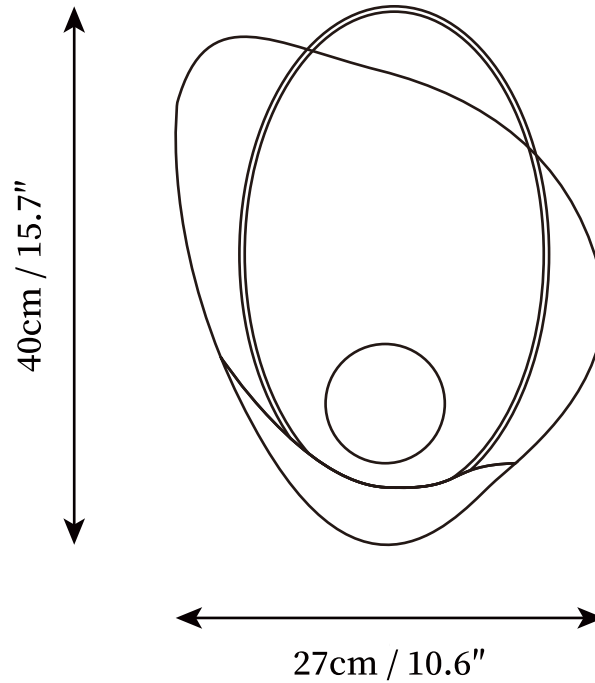

SPECIFICATION SHEET

SPECIFICATION DETAILS

*For custom options, consult factory for details

Fixture Dimensions	D 10.6" x H 15.7"
Light source	Integrated LED
Wattage	~ 5W
Voltage	AC 110-240V
Dimming	Not supported
CRI(Ra)	90+CRI
Mounting	Hardwired.
LED Rated Life	30000 hours
Color Temperature	Warm Light (3000K), Neutral Light (4000K), Cool Light (6000K)
Control method	Hidden switch or push-button switch.
Finishes	Gold.
Shade Details	Black, White.
Material	Resin, Iron.