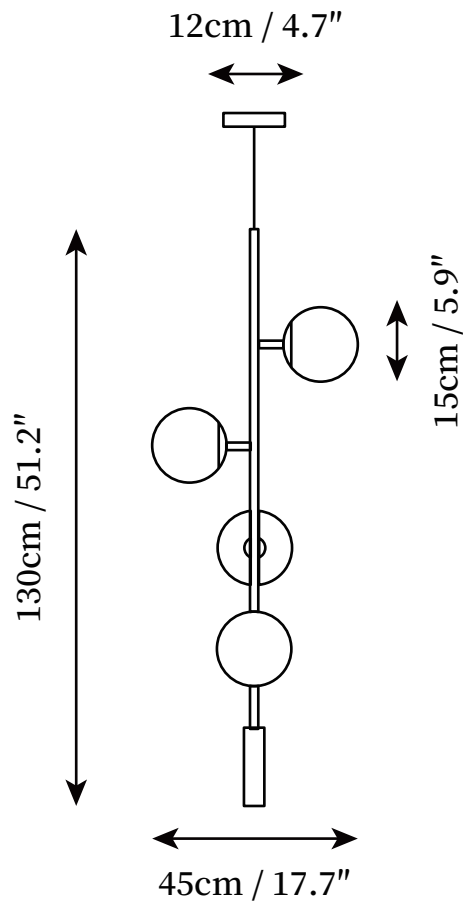

## SPECIFICATION DETAILS

\*For custom options, consult factory for details

<b>Fixture Dimensions</b>	D 17.7" x H 51.2"
<b>Light source</b>	E27
<b>Wattage</b>	40W
<b>Voltage</b>	AC 110-240V
<b>Color Temperature</b>	Based on the purchase of light bulbs
<b>CRI(Ra)</b>	80CRI
<b>Mounting</b>	Ceiling
<b>Driver Required</b>	NO
<b>Optional Color Temps</b>	Buy bulbs as needed
<b>LED Rated Life</b>	Based on bulb life (we do not supply bulbs)
<b>Dimming</b>	Dimming is not supported
<b>Finishes</b>	Black, Brass
<b>Glass Details</b>	White, Clear, Smoke, Amber, Blue
<b>Material</b>	Metal, Glass, Brass
<b>Wire Length</b>	59"
<b>Wire Type</b>	Black Coaxial Wire