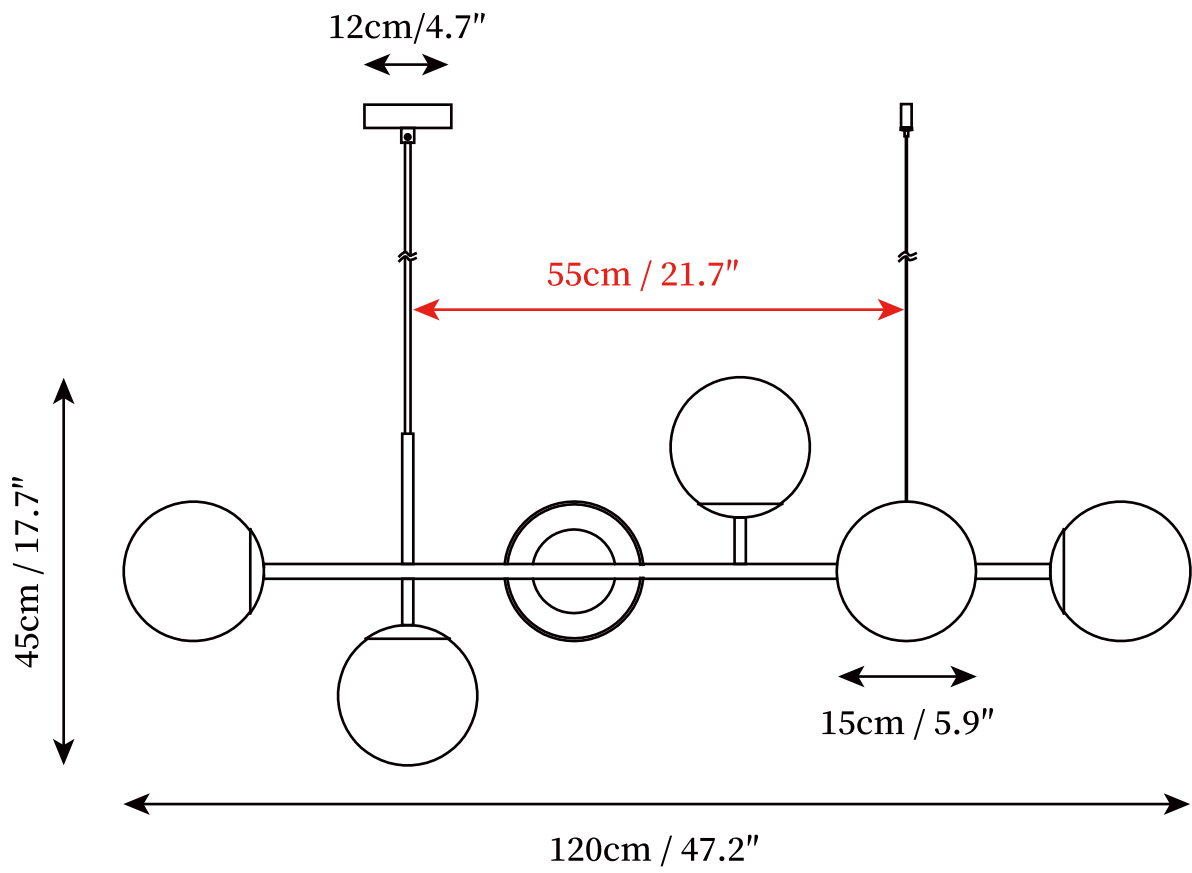

SPECIFICATION SHEET

SPECIFICATION DETAILS

*For custom options, consult factory for details

Fixture Dimensions	L 47.2" x H 17.7"
Light source	E26 or E27 (bulb not included).
Wattage	MAX 40W incandescent bulb or LED equivalent.
Voltage	AC 110-240V
Mounting	Hardwired.
Dimming	Compatible with dimmable bulbs (bulb not included)
Control method	Compatible with common wall switches(not included)
Finishes	Black, Brass.
Shade Details	White, Clear, Smoke grey, Amber, Green.
Material	Brass, Glass, Metal.
Wire Length	The standard length of the cord is 59" (150 cm), the length is adjustable.