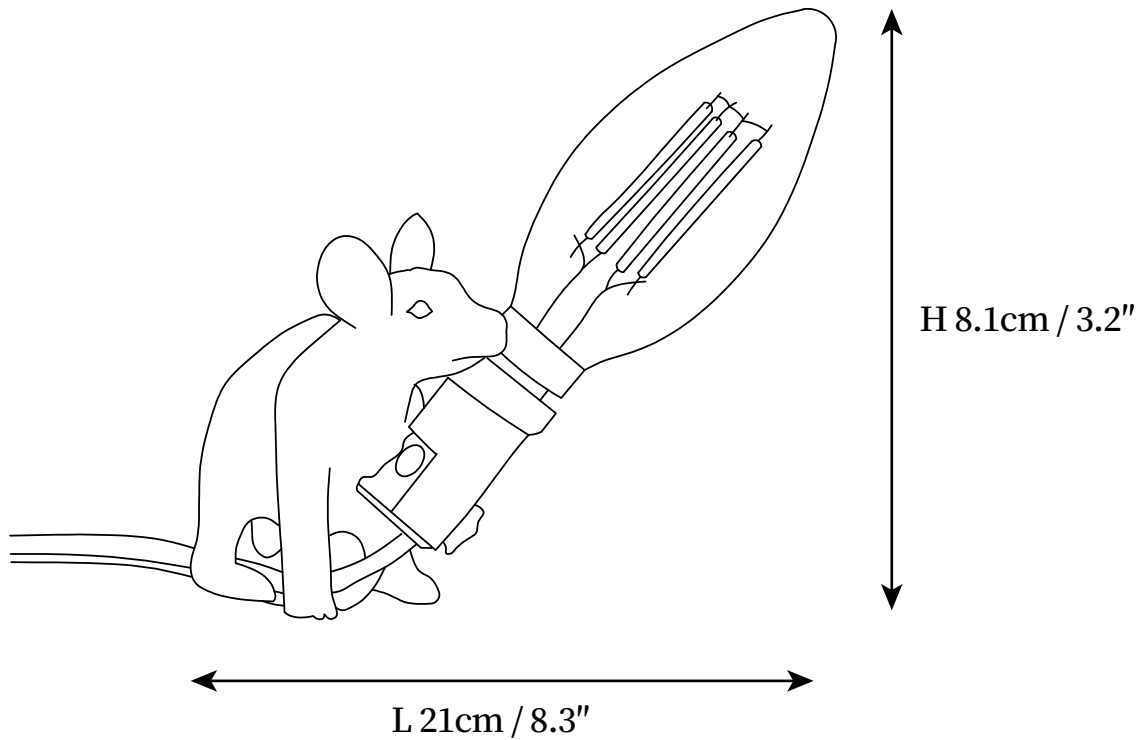

## SPECIFICATION DETAILS

\*For custom options, consult factory for details

<b>Fixture Dimensions</b>	W 3.4" x L 5.2" x H 5.7"
<b>Light source</b>	E26 or E27. (bulb not included)
<b>Wattage</b>	MAX 40W incandescent bulb or LED equivalent.
<b>Voltage</b>	AC 110-240V
<b>Mounting</b>	Hardwired.
<b>Dimming</b>	Compatible with dimmable bulbs (bulb not included)
<b>Control method</b>	Compatible with common wall switches (not included)
<b>Finishes</b>	White.
<b>Shade Details</b>	White.
<b>Material</b>	Resin, Metal.

## SPECIFICATION DETAILS

\*For custom options, consult factory for details

<b>Fixture Dimensions</b>	W 2" x L 5.9" x H 4.9"
<b>Light source</b>	E26 or E27. (bulb not included)
<b>Wattage</b>	MAX 40W incandescent bulb or LED equivalent.
<b>Voltage</b>	AC 110-240V
<b>Mounting</b>	Hardwired.
<b>Dimming</b>	Compatible with dimmable bulbs (bulb not included)
<b>Control method</b>	Compatible with common wall switches (not included)
<b>Finishes</b>	White.
<b>Shade Details</b>	White.
<b>Material</b>	Resin, Metal.

## SPECIFICATION DETAILS

\*For custom options, consult factory for details

<b>Fixture Dimensions</b>	W 2.4" X L 8.3" X H 3.2"
<b>Light source</b>	E26 or E27. (bulb not included)
<b>Wattage</b>	MAX 40W incandescent bulb or LED equivalent.
<b>Voltage</b>	AC 110-240V
<b>Mounting</b>	Hardwired.
<b>Dimming</b>	Compatible with dimmable bulbs (bulb not included)
<b>Control method</b>	Compatible with common wall switches (not included)
<b>Finishes</b>	White.
<b>Shade Details</b>	White.
<b>Material</b>	Resin, Metal.