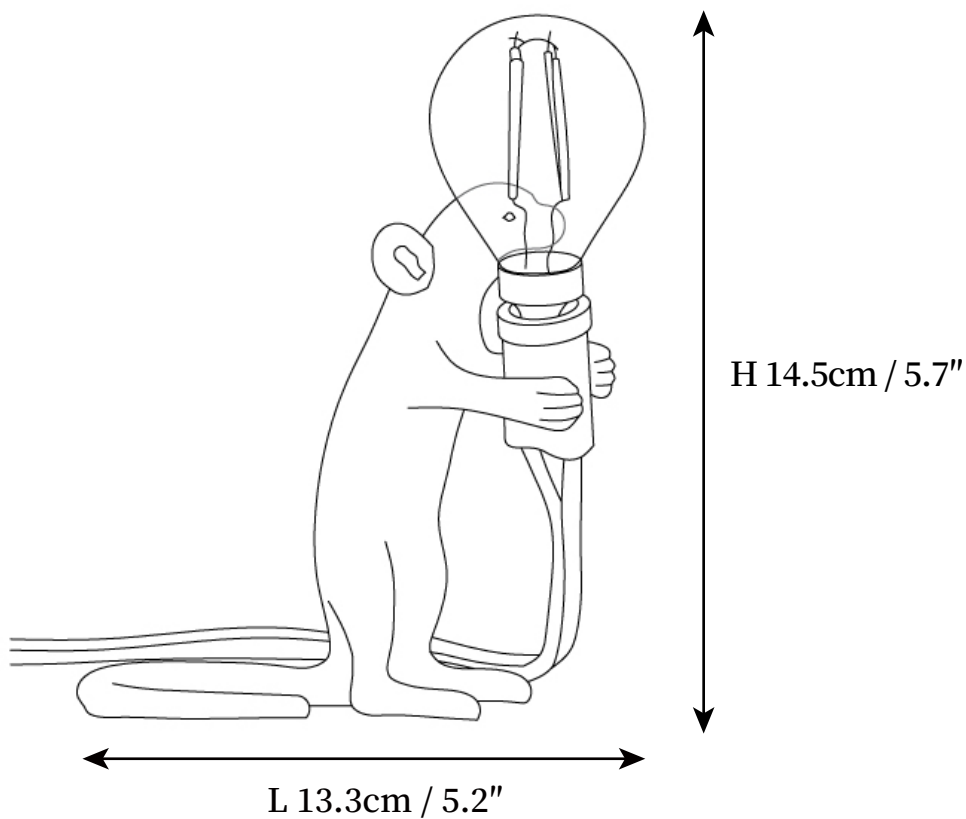

## SPECIFICATION DETAILS

\*For custom options, consult factory for details

<b>Fixture Dimensions</b>	W 3.4" x L 5.2" x H 5.7"
<b>Light source</b>	E26 or E27. (bulb not included)
<b>Wattage</b>	MAX 40W incandescent bulb or LED equivalent.
<b>Voltage</b>	AC 110-240V
<b>Mounting</b>	Hardwired.
<b>Dimming</b>	Compatible with dimmable bulbs (bulb not included)
<b>Control method</b>	Compatible with common wall switches (not included)
<b>Finishes</b>	White.
<b>Shade Details</b>	White.
<b>Material</b>	Resin, Metal.

## SPECIFICATION DETAILS

\*For custom options, consult factory for details

<b>Fixture Dimensions</b>	W 2" x L 5.9" x H 4.9"
<b>Light source</b>	E26 or E27. (bulb not included)
<b>Wattage</b>	MAX 40W incandescent bulb or LED equivalent.
<b>Voltage</b>	AC 110-240V
<b>Mounting</b>	Hardwired.
<b>Dimming</b>	Compatible with dimmable bulbs (bulb not included)
<b>Control method</b>	Compatible with common wall switches (not included)
<b>Finishes</b>	White.
<b>Shade Details</b>	White.
<b>Material</b>	Resin, Metal.

## SPECIFICATION DETAILS

\*For custom options, consult factory for details

<b>Fixture Dimensions</b>	W 2.4" X L 8.3" X H 3.2"
<b>Light source</b>	E26 or E27. (bulb not included)
<b>Wattage</b>	MAX 40W incandescent bulb or LED equivalent.
<b>Voltage</b>	AC 110-240V
<b>Mounting</b>	Hardwired.
<b>Dimming</b>	Compatible with dimmable bulbs (bulb not included)
<b>Control method</b>	Compatible with common wall switches (not included)
<b>Finishes</b>	White.
<b>Shade Details</b>	White.
<b>Material</b>	Resin, Metal.