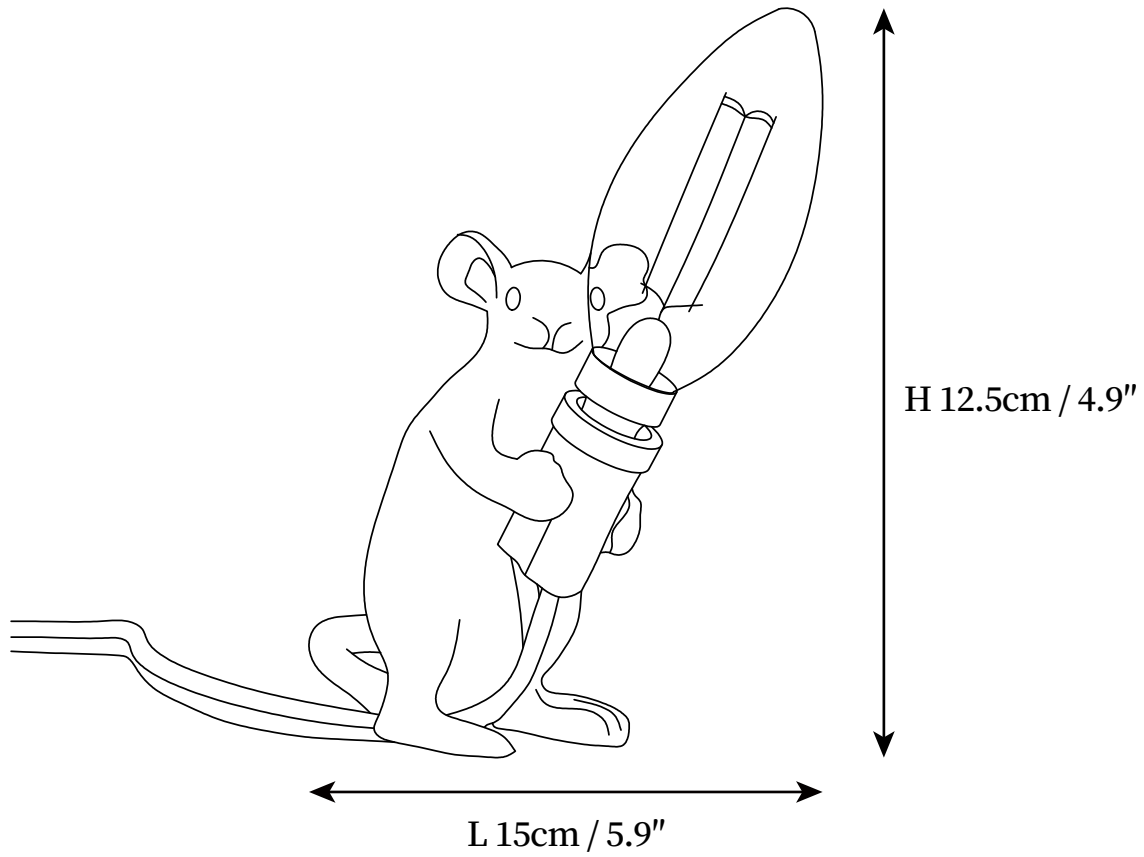

## SPECIFICATION DETAILS

\*For custom options, consult factory for details

<b>Fixture Dimensions</b>	W 3.4" x L 5.2" x H 5.7"
<b>Light source</b>	E26 or E27. (bulb not included)
<b>Wattage</b>	MAX 40W incandescent bulb or LED equivalent.
<b>Voltage</b>	AC 110-240V
<b>Mounting</b>	Hardwired.
<b>Dimming</b>	Compatible with dimmable bulbs (bulb not included)
<b>Control method</b>	Compatible with common wall switches (not included)
<b>Finishes</b>	White.
<b>Shade Details</b>	White.
<b>Material</b>	Resin, Metal.

## SPECIFICATION DETAILS

\*For custom options, consult factory for details

<b>Fixture Dimensions</b>	W 2" x L 5.9" x H 4.9"
<b>Light source</b>	E26 or E27. (bulb not included)
<b>Wattage</b>	MAX 40W incandescent bulb or LED equivalent.
<b>Voltage</b>	AC 110-240V
<b>Mounting</b>	Hardwired.
<b>Dimming</b>	Compatible with dimmable bulbs (bulb not included)
<b>Control method</b>	Compatible with common wall switches (not included)
<b>Finishes</b>	White.
<b>Shade Details</b>	White.
<b>Material</b>	Resin, Metal.

## SPECIFICATION DETAILS

\*For custom options, consult factory for details

<b>Fixture Dimensions</b>	W 2.4" X L 8.3" X H 3.2"
<b>Light source</b>	E26 or E27. (bulb not included)
<b>Wattage</b>	MAX 40W incandescent bulb or LED equivalent.
<b>Voltage</b>	AC 110-240V
<b>Mounting</b>	Hardwired.
<b>Dimming</b>	Compatible with dimmable bulbs (bulb not included)
<b>Control method</b>	Compatible with common wall switches (not included)
<b>Finishes</b>	White.
<b>Shade Details</b>	White.
<b>Material</b>	Resin, Metal.