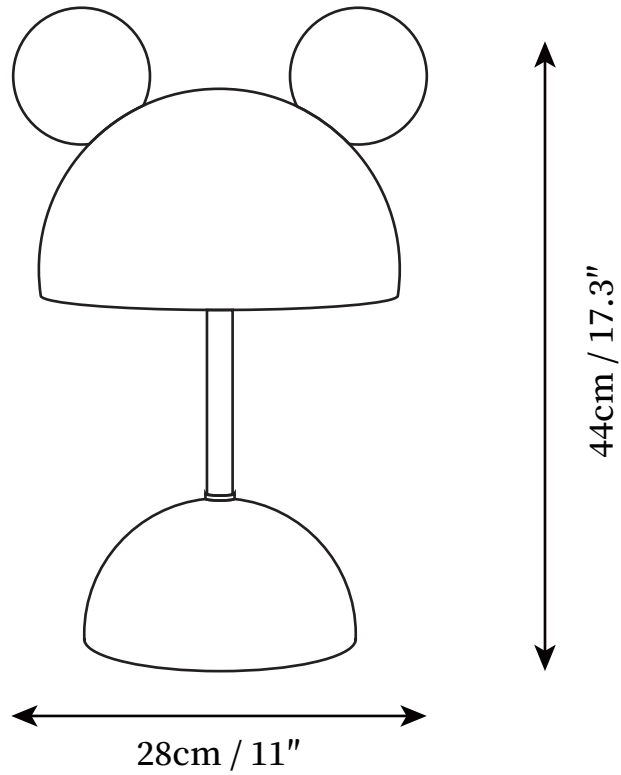

SPECIFICATION SHEET

SPECIFICATION DETAILS

*For custom options, consult factory for details

Fixture Dimensions	D 11" x H 17.3"
Light source	E27
Wattage	40W
Voltage	AC 110-240V
Color Temperature	Based on the purchase of light bulbs
CRI(Ra)	80CRI
Mounting	Table
Driver Required	NO
Optional Color Temps	Buy bulbs as needed
LED Rated Life	Based on bulb life (we do not supply bulbs)
Dimming	Dimming is not supported
Finishes	Marble + Gold
Shade Details	Black, Beige, Pink, Dark green, White
Material	Terrazzo, Metal, Steel, Plush cloth
Wire Length	59"
Wire Type	Wires with switch plugs