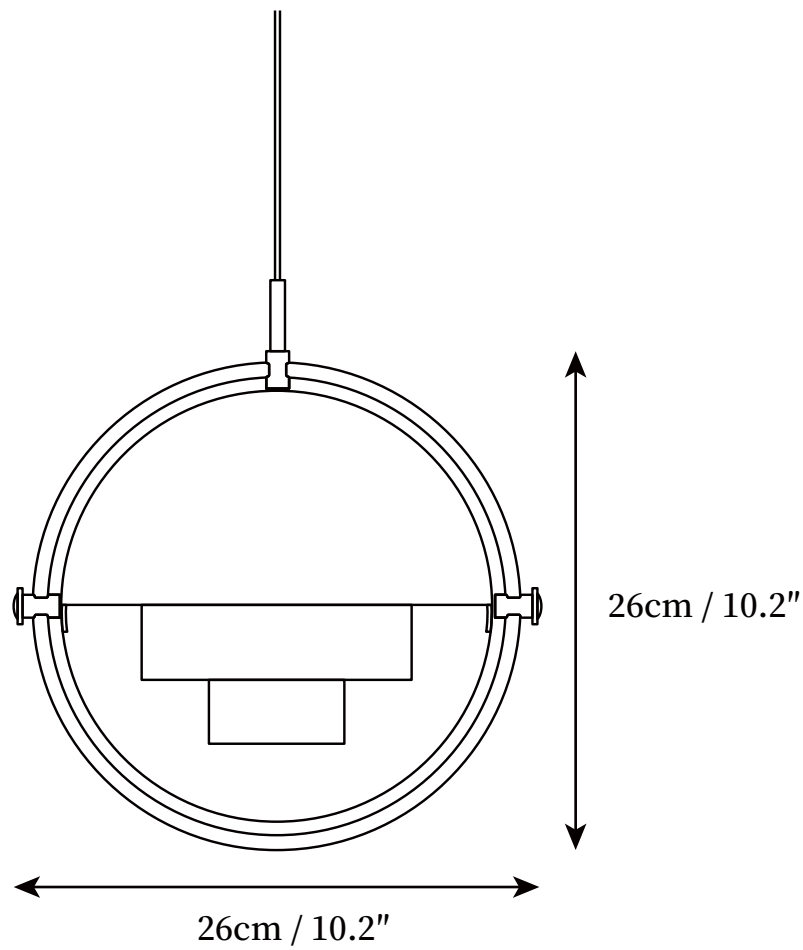

SPECIFICATION SHEET

SPECIFICATION DETAILS

*For custom options, consult factory for details

SUK	MLPL001-9
Fixture Dimensions	D 10.2" x H 10.2"
Light source	E26 or E27. (bulb not included)
Wattage	MAX 40W incandescent bulb or LED equivalent.
Voltage	AC 110-240V
Mounting	Hardwired.
Dimming	Compatible with dimmable bulbs (bulb not included)
Control method	Compatible with common wall switches (not included)
Finishes	Black, Copper, Chrome, Copper+Blue, Copper+White, Copper+Black, Chrome+White, Chrome+Black.
Shade Details	Black, White, Copper, Chrome, Blue.
Material	Metal, Steel.
Wire Length	The standard length of the cord is 59" (150 cm), the length is adjustable.
Warranty	2 Years
Certification	Compatible with North America, Saudi Arabia, Europe, Australia Certification

SPECIFICATION DETAILS

*For custom options, consult factory for details

Fixture Dimensions	D 15" x H 15"
Light source	E26 or E27. (bulb not included)
Wattage	MAX 40W incandescent bulb or LED equivalent.
Voltage	AC 110-240V
Mounting	Hardwired.
Dimming	Compatible with dimmable bulbs (bulb not included)
Control method	Compatible with common wall switches(not included)
Finishes	Black, Copper, Chrome, Copper+Blue, Copper+White, Copper+Black, Chrome+White, Chrome+Black.
Shade Details	Black, White, Copper, Chrome, Blue.
Material	Metal, Steel.
Wire Length	The standard length of the cord is 59" (150 cm), the length is adjustable.