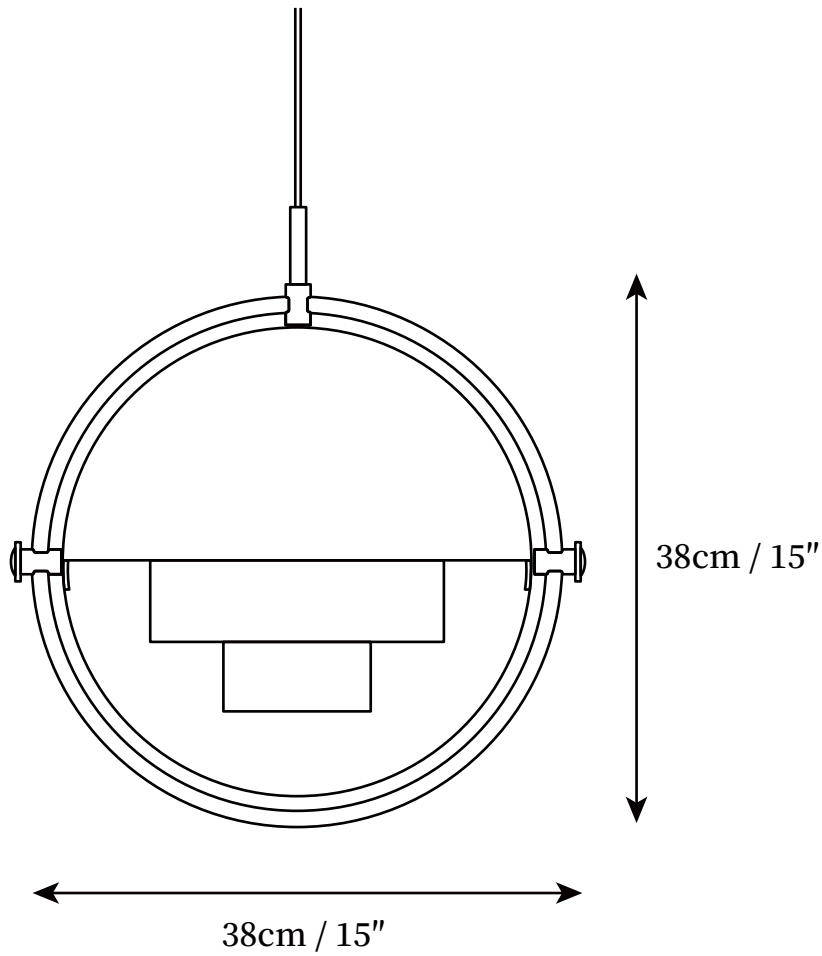

SPECIFICATION SHEET

SPECIFICATION DETAILS

*For custom options, consult factory for details

SUK	MLPL001-9
Fixture Dimensions	D 10.2" x H 10.2"
Light source	E26 or E27. (bulb not included)
Wattage	MAX 40W incandescent bulb or LED equivalent.
Voltage	AC 110-240V
Mounting	Hardwired.
Dimming	Compatible with dimmable bulbs (bulb not included)
Control method	Compatible with common wall switches (not included)
Finishes	Black, Copper, Chrome, Copper+Blue, Copper+White, Copper+Black, Chrome+White, Chrome+Black.
Shade Details	Black, White, Copper, Chrome, Blue.
Material	Metal, Steel.
Wire Length	The standard length of the cord is 59" (150 cm), the length is adjustable.
Warranty	2 Years
Certification	Compatible with North America, Saudi Arabia, Europe, Australia Certification

SPECIFICATION DETAILS

*For custom options, consult factory for details

Fixture Dimensions	D 15" x H 15"
Light source	E26 or E27. (bulb not included)
Wattage	MAX 40W incandescent bulb or LED equivalent.
Voltage	AC 110-240V
Mounting	Hardwired.
Dimming	Compatible with dimmable bulbs (bulb not included)
Control method	Compatible with common wall switches(not included)
Finishes	Black, Copper, Chrome, Copper+Blue, Copper+White, Copper+Black, Chrome+White, Chrome+Black.
Shade Details	Black, White, Copper, Chrome, Blue.
Material	Metal, Steel.
Wire Length	The standard length of the cord is 59" (150 cm), the length is adjustable.