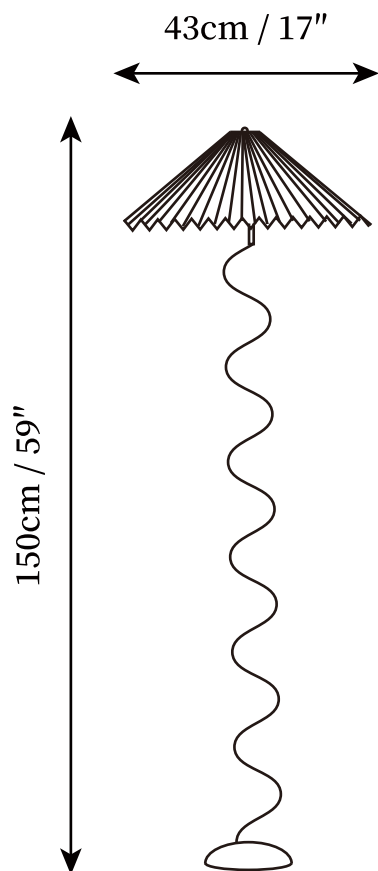

SPECIFICATION SHEET

SPECIFICATION DETAILS

*For custom options, consult factory for details

Fixture Dimensions	D 17" x H 59"
Light source	E14 (bulb not included)
Wattage	MAX 15W incandescent bulb or LED equivalent.
Voltage	AC 110-240V
Dimming	Compatible with dimmable bulbs (bulb not included)
Control method	In line ON / OFF switch.
Finishes	Black.
Shade Details	Beige, White, Dark green, Black.
Material	Metal, Fabric.
Cord Length	Supplied with switched plug cord, length ~59" (150cm).