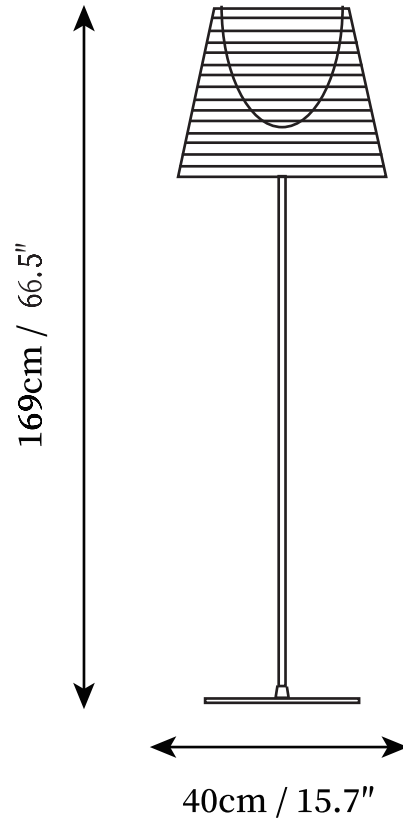

## SPECIFICATION DETAILS

\*For custom options, consult factory for details

<b>Fixture Dimensions</b>	D 15.7 x H 66.5
<b>Light source</b>	E27
<b>Wattage</b>	Max 40W
<b>Voltage</b>	AC 110-240V
<b>Color Temperature</b>	Based on the purchase of light bulbs
<b>CRI(Ra)</b>	80CRI
<b>Mounting</b>	Floor
<b>Driver Required</b>	NO
<b>Optional Color Temps</b>	Buy bulbs as needed
<b>LED Rated Life</b>	Based on bulb life (we do not supply bulbs)
<b>Dimming</b>	Dimming is not supported
<b>Finishes</b>	Silver
<b>Shade Details</b>	Transparent, Smoky, Bronze
<b>Material</b>	Metal, Acrylic, Plastic
<b>Wire Length</b>	98.4"
<b>Wire Type</b>	Wire with switch plug