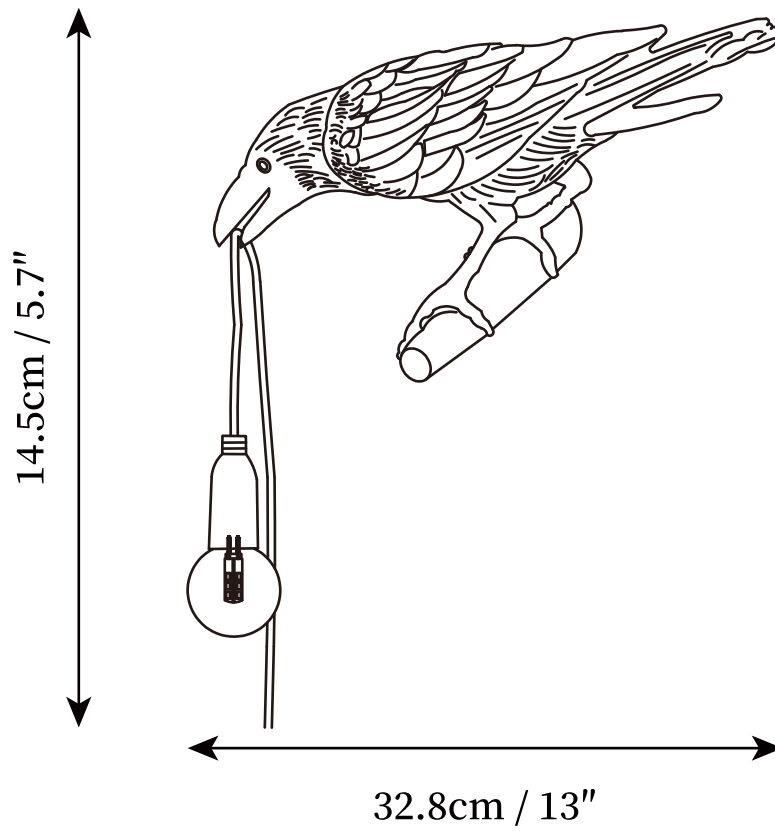

SPECIFICATION SHEET

SPECIFICATION DETAILS

*For custom options, consult factory for details

Fixture Dimensions	Ø 13" x H 5.7"
Light source	E26 or E27 (bulb not included)
Wattage	MAX 40W incandescent bulb or LED equivalent.
Voltage	AC 110-240V
Dimming	Compatible with dimmable bulbs (bulb not included)
Control method	In line ON / OFF switch.
Finishes	Black, White.
Shade Details	Clear.
Cord Length	Supplied with switched plug cord, length ~59" (150cm).
Material	Resin, Metal.