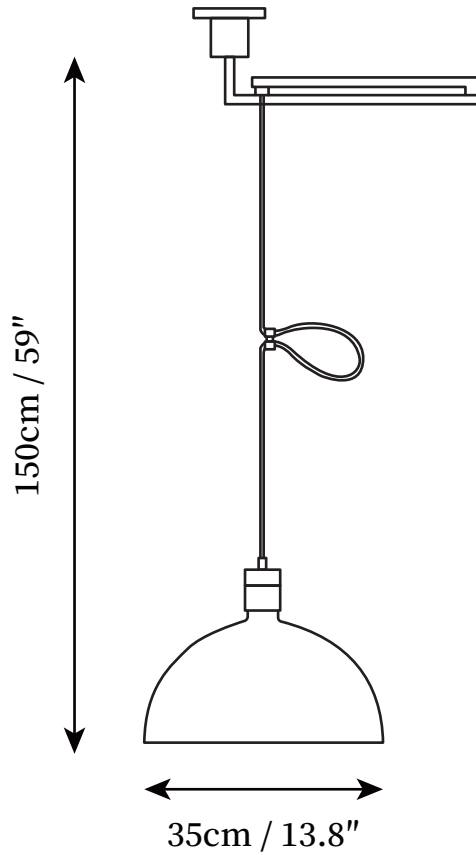

SPECIFICATION SHEET

SPECIFICATION DETAILS

*For custom options, consult factory for details

Fixture Dimensions	D 13.8"
Light source	E27
Wattage	40W
Voltage	AC 110-240V
Color Temperature	Based on the purchase of light bulbs
CRI(Ra)	80CRI
Mounting	Ceiling
Driver Required	NO
Optional Color Temps	Buy bulbs as needed
LED Rated Life	Based on bulb life (we do not supply bulbs)
Dimming	Dimming is not supported
Finishes	Chrome
Shade Details	Chrome, White
Material	Metal
Wire Length	59"
Wire Type	Black Coaxial Wire