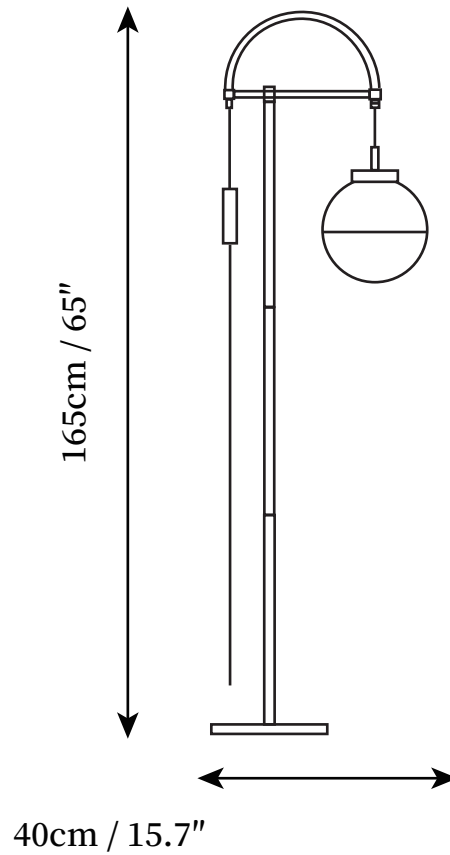

SPECIFICATION SHEET

SPECIFICATION DETAILS

*For custom options, consult factory for details

Fixture Dimensions	D 15.7" x H 65"
Light source	G9
Wattage	3W
Voltage	AC 110-240V
Color Temperature	Based on the purchase of light bulbs
CRI(Ra)	80CRI
Mounting	Floor
Driver Required	NO
Optional Color Temps	Buy bulbs as needed
LED Rated Life	Based on bulb life (we do not supply bulbs)
Dimming	Dimming is not supported
Finishes	Gold
Glass Details	White
Material	Metal, Glass
Wire Length	78.7"
Wire Type	Wire with switch plug