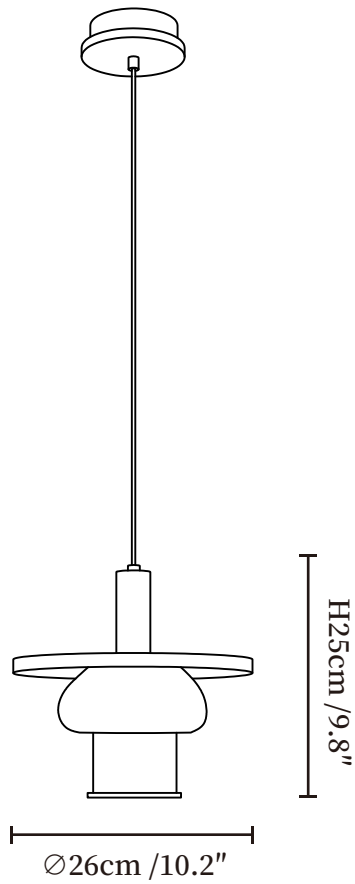

# SPECIFICATION SHEET

---

## SPECIFICATION DETAILS

\*For custom options, consult factory for details

<b>Fixture Dimensions</b>	Ø 10.2" x H 9.8"
<b>Light source</b>	Integrated LED
<b>Wattage</b>	~ 5W
<b>Voltage</b>	AC 110-240V
<b>Dimming</b>	Not supported
<b>CRI(Ra)</b>	90+ CRI
<b>Mounting</b>	Hardwired.
<b>LED Rated Life</b>	30000 hours
<b>Color Temperature</b>	Warm Light (3000K), Neutral Light (4000K), Cool Light (6000K)
<b>Control method</b>	Compatible with common wall switches (
<b>Finishes</b>	Wood Color, Walnut Color, Black
<b>Shadow Details</b>	White
<b>Material</b>	Metal, Wood, Glass
<b>Wire Length</b>	The standard length of the cord is 59" (150 cm), the length is adjustable.