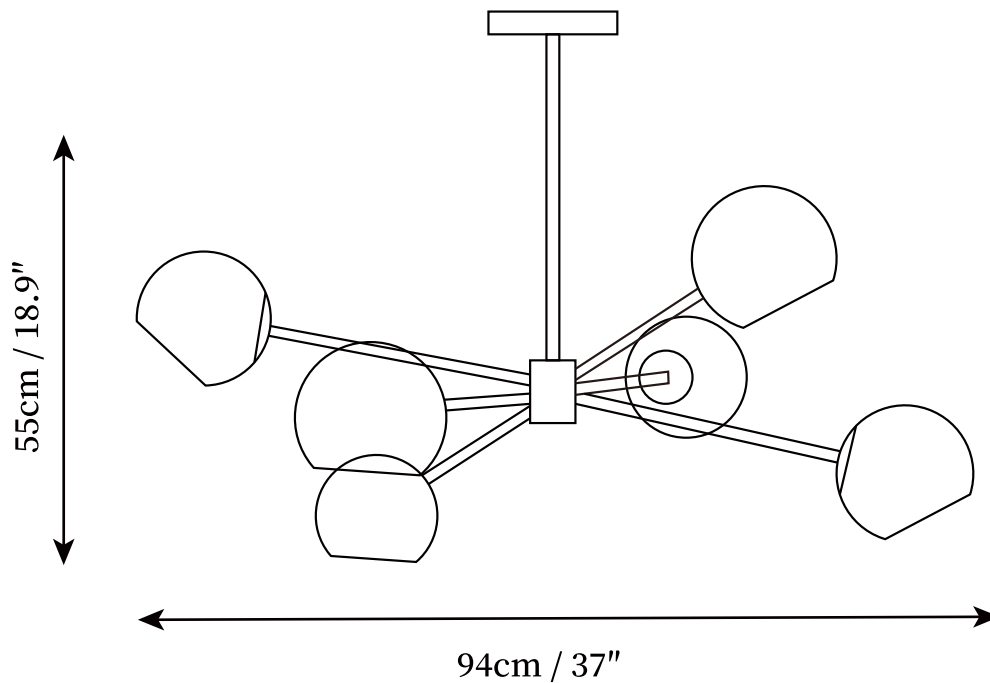

SPECIFICATION SHEET

SPECIFICATION DETAILS

*For custom options, consult factory for details

Fixture Dimensions	D 37" x H 18.9"
Light source	E26 or E27. (bulb not included)
Wattage	MAX 15W incandescent bulb or LED equivalent.
Voltage	AC 110-240V
Mounting	Hardwired.
Dimming	Compatible with dimmable bulbs (bulb not included)
Control method	Compatible with common wall switches(not included)
Finishes	Gold, Black.
Shade Details	White.
Material	Metal, Glass.
Rod Length	Suspension rod length 60cm / 23.6", and can be spliced as needed.