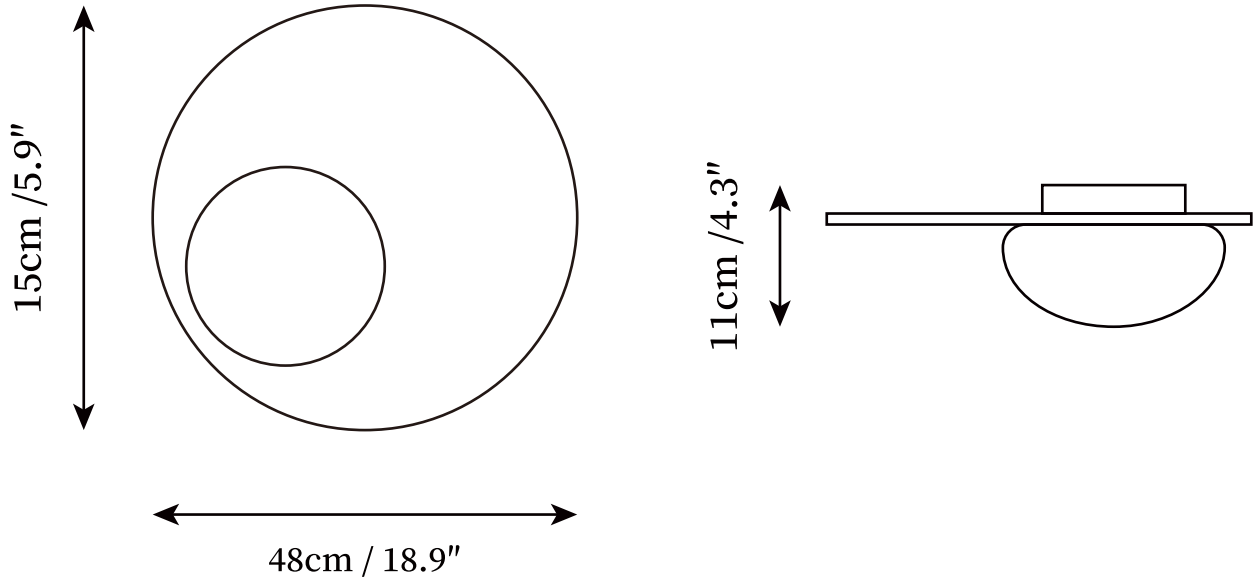

SPECIFICATION SHEET

SPECIFICATION DETAILS

*For custom options, consult factory for details

Fixture Dimmensions	D 13.4" x H 13.4"
Light source	Integrated LED
Wattage	~8 Watts
Voltage	AC 110-240V
Dimming	Not supported
CRI(Ra)	90+CRI
Mounting	Hardwired.
LED Rated Life	30000 hours
Color Temperature	Warm Light (3000K), Neutral Light (4000K), Cool Light (6000K)
Control method	Compatible with common wall switches (not included)
Finishes	Gold, Black
Shade Details	White
Material	Metal, Glass

SPECIFICATION SHEET

SPECIFICATION DETAILS

*For custom options, consult factory for details

Fixture Dimensions	D 18.9" x H 18.9"
Light source	Integrated LED
Wattage	~8 Watts
Voltage	AC 110-240V
Dimming	Not supported
CRI(Ra)	90+CRI
Mounting	Hardwired.
LED Rated Life	30000 hours
Color Temperature	Warm Light (3000K), Neutral Light (4000K), Cool Light (6000K)
Control method	Compatible with common wall switches (not included)
Finishes	Gold, Black
Shade Details	White
Material	Metal, Glass