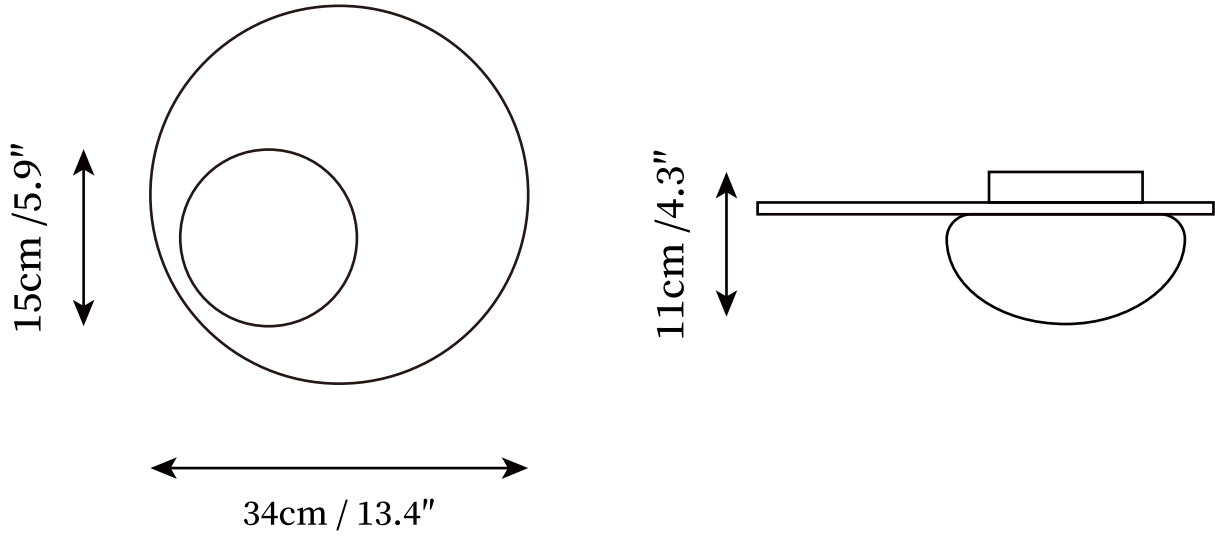

SPECIFICATION SHEET

SPECIFICATION DETAILS

*For custom options, consult factory for details

Fixture Dimmensions	D 13.4" x H 13.4"
Light source	Integrated LED
Wattage	~8 Watts
Voltage	AC 110-240V
Dimming	Not supported
CRI(Ra)	90+CRI
Mounting	Hardwired.
LED Rated Life	30000 hours
Color Temperature	Warm Light (3000K), Neutral Light (4000K), Cool Light (6000K)
Control method	Compatible with common wall switches (not included)
Finishes	Gold, Black
Shade Details	White
Material	Metal, Glass

SPECIFICATION SHEET

SPECIFICATION DETAILS

*For custom options, consult factory for details

Fixture Dimensions	D 18.9" x H 18.9"
Light source	Integrated LED
Wattage	~8 Watts
Voltage	AC 110-240V
Dimming	Not supported
CRI(Ra)	90+CRI
Mounting	Hardwired.
LED Rated Life	30000 hours
Color Temperature	Warm Light (3000K), Neutral Light (4000K), Cool Light (6000K)
Control method	Compatible with common wall switches (not included)
Finishes	Gold, Black
Shade Details	White
Material	Metal, Glass