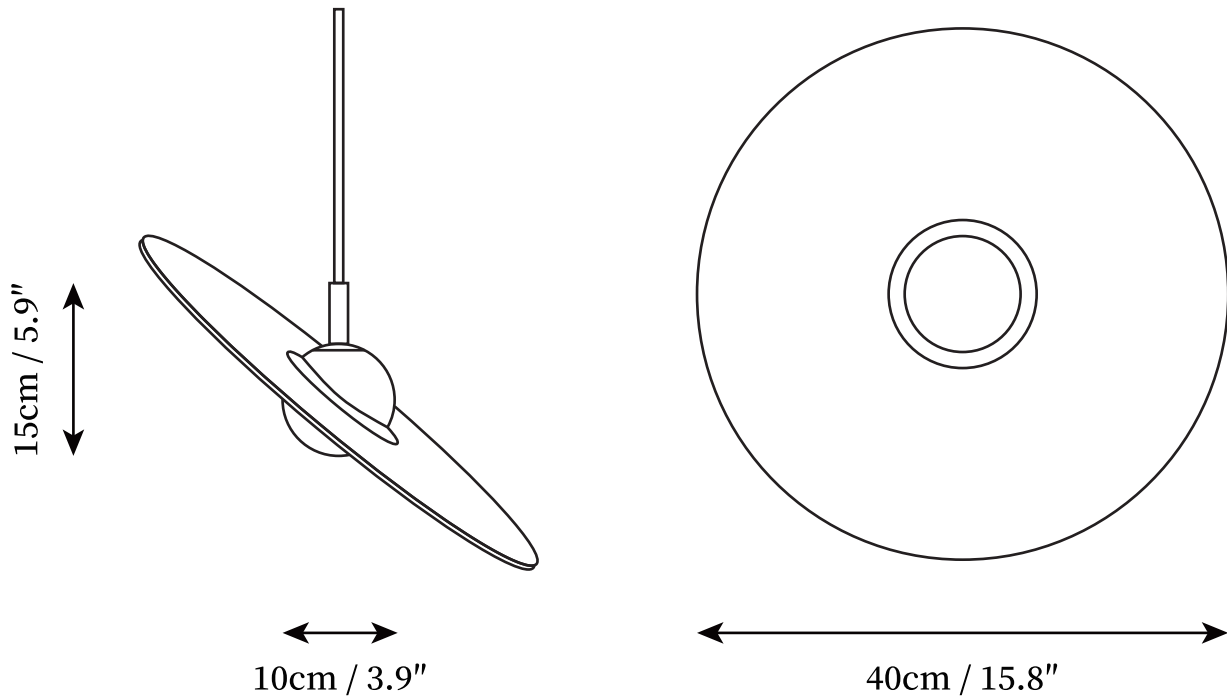

SPECIFICATION SHEET

SPECIFICATION DETAILS

*For custom options, consult factory for details

Fixture Dimensions	D 15.8" x H 5.9"
Light source	G9
Wattage	3W
Voltage	AC 110-240V
Color Temperature	Based on the purchase of light bulbs
CRI(Ra)	80CRI
Mounting	Ceiling
Driver Required	NO
Optional Color Temps	Buy bulbs as needed
LED Rated Life	Based on bulb life (we do not supply bulbs)
Dimming	Dimming is not supported
Finishes	Black, White, Red, Blue
Glass Details	White
Material	Terrazzo, Brass, Glass
Wire Length	59"
Wire Type	Black Coaxial Wire