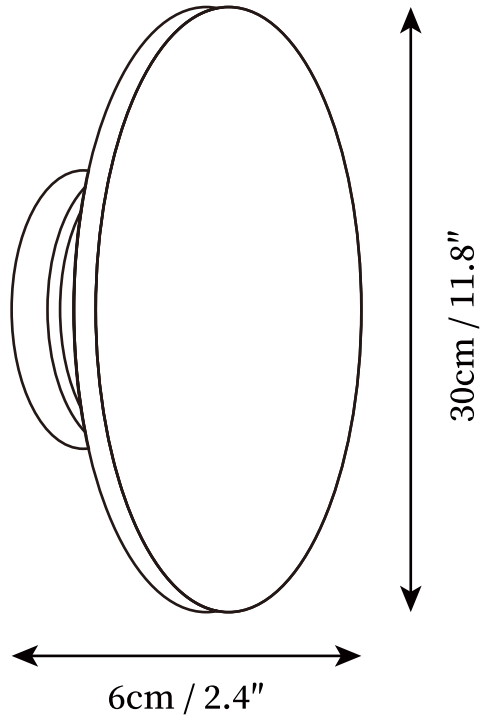

SPECIFICATION SHEET

SPECIFICATION DETAILS

*For custom options, consult factory for details

Fixture Dimensions	D 7.1" x H 1.6", D 9.5" x H 1.6", D 10.2" x H 2.4", D 11.8" x H 2.4"
Light source	Integrated LED
Wattage	~5 Watts
Voltage	AC 110-240V
Dimming	Not supported
CRI(Ra)	90+CRI
Mounting	Hardwired.
LED Rated Life	30000 hours
Color Temperature	Warm Light (3000K), Neutral Light (4000K), Cool Light (6000K)
Control method	Cement Grey, Black Terrazzo, White Terrazzo, Red Terrazzo, Blue Terrazzo.
Finishes	Cement Grey, Black Terrazzo, White Terrazzo, Red Terrazzo, Blue Terrazzo.
Shade Details	Metal, Terrazzo, Concrete.
Material	Aluminum alloy, Metal.