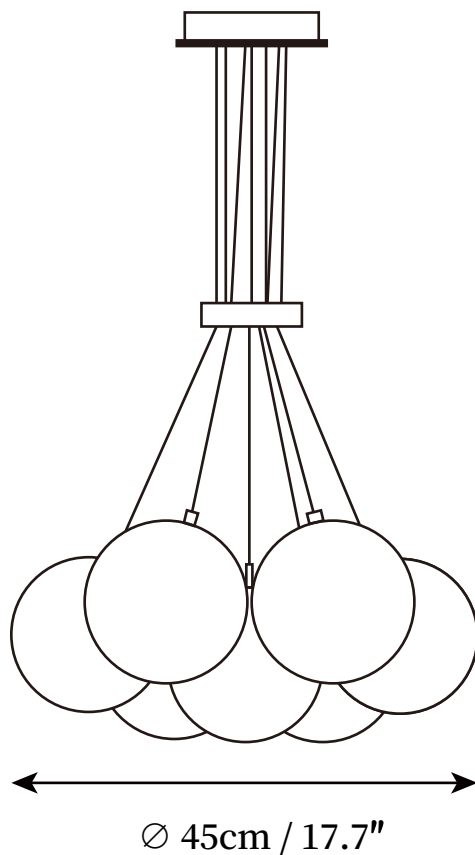

SPECIFICATION SHEET

SPECIFICATION DETAILS

*For custom options, consult factory for details

Fixture Dimensions	D 17.7" x H 59"
Light source	G9. (bulb not included).
Wattage	~ 5W incandescent bulb or LED equivalent.
Voltage	AC 110-240V
Mounting	Hardwired.
Dimming	Compatible with dimmable bulbs (bulb not included)
Control method	Compatible with common wall switches(not included)
Finishes	Gold.
Shade Details	White.
Material	Metal, Plastic.
Wire Length	The standard length of the cord is 59" (150 cm), the length is adjustable.

SPECIFICATION SHEET

SPECIFICATION DETAILS

*For custom options, consult factory for details

Fixture Dimensions	D 25.6" x H 59"
Light source	G9. (bulb not included).
Wattage	~ 5W incandescent bulb or LED equivalent.
Voltage	AC 110-240V
Mounting	Hardwired.
Dimming	Compatible with dimmable bulbs (bulb not included)
Control method	Compatible with common wall switches(not included)
Finishes	Gold.
Shade Details	White.
Material	Metal, Plastic.
Wire Length	The standard length of the cord is 59" (150 cm), the length is adjustable.

SPECIFICATION SHEET

SPECIFICATION DETAILS

*For custom options, consult factory for details

Fixture Dimensions	D 29.5" x H 59"
Light source	G9. (bulb not included).
Wattage	~ 5W incandescent bulb or LED equivalent.
Voltage	AC 110-240V
Mounting	Hardwired.
Dimming	Compatible with dimmable bulbs (bulb not included)
Control method	Compatible with common wall switches (not included)
Finishes	Gold.
Shade Details	White.
Material	Metal, Plastic.
Wire Length	The standard length of the cord is 59" (150 cm), the length is adjustable.