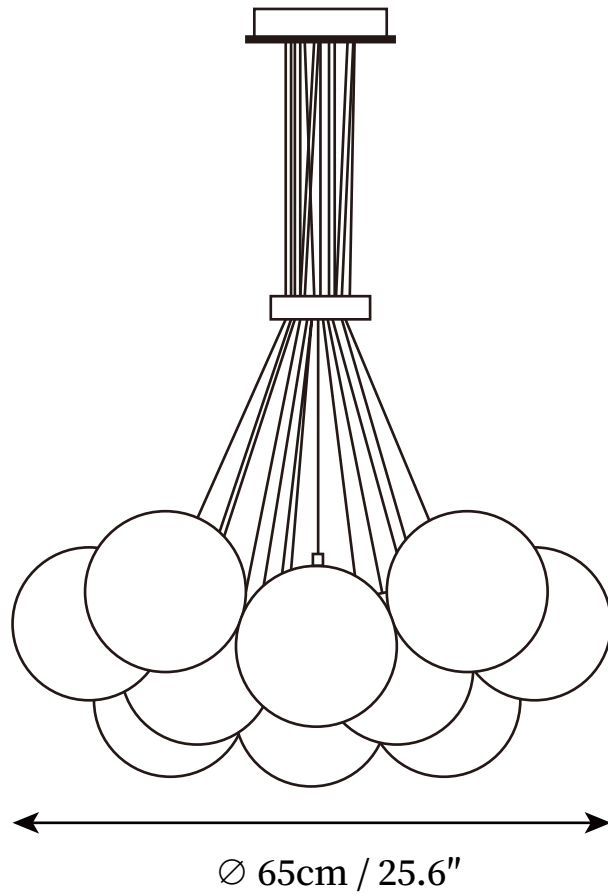

SPECIFICATION SHEET

SPECIFICATION DETAILS

*For custom options, consult factory for details

Fixture Dimensions	D 17.7" x H 59"
Light source	G9. (bulb not included).
Wattage	~ 5W incandescent bulb or LED equivalent.
Voltage	AC 110-240V
Mounting	Hardwired.
Dimming	Compatible with dimmable bulbs (bulb not included)
Control method	Compatible with common wall switches(not included)
Finishes	Gold.
Shade Details	White.
Material	Metal, Plastic.
Wire Length	The standard length of the cord is 59" (150 cm), the length is adjustable.

SPECIFICATION SHEET

SPECIFICATION DETAILS

*For custom options, consult factory for details

Fixture Dimensions	D 25.6" x H 59"
Light source	G9. (bulb not included).
Wattage	~ 5W incandescent bulb or LED equivalent.
Voltage	AC 110-240V
Mounting	Hardwired.
Dimming	Compatible with dimmable bulbs (bulb not included)
Control method	Compatible with common wall switches(not included)
Finishes	Gold.
Shade Details	White.
Material	Metal, Plastic.
Wire Length	The standard length of the cord is 59" (150 cm), the length is adjustable.

SPECIFICATION SHEET

SPECIFICATION DETAILS

*For custom options, consult factory for details

Fixture Dimensions	D 29.5" x H 59"
Light source	G9. (bulb not included).
Wattage	~ 5W incandescent bulb or LED equivalent.
Voltage	AC 110-240V
Mounting	Hardwired.
Dimming	Compatible with dimmable bulbs (bulb not included)
Control method	Compatible with common wall switches (not included)
Finishes	Gold.
Shade Details	White.
Material	Metal, Plastic.
Wire Length	The standard length of the cord is 59" (150 cm), the length is adjustable.