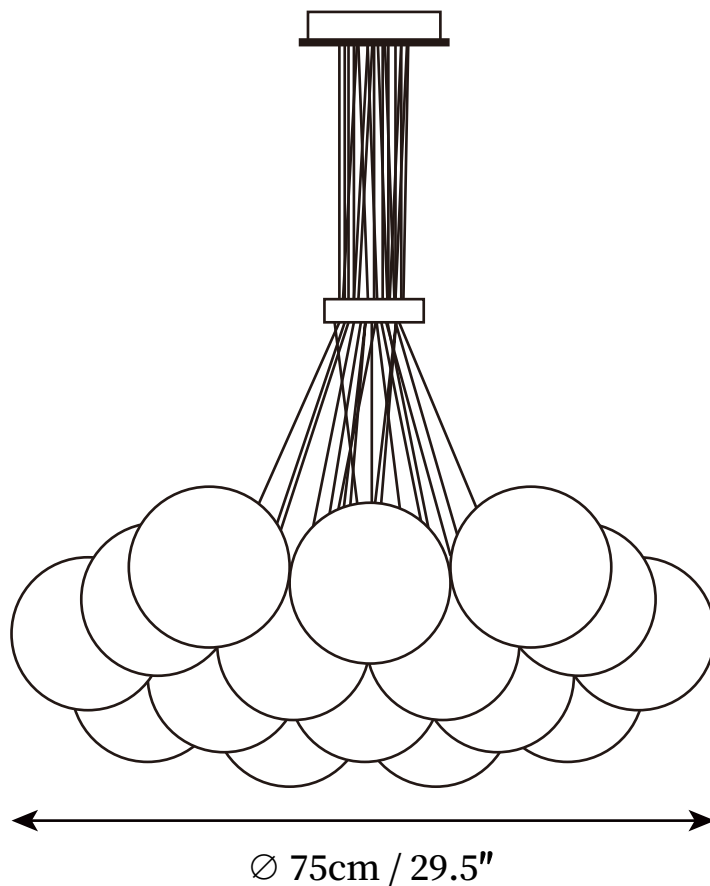

SPECIFICATION SHEET

SPECIFICATION DETAILS

*For custom options, consult factory for details

Fixture Dimensions	D 17.7" x H 59"
Light source	G9. (bulb not included).
Wattage	~ 5W incandescent bulb or LED equivalent.
Voltage	AC 110-240V
Mounting	Hardwired.
Dimming	Compatible with dimmable bulbs (bulb not included)
Control method	Compatible with common wall switches(not included)
Finishes	Gold.
Shade Details	White.
Material	Metal, Plastic.
Wire Length	The standard length of the cord is 59" (150 cm), the length is adjustable.

SPECIFICATION SHEET

SPECIFICATION DETAILS

*For custom options, consult factory for details

Fixture Dimensions	D 25.6" x H 59"
Light source	G9. (bulb not included).
Wattage	~ 5W incandescent bulb or LED equivalent.
Voltage	AC 110-240V
Mounting	Hardwired.
Dimming	Compatible with dimmable bulbs (bulb not included)
Control method	Compatible with common wall switches(not included)
Finishes	Gold.
Shade Details	White.
Material	Metal, Plastic.
Wire Length	The standard length of the cord is 59" (150 cm), the length is adjustable.

SPECIFICATION SHEET

SPECIFICATION DETAILS

*For custom options, consult factory for details

Fixture Dimensions	D 29.5" x H 59"
Light source	G9. (bulb not included).
Wattage	~ 5W incandescent bulb or LED equivalent.
Voltage	AC 110-240V
Mounting	Hardwired.
Dimming	Compatible with dimmable bulbs (bulb not included)
Control method	Compatible with common wall switches (not included)
Finishes	Gold.
Shade Details	White.
Material	Metal, Plastic.
Wire Length	The standard length of the cord is 59" (150 cm), the length is adjustable.