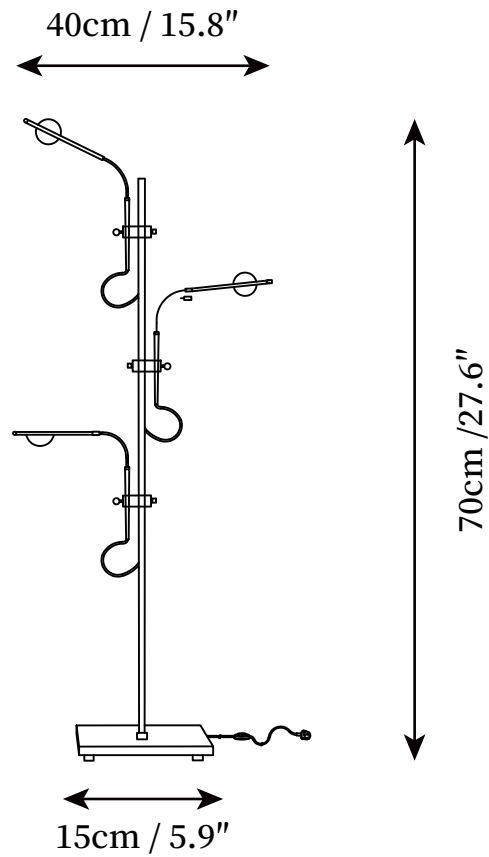

## SPECIFICATION DETAILS

\*For custom options, consult factory for details

<b>Fixture Dimensions</b>	D 15.8" x H 27.6"
<b>Light source</b>	Integrated LED
<b>Wattage</b>	~3W
<b>Voltage</b>	AC 110-240V
<b>Color Temperature</b>	3000K
<b>CRI(Ra)</b>	80CRI
<b>Mounting</b>	Table
<b>Driver Required</b>	Yes
<b>Optional Color Temps</b>	Warm White (3000K), Cool White (6000K), Daylight (4000K)
<b>LED Rated Life</b>	30000 hours
<b>Dimming</b>	Dimming is not supported
<b>Finishes</b>	Silver
<b>Shade Details</b>	Clear
<b>Material</b>	Metal, Stainless steel
<b>Wire Length</b>	59"
<b>Wire Type</b>	Provide with USB charging cable.