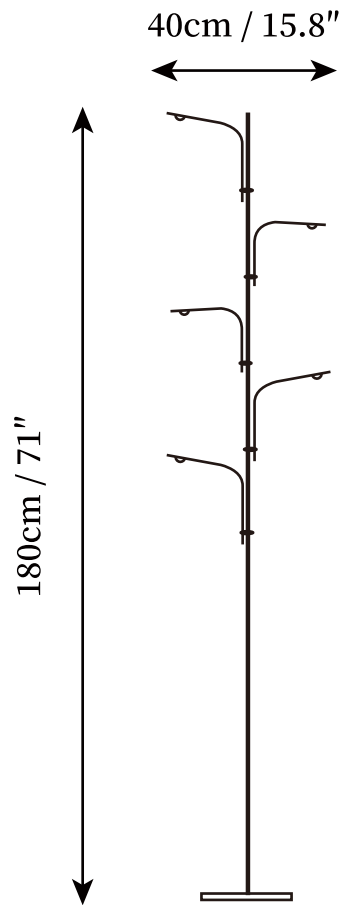

SPECIFICATION SHEET

SPECIFICATION DETAILS

*For custom options, consult factory for details

Fixture Dimensions	D 15.8" x H 62"
Light source	Integrated LED
Wattage	~ 5W incandescent bulb or LED equivalent.
Voltage	AC 110-240V
Dimming	Not supported
Control method	In line ON / OFF switch.
CRI(Ra)	90+CRI
LED Rated Life	30000 hours
Color Temperature	Neutral Light (4000K)
Finishes	Stainless steel.
Shade Details	Clear.
Material	Metal, Stainless steel, Glass.
Cord Length	Supplied with switched plug cord, length ~59" (150cm).

SPECIFICATION SHEET

SPECIFICATION DETAILS

*For custom options, consult factory for details

Fixture Dimensions	D 15.8" x H 71"
Light source	Integrated LED
Wattage	~ 5W incandescent bulb or LED equivalent.
Voltage	AC 110-240V
Dimming	Not supported
Control method	In line ON / OFF switch.
CRI(Ra)	90+CRI
LED Rated Life	30000 hours
Color Temperature	Neutral Light (4000K),
Finishes	Stainless steel.
Shade Details	Clear.
Material	Metal, Stainless steel, Glass.
Cord Length	Supplied with switched plug cord, length ~59" (150cm).