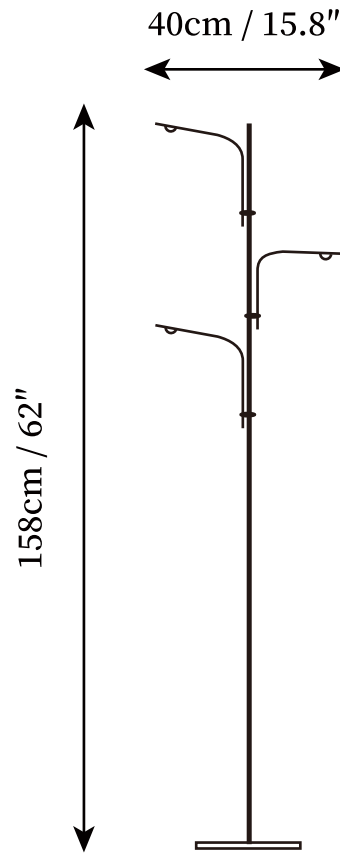

SPECIFICATION SHEET

SPECIFICATION DETAILS

*For custom options, consult factory for details

Fixture Dimensions	D 15.8" x H 62"
Light source	Integrated LED
Wattage	~ 5W incandescent bulb or LED equivalent.
Voltage	AC 110-240V
Dimming	Not supported
Control method	In line ON / OFF switch.
CRI(Ra)	90+CRI
LED Rated Life	30000 hours
Color Temperature	Neutral Light (4000K)
Finishes	Stainless steel.
Shade Details	Clear.
Material	Metal, Stainless steel, Glass.
Cord Length	Supplied with switched plug cord, length ~59" (150cm).

SPECIFICATION SHEET

SPECIFICATION DETAILS

*For custom options, consult factory for details

Fixture Dimensions	D 15.8" x H 71"
Light source	Integrated LED
Wattage	~ 5W incandescent bulb or LED equivalent.
Voltage	AC 110-240V
Dimming	Not supported
Control method	In line ON / OFF switch.
CRI(Ra)	90+CRI
LED Rated Life	30000 hours
Color Temperature	Neutral Light (4000K),
Finishes	Stainless steel.
Shade Details	Clear.
Material	Metal, Stainless steel, Glass.
Cord Length	Supplied with switched plug cord, length ~59" (150cm).