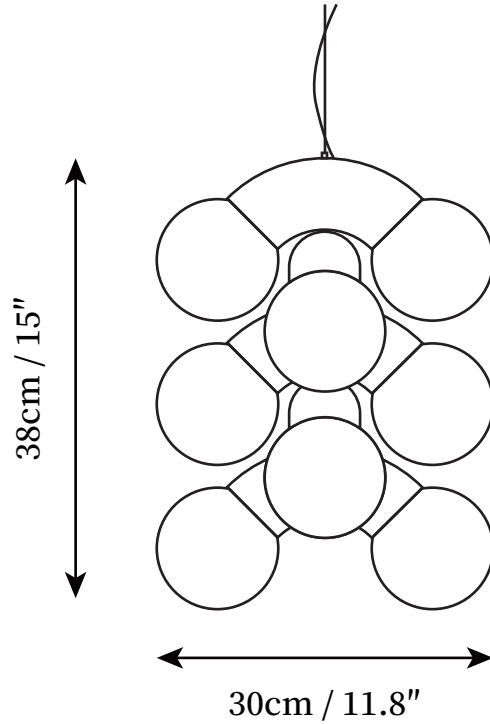

SPECIFICATION SHEET

SPECIFICATION DETAILS

*For custom options, consult factory for details

Fixture Dimensions	10heads D 11.8" x H 15"
Light source	G9
Wattage	3W (Single light)
Voltage	AC 110-240V
Color Temperature	Based on the purchase of light bulbs
CRI(Ra)	80CRI
Mounting	Ceiling
Driver Required	NO
Optional Color Temps	Buy bulbs as needed
LED Rated Life	Based on bulb life (we do not supply bulbs)
Dimming	Dimming is not supported
Finishes	Chrome
Glass Details	White
Material	Steel, Glass spheres
Wire Length	59"
Wire Type	Black Coaxial Wire