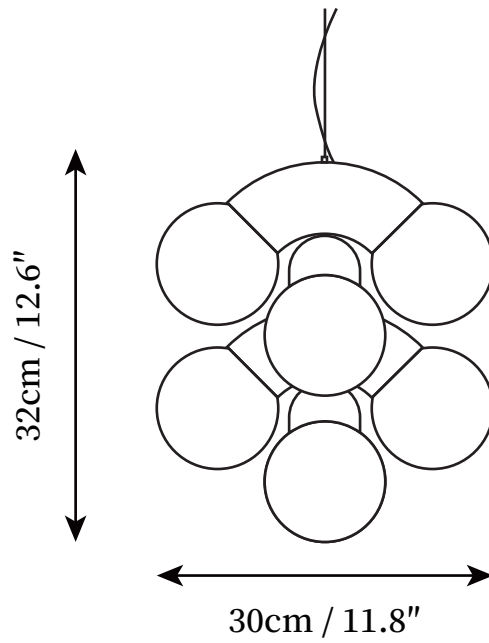

SPECIFICATION SHEET

SPECIFICATION DETAILS

*For custom options, consult factory for details

Fixture Dimensions	8heads D 11.8" x H 12.6"
Light source	G9
Wattage	3W (Single light)
Voltage	AC 110-240V
Color Temperature	Based on the purchase of light bulbs
CRI(Ra)	80CRI
Mounting	Ceiling
Driver Required	NO
Optional Color Temps	Buy bulbs as needed
LED Rated Life	Based on bulb life (we do not supply bulbs)
Dimming	Dimming is not supported
Finishes	Chrome
Glass Details	White
Material	Steel, Glass spheres
Wire Length	59"
Wire Type	Black Coaxial Wire