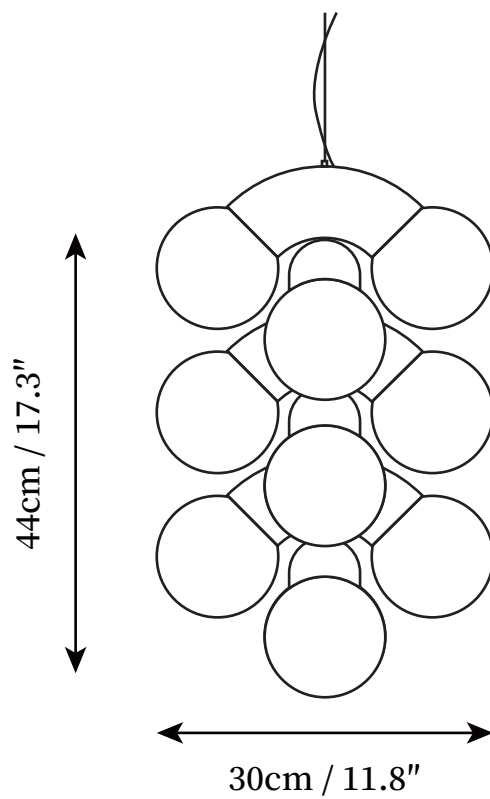

SPECIFICATION SHEET

SPECIFICATION DETAILS

*For custom options, consult factory for details

Fixture Dimensions	12heads D 11.8" x H 17.3"
Light source	G9
Wattage	3W (Single light)
Voltage	AC 110-240V
Color Temperature	Based on the purchase of light bulbs
CRI(Ra)	80CRI
Mounting	Ceiling
Driver Required	NO
Optional Color Temps	Buy bulbs as needed
LED Rated Life	Based on bulb life (we do not supply bulbs)
Dimming	Dimming is not supported
Finishes	Chrome
Glass Details	White
Material	Steel, Glass spheres
Wire Length	59"
Wire Type	Black Coaxial Wire