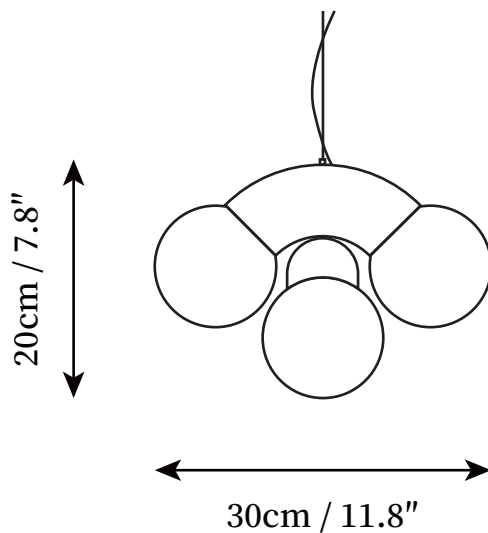

## SPECIFICATION DETAILS

\*For custom options, consult factory for details

|                             |   |
|-----------------------------|---|
| <b>Fixture Dimensions</b>   | 4heads D 11.8" x H 7.8"                     |
| <b>Light source</b>         | G9  |
| <b>Wattage</b>              | 3W (Single light)                           |
| <b>Voltage</b>              | AC 110-240V                                 |
| <b>Color Temperature</b>    | Based on the purchase of light bulbs        |
| <b>CRI(Ra)</b>              | 80CRI                                       |
| <b>Mounting</b>             | Ceiling                                     |
| <b>Driver Required</b>      | NO  |
| <b>Optional Color Temps</b> | Buy bulbs as needed                         |
| <b>LED Rated Life</b>       | Based on bulb life (we do not supply bulbs) |
| <b>Dimming</b>              | Dimming is not supported                    |
| <b>Finishes</b>             | Chrome                                      |
| <b>Glass Details</b>        | White                                       |
| <b>Material</b>             | Steel, Glass spheres                        |
| <b>Wire Length</b>          | 59"   |
| <b>Wire Type</b>            | Black Coaxial Wire                          |