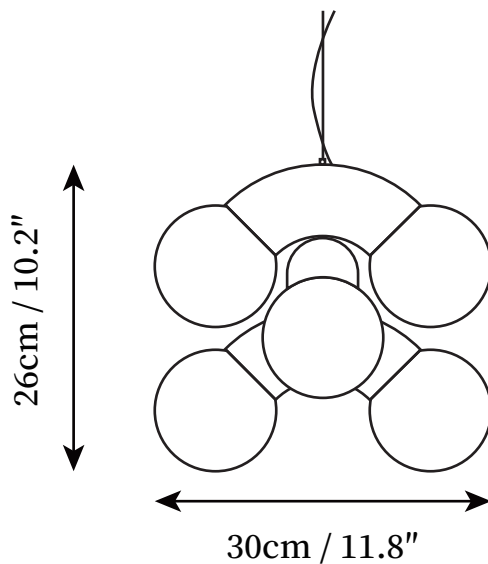

SPECIFICATION SHEET

SPECIFICATION DETAILS

*For custom options, consult factory for details

Fixture Dimensions	6heads D 11.8" x H 10.2"
Light source	G9
Wattage	3W (Single light)
Voltage	AC 110-240V
Color Temperature	Based on the purchase of light bulbs
CRI(Ra)	80CRI
Mounting	Ceiling
Driver Required	NO
Optional Color Temps	Buy bulbs as needed
LED Rated Life	Based on bulb life (we do not supply bulbs)
Dimming	Dimming is not supported
Finishes	Chrome
Glass Details	White
Material	Steel, Glass spheres
Wire Length	59"
Wire Type	Black Coaxial Wire