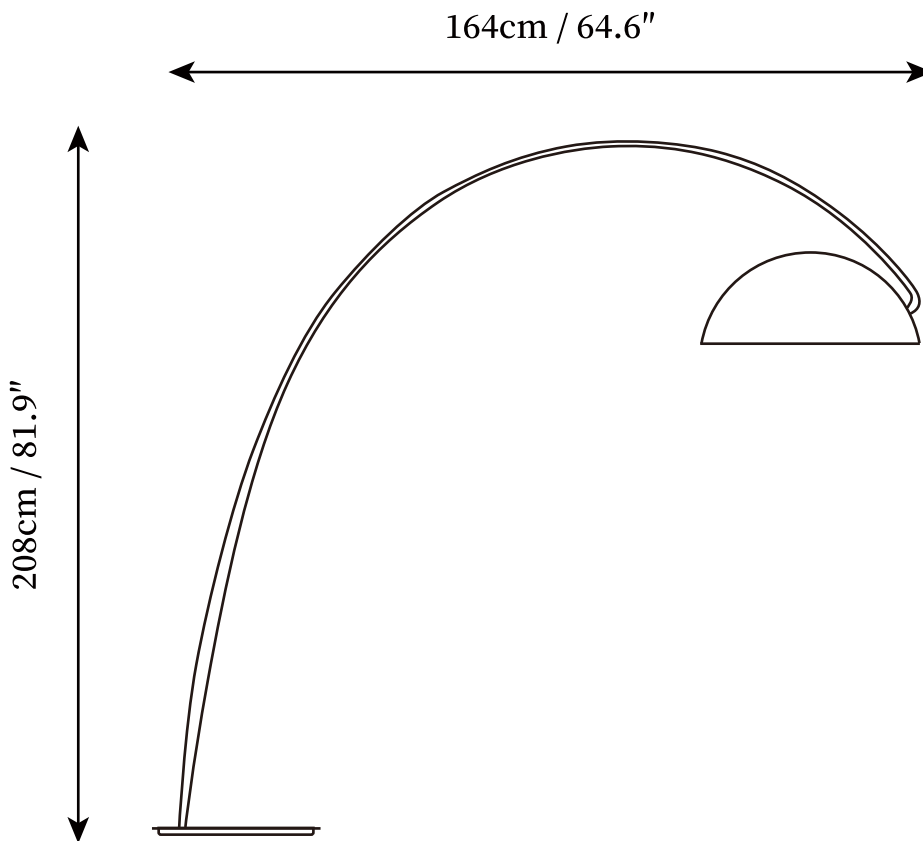

## SPECIFICATION DETAILS

\*For custom options, consult factory for details

<b>Fixture Dimensions</b>	D 57.5" x H 71.6"
<b>Light source</b>	E26 or E27 (bulb not included)
<b>Wattage</b>	MAX 40W incandescent bulb or L&ED equivalent.
<b>Voltage</b>	AC 110-240V
<b>Control method</b>	In line ON / OFF switch.
<b>Finishes</b>	Black.
<b>Shade Details</b>	Black.
<b>Material</b>	Metal.
<b>Cord Length</b>	Supplied with switched plug cord, length ~59" (150cm).

## SPECIFICATION DETAILS

\*For custom options, consult factory for details

<b>Fixture Dimensions</b>	D 64.6" x H 81.9"
<b>Light source</b>	E26 or E27 (bulb not included)
<b>Wattage</b>	MAX 40W incandescent bulb or LED equivalent.
<b>Voltage</b>	AC 110-240V
<b>Control method</b>	In line ON / OFF switch.
<b>Finishes</b>	Black.
<b>Shade Details</b>	Black.
<b>Material</b>	Metal.
<b>Cord Length</b>	Supplied with switched plug cord, length ~59" (150cm).