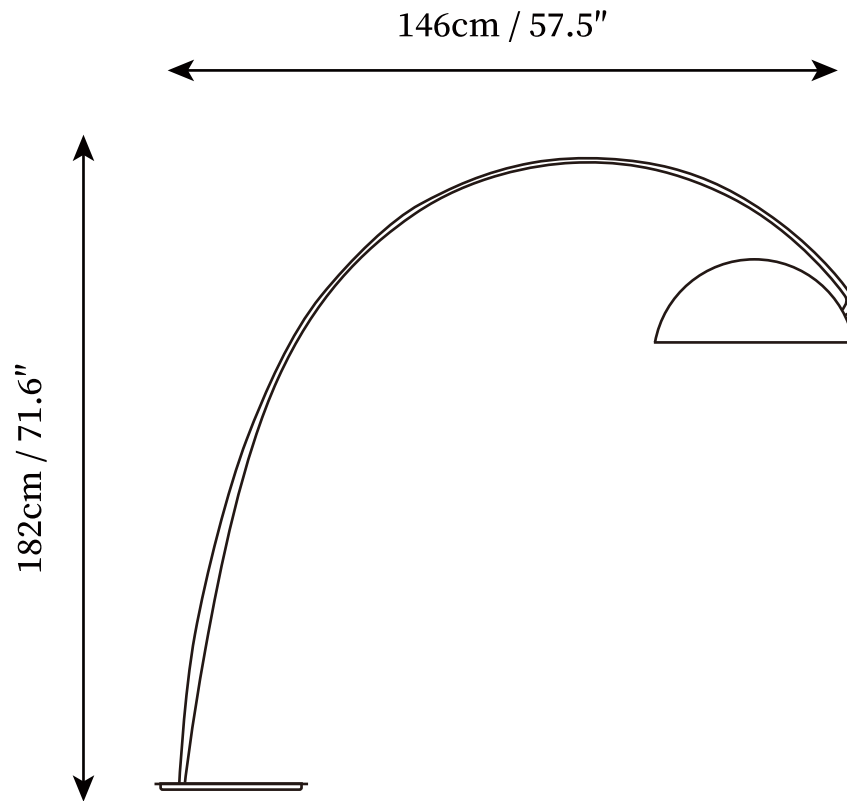

## SPECIFICATION DETAILS

\*For custom options, consult factory for details

<b>Fixture Dimensions</b>	D 57.5" x H 71.6"
<b>Light source</b>	E26 or E27 (bulb not included)
<b>Wattage</b>	MAX 40W incandescent bulb or L&ED equivalent.
<b>Voltage</b>	AC 110-240V
<b>Control method</b>	In line ON / OFF switch.
<b>Finishes</b>	Black.
<b>Shade Details</b>	Black.
<b>Material</b>	Metal.
<b>Cord Length</b>	Supplied with switched plug cord, length ~59" (150cm).

## SPECIFICATION DETAILS

\*For custom options, consult factory for details

<b>Fixture Dimensions</b>	D 64.6" x H 81.9"
<b>Light source</b>	E26 or E27 (bulb not included)
<b>Wattage</b>	MAX 40W incandescent bulb or LED equivalent.
<b>Voltage</b>	AC 110-240V
<b>Control method</b>	In line ON / OFF switch.
<b>Finishes</b>	Black.
<b>Shade Details</b>	Black.
<b>Material</b>	Metal.
<b>Cord Length</b>	Supplied with switched plug cord, length ~59" (150cm).