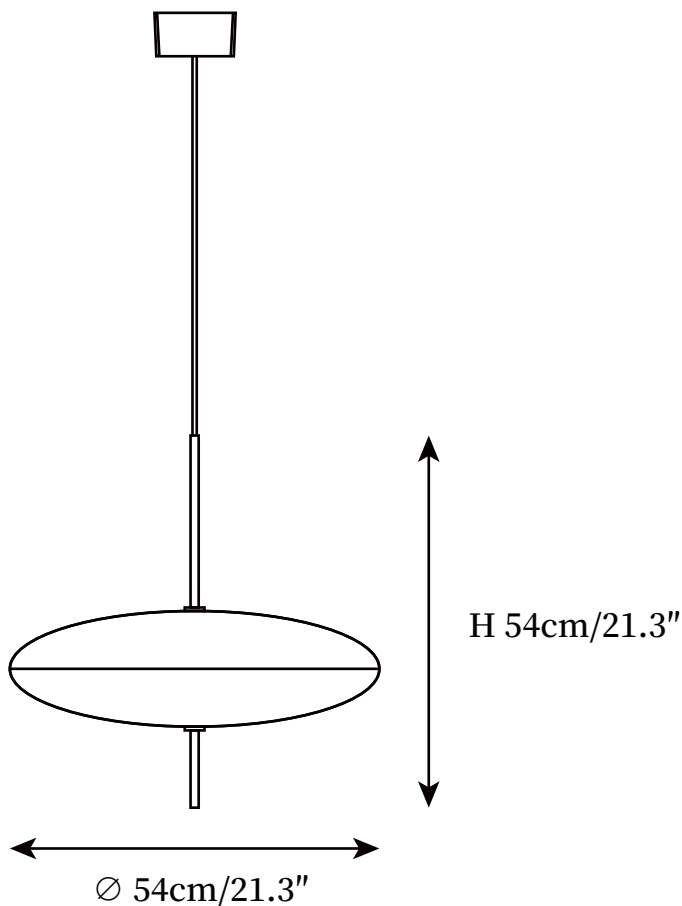

SPECIFICATION SHEET

SPECIFICATION DETAILS

*For custom options, consult factory for details

Fixture Dimensions	Ø 21.3" x H 21.3"
Light source	E26 or E27 (bulb not included)
Wattage	MAX 40W incandescent bulb or LED equivalent.
Voltage	AC 110-240V
Mounting	Hardwired.
Dimming	Compatible with dimmable bulbs (bulb not included)
Control method	Compatible with common wall switches(not included)
Finishes	Black, White.
Shade Details	White.
Material	Metal, Plastic.
Wire Length	The standard length of the cord is 59" (150 cm), the length is adjustable.