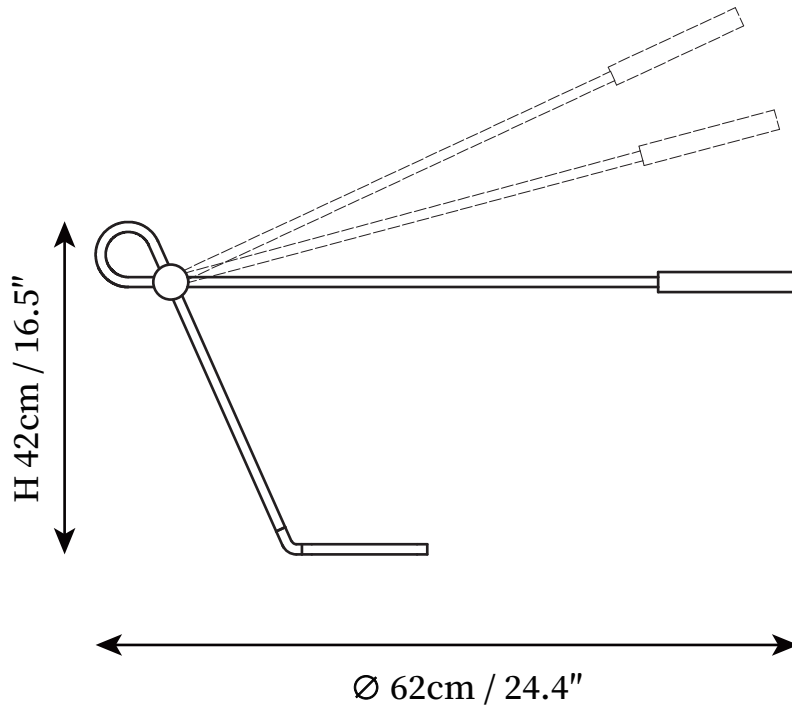

SPECIFICATION SHEET

SPECIFICATION DETAILS

*For custom options, consult factory for details

| | |
|-----------------------------|--|
| Fixture Dimensions | D 24.4" x H 16.5" |
| Light source | Integrated LED |
| Wattage | ~5W |
| Voltage | AC 110-240V |
| Color Temperature | 3000K |
| CRI(Ra) | 80CRI |
| Mounting | Table |
| Driver Required | Yes |
| Optional Color Temps | Warm White (3000K), Cool White (6000K), Daylight (4000K) |
| LED Rated Life | 30000 hours |
| Dimming | Dimming is not supported |
| Finishes | Black |
| Shade Details | Black |
| Material | Metal, Aluminum |
| Wire Length | 59" |
| Wire Type | Wires with switch plugs |