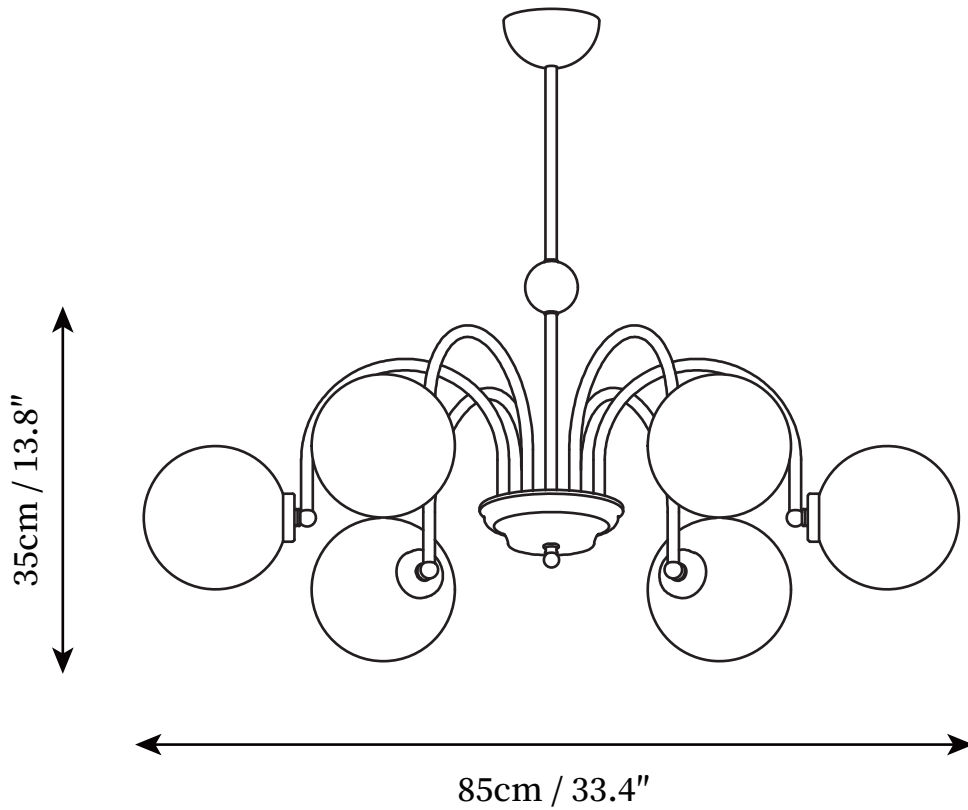

SPECIFICATION SHEET

SPECIFICATION DETAILS

*For custom options, consult factory for details

Fixture Dimensions	D 33.4" x H 13.8"
Light source	E27
Wattage	Max 40W
Voltage	AC 110-240V
Color Temperature	Based on the purchase of light bulbs
CRI(Ra)	80CRI
Mounting	Ceiling
Driver Required	NO
Optional Color Temps	Buy bulbs as needed
LED Rated Life	Based on bulb life (we do not supply bulbs)
Dimming	Dimming is not supported
Finishes	Gold, Chrome
Glass Details	White
Material	Metal, Glass
Rod Length	Provide with 3 boom length: 10/20 / 30cm
Rod Type	Gold, Chrome / Rod