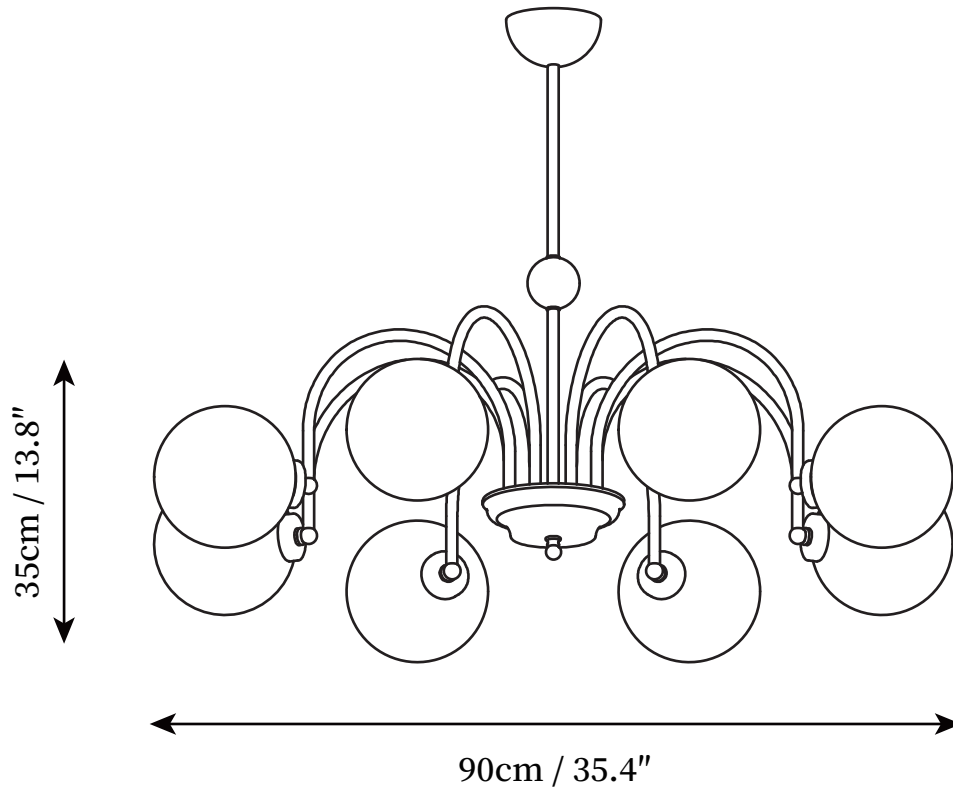

SPECIFICATION SHEET

SPECIFICATION DETAILS

*For custom options, consult factory for details

Fixture Dimensions	D 35.4" x H 13.8"
Light source	E27
Wattage	Max 40W
Voltage	AC 110-240V
Color Temperature	Based on the purchase of light bulbs
CRI(Ra)	80CRI
Mounting	Ceiling
Driver Required	NO
Optional Color Temps	Buy bulbs as needed
LED Rated Life	Based on bulb life (we do not supply bulbs)
Dimming	Dimming is not supported
Finishes	Gold, Chrome
Glass Details	White
Material	Metal, Glass
Rod Length	Provide with 3 boom length: 10/20 / 30cm
Rod Type	Gold, Chrome / Rod