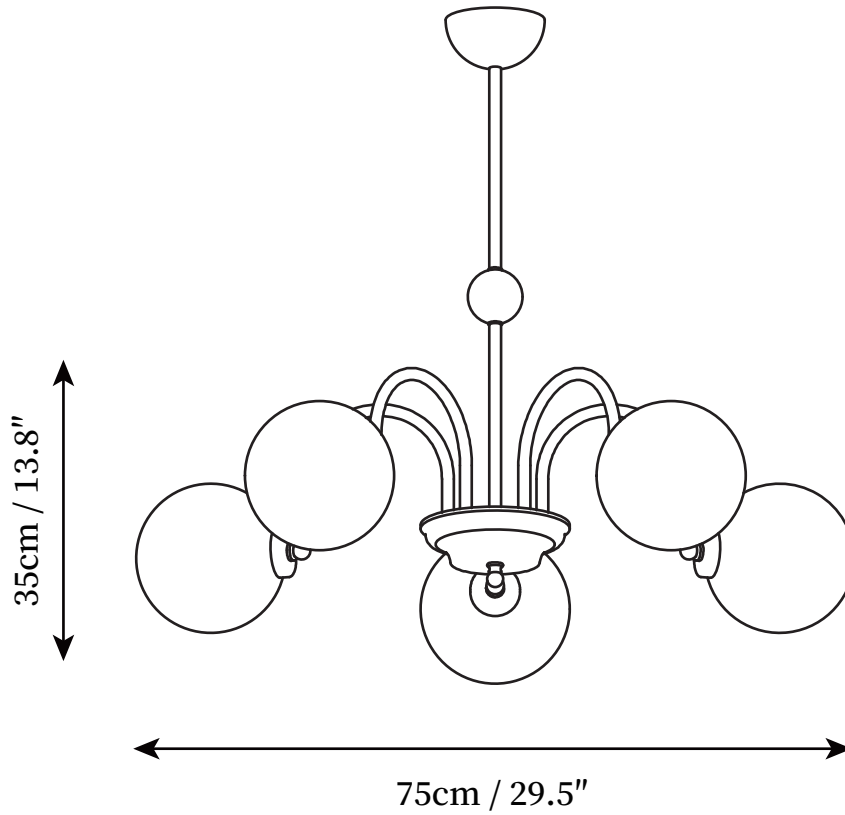

## SPECIFICATION DETAILS

\*For custom options, consult factory for details

<b>Fixture Dimensions</b>	D 23.6" x H 13.8"
<b>Light source</b>	E27
<b>Wattage</b>	Max 40W
<b>Voltage</b>	AC 110-240V
<b>Color Temperature</b>	Based on the purchase of light bulbs
<b>CRI(Ra)</b>	80CRI
<b>Mounting</b>	Ceiling
<b>Driver Required</b>	NO
<b>Optional Color Temps</b>	Buy bulbs as needed
<b>LED Rated Life</b>	Based on bulb life (we do not supply bulbs)
<b>Dimming</b>	Dimming is not supported
<b>Finishes</b>	Gold, Chrome
<b>Glass Details</b>	White
<b>Material</b>	Metal, Glass
<b>Rod Length</b>	Provide with 3 boom length: 10/20 / 30cm
<b>Rod Type</b>	Gold, Chrome / Rod

## SPECIFICATION DETAILS

\*For custom options, consult factory for details

<b>Fixture Dimensions</b>	D 27.5" x H 13.8"
<b>Light source</b>	E27
<b>Wattage</b>	Max 40W
<b>Voltage</b>	AC 110-240V
<b>Color Temperature</b>	Based on the purchase of light bulbs
<b>CRI(Ra)</b>	80CRI
<b>Mounting</b>	Ceiling
<b>Driver Required</b>	NO
<b>Optional Color Temps</b>	Buy bulbs as needed
<b>LED Rated Life</b>	Based on bulb life (we do not supply bulbs)
<b>Dimming</b>	Dimming is not supported
<b>Finishes</b>	Gold, Chrome
<b>Glass Details</b>	White
<b>Material</b>	Metal, Glass
<b>Rod Length</b>	Provide with 3 boom length: 10/20 / 30cm
<b>Rod Type</b>	Gold, Chrome / Rod

## SPECIFICATION DETAILS

\*For custom options, consult factory for details

<b>Fixture Dimensions</b>	D 29.5" x H 13.8"
<b>Light source</b>	E27
<b>Wattage</b>	Max 40W
<b>Voltage</b>	AC 110-240V
<b>Color Temperature</b>	Based on the purchase of light bulbs
<b>CRI(Ra)</b>	80CRI
<b>Mounting</b>	Ceiling
<b>Driver Required</b>	NO
<b>Optional Color Temps</b>	Buy bulbs as needed
<b>LED Rated Life</b>	Based on bulb life (we do not supply bulbs)
<b>Dimming</b>	Dimming is not supported
<b>Finishes</b>	Gold, Chrome
<b>Glass Details</b>	White
<b>Material</b>	Metal, Glass
<b>Rod Length</b>	Provide with 3 boom length: 10/20 / 30cm
<b>Rod Type</b>	Gold, Chrome / Rod