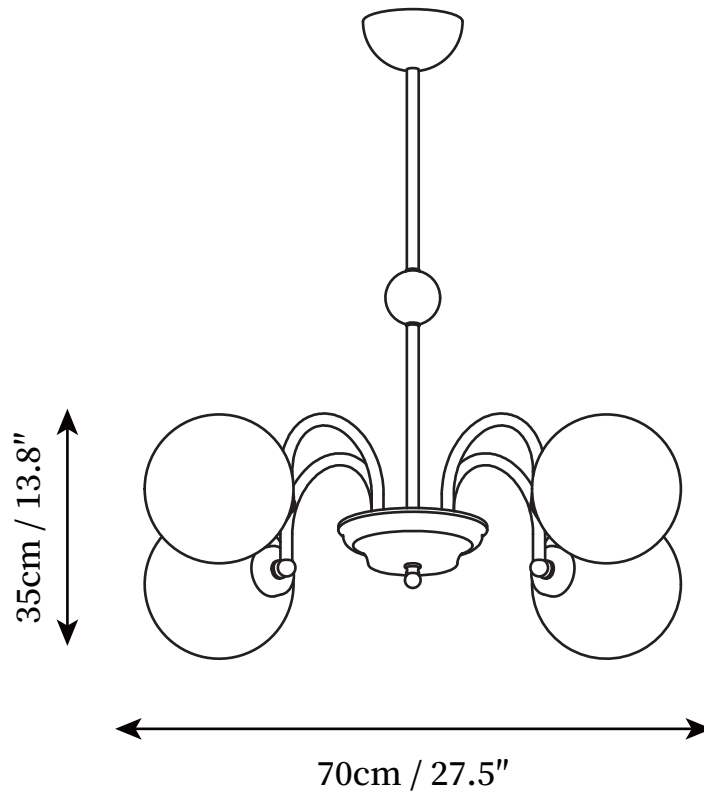

## SPECIFICATION DETAILS

\*For custom options, consult factory for details

<b>Fixture Dimensions</b>	D 23.6" x H 13.8"
<b>Light source</b>	E27
<b>Wattage</b>	Max 40W
<b>Voltage</b>	AC 110-240V
<b>Color Temperature</b>	Based on the purchase of light bulbs
<b>CRI(Ra)</b>	80CRI
<b>Mounting</b>	Ceiling
<b>Driver Required</b>	NO
<b>Optional Color Temps</b>	Buy bulbs as needed
<b>LED Rated Life</b>	Based on bulb life (we do not supply bulbs)
<b>Dimming</b>	Dimming is not supported
<b>Finishes</b>	Gold, Chrome
<b>Glass Details</b>	White
<b>Material</b>	Metal, Glass
<b>Rod Length</b>	Provide with 3 boom length: 10/20 / 30cm
<b>Rod Type</b>	Gold, Chrome / Rod

## SPECIFICATION DETAILS

\*For custom options, consult factory for details

<b>Fixture Dimensions</b>	D 27.5" x H 13.8"
<b>Light source</b>	E27
<b>Wattage</b>	Max 40W
<b>Voltage</b>	AC 110-240V
<b>Color Temperature</b>	Based on the purchase of light bulbs
<b>CRI(Ra)</b>	80CRI
<b>Mounting</b>	Ceiling
<b>Driver Required</b>	NO
<b>Optional Color Temps</b>	Buy bulbs as needed
<b>LED Rated Life</b>	Based on bulb life (we do not supply bulbs)
<b>Dimming</b>	Dimming is not supported
<b>Finishes</b>	Gold, Chrome
<b>Glass Details</b>	White
<b>Material</b>	Metal, Glass
<b>Rod Length</b>	Provide with 3 boom length: 10/20 / 30cm
<b>Rod Type</b>	Gold, Chrome / Rod

## SPECIFICATION DETAILS

\*For custom options, consult factory for details

<b>Fixture Dimensions</b>	D 29.5" x H 13.8"
<b>Light source</b>	E27
<b>Wattage</b>	Max 40W
<b>Voltage</b>	AC 110-240V
<b>Color Temperature</b>	Based on the purchase of light bulbs
<b>CRI(Ra)</b>	80CRI
<b>Mounting</b>	Ceiling
<b>Driver Required</b>	NO
<b>Optional Color Temps</b>	Buy bulbs as needed
<b>LED Rated Life</b>	Based on bulb life (we do not supply bulbs)
<b>Dimming</b>	Dimming is not supported
<b>Finishes</b>	Gold, Chrome
<b>Glass Details</b>	White
<b>Material</b>	Metal, Glass
<b>Rod Length</b>	Provide with 3 boom length: 10/20 / 30cm
<b>Rod Type</b>	Gold, Chrome / Rod