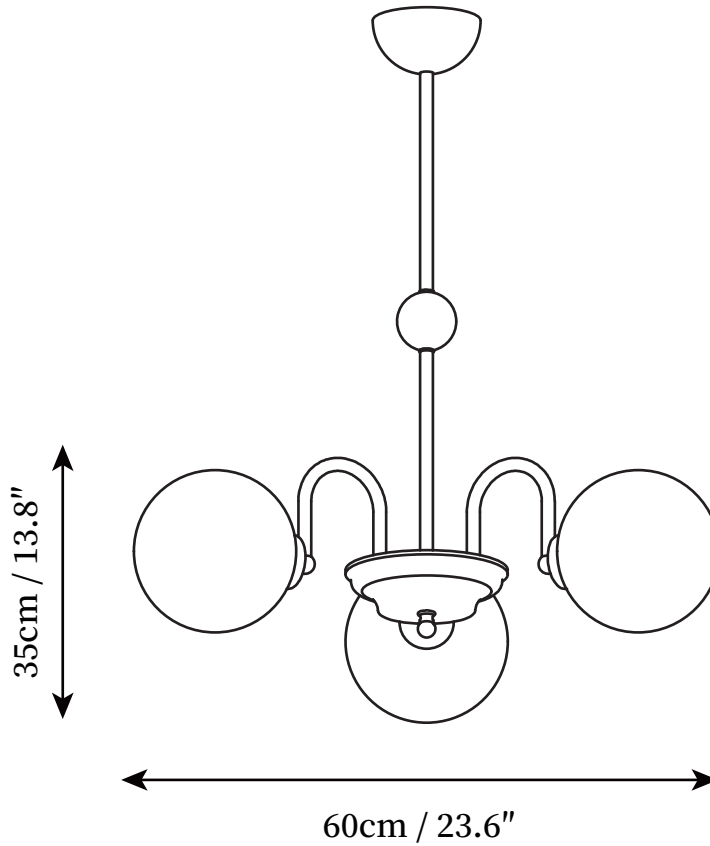

## SPECIFICATION DETAILS

\*For custom options, consult factory for details

<b>Fixture Dimensions</b>	D 23.6" x H 13.8"
<b>Light source</b>	E27
<b>Wattage</b>	Max 40W
<b>Voltage</b>	AC 110-240V
<b>Color Temperature</b>	Based on the purchase of light bulbs
<b>CRI(Ra)</b>	80CRI
<b>Mounting</b>	Ceiling
<b>Driver Required</b>	NO
<b>Optional Color Temps</b>	Buy bulbs as needed
<b>LED Rated Life</b>	Based on bulb life (we do not supply bulbs)
<b>Dimming</b>	Dimming is not supported
<b>Finishes</b>	Gold, Chrome
<b>Glass Details</b>	White
<b>Material</b>	Metal, Glass
<b>Rod Length</b>	Provide with 3 boom length: 10/20 / 30cm
<b>Rod Type</b>	Gold, Chrome / Rod

## SPECIFICATION DETAILS

\*For custom options, consult factory for details

<b>Fixture Dimensions</b>	D 27.5" x H 13.8"
<b>Light source</b>	E27
<b>Wattage</b>	Max 40W
<b>Voltage</b>	AC 110-240V
<b>Color Temperature</b>	Based on the purchase of light bulbs
<b>CRI(Ra)</b>	80CRI
<b>Mounting</b>	Ceiling
<b>Driver Required</b>	NO
<b>Optional Color Temps</b>	Buy bulbs as needed
<b>LED Rated Life</b>	Based on bulb life (we do not supply bulbs)
<b>Dimming</b>	Dimming is not supported
<b>Finishes</b>	Gold, Chrome
<b>Glass Details</b>	White
<b>Material</b>	Metal, Glass
<b>Rod Length</b>	Provide with 3 boom length: 10/20 / 30cm
<b>Rod Type</b>	Gold, Chrome / Rod

## SPECIFICATION DETAILS

\*For custom options, consult factory for details

<b>Fixture Dimensions</b>	D 29.5" x H 13.8"
<b>Light source</b>	E27
<b>Wattage</b>	Max 40W
<b>Voltage</b>	AC 110-240V
<b>Color Temperature</b>	Based on the purchase of light bulbs
<b>CRI(Ra)</b>	80CRI
<b>Mounting</b>	Ceiling
<b>Driver Required</b>	NO
<b>Optional Color Temps</b>	Buy bulbs as needed
<b>LED Rated Life</b>	Based on bulb life (we do not supply bulbs)
<b>Dimming</b>	Dimming is not supported
<b>Finishes</b>	Gold, Chrome
<b>Glass Details</b>	White
<b>Material</b>	Metal, Glass
<b>Rod Length</b>	Provide with 3 boom length: 10/20 / 30cm
<b>Rod Type</b>	Gold, Chrome / Rod