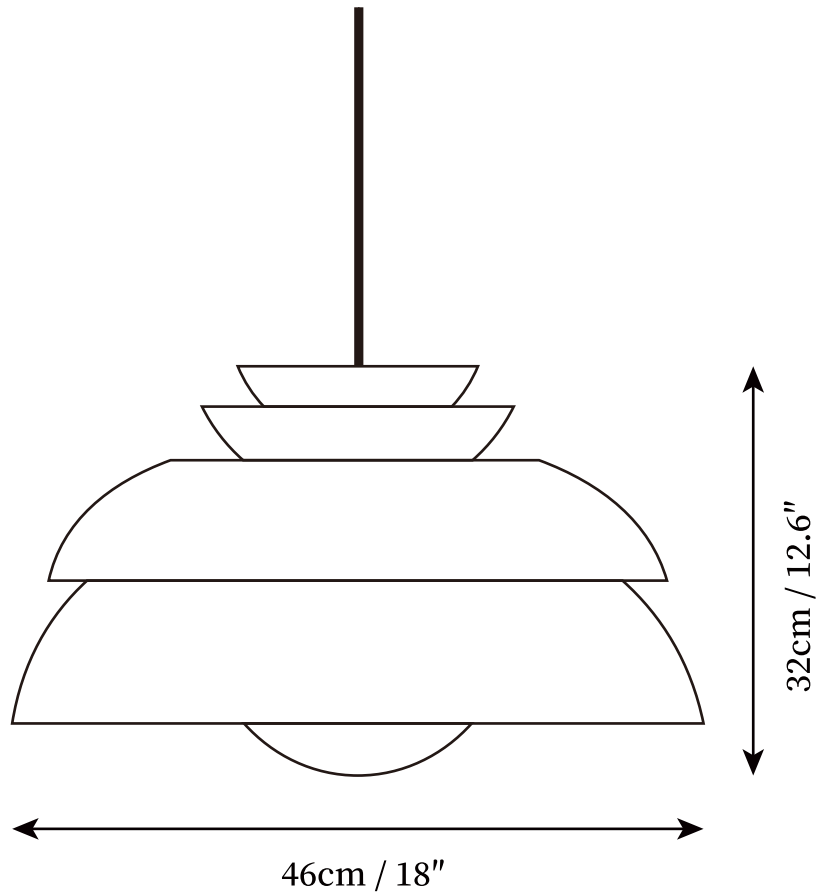

SPECIFICATION SHEET

SPECIFICATION DETAILS

*For custom options, consult factory for details

SUK	ML-531-1
Fixture Dimensions	D 18" x H 12.6", D 12.6" x H 6.3"
Light source	E26 or E27 (bulb not included).
Wattage	MAX 40W incandescent bulb or LED equivalent.
Voltage	AC 110-240V
Mounting	Hardwired.
Dimming	Compatible with dimmable bulbs (bulb not included)
Control method	Compatible with common wall switches (not included)
Finishes	White.
Shade Details	White.
Material	Metal.
Wire Length	The standard length of the cord is 59" (150 cm), the length is adjustable.