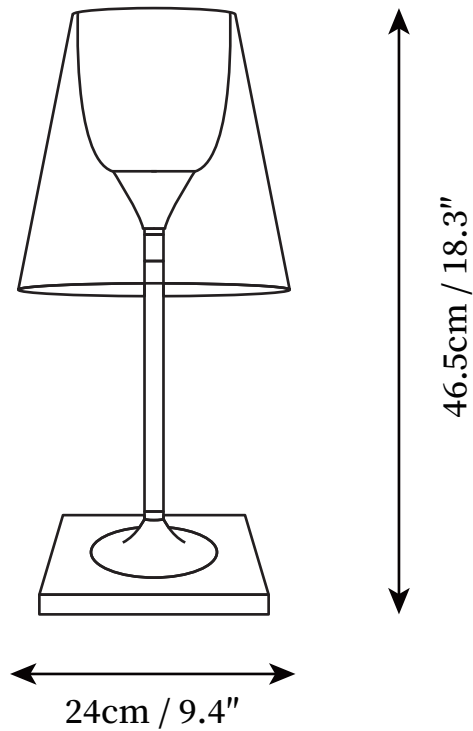

## SPECIFICATION DETAILS

\*For custom options, consult factory for details

<b>Fixture Dimensions</b>	D 9.4" x H 18.3"
<b>Light source</b>	E27
<b>Wattage</b>	40W
<b>Voltage</b>	AC 110-240V
<b>Color Temperature</b>	Based on the purchase of light bulbs
<b>CRI(Ra)</b>	80CRI
<b>Mounting</b>	Table
<b>Driver Required</b>	NO
<b>Optional Color Temps</b>	Buy bulbs as needed
<b>LED Rated Life</b>	Based on bulb life (we do not supply bulbs)
<b>Dimming</b>	Dimming is not supported
<b>Finishes</b>	Clear, silver, Bronze
<b>Shade Details</b>	Clear, silver, Bronze
<b>Material</b>	Metal, Acrylic, Plastic
<b>Wire Length</b>	59"
<b>Wire Type</b>	Wires with switch plugs

## SPECIFICATION DETAILS

\*For custom options, consult factory for details

<b>Fixture Dimensions</b>	D 15.7" x H 27.2"
<b>Light source</b>	E27
<b>Wattage</b>	40W
<b>Voltage</b>	AC 110-240V
<b>Color Temperature</b>	Based on the purchase of light bulbs
<b>CRI(Ra)</b>	80CRI
<b>Mounting</b>	Table
<b>Driver Required</b>	NO
<b>Optional Color Temps</b>	Buy bulbs as needed
<b>LED Rated Life</b>	Based on bulb life (we do not supply bulbs)
<b>Dimming</b>	Dimming is not supported
<b>Finishes</b>	Clear, silver, Bronze
<b>Shade Details</b>	Clear, silver, Bronze
<b>Material</b>	Metal, Acrylic, Plastic
<b>Wire Length</b>	59"
<b>Wire Type</b>	Wires with switch plugs