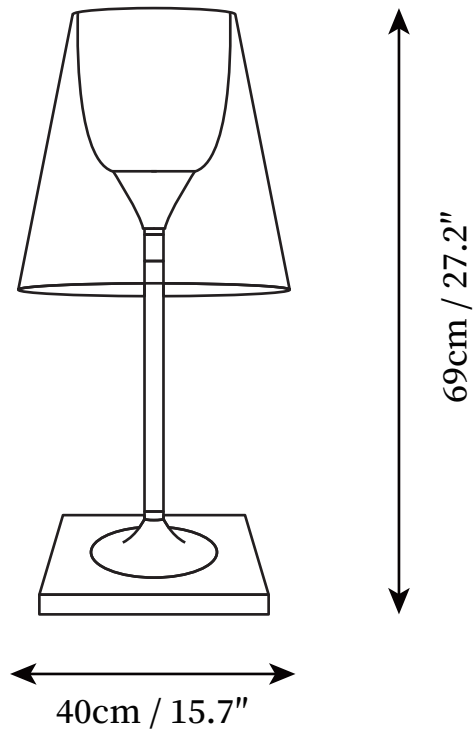

## SPECIFICATION DETAILS

\*For custom options, consult factory for details

<b>Fixture Dimensions</b>	D 9.4" x H 18.3"
<b>Light source</b>	E27
<b>Wattage</b>	40W
<b>Voltage</b>	AC 110-240V
<b>Color Temperature</b>	Based on the purchase of light bulbs
<b>CRI(Ra)</b>	80CRI
<b>Mounting</b>	Table
<b>Driver Required</b>	NO
<b>Optional Color Temps</b>	Buy bulbs as needed
<b>LED Rated Life</b>	Based on bulb life (we do not supply bulbs)
<b>Dimming</b>	Dimming is not supported
<b>Finishes</b>	Clear, silver, Bronze
<b>Shade Details</b>	Clear, silver, Bronze
<b>Material</b>	Metal, Acrylic, Plastic
<b>Wire Length</b>	59"
<b>Wire Type</b>	Wires with switch plugs

## SPECIFICATION DETAILS

\*For custom options, consult factory for details

<b>Fixture Dimensions</b>	D 15.7" x H 27.2"
<b>Light source</b>	E27
<b>Wattage</b>	40W
<b>Voltage</b>	AC 110-240V
<b>Color Temperature</b>	Based on the purchase of light bulbs
<b>CRI(Ra)</b>	80CRI
<b>Mounting</b>	Table
<b>Driver Required</b>	NO
<b>Optional Color Temps</b>	Buy bulbs as needed
<b>LED Rated Life</b>	Based on bulb life (we do not supply bulbs)
<b>Dimming</b>	Dimming is not supported
<b>Finishes</b>	Clear, silver, Bronze
<b>Shade Details</b>	Clear, silver, Bronze
<b>Material</b>	Metal, Acrylic, Plastic
<b>Wire Length</b>	59"
<b>Wire Type</b>	Wires with switch plugs