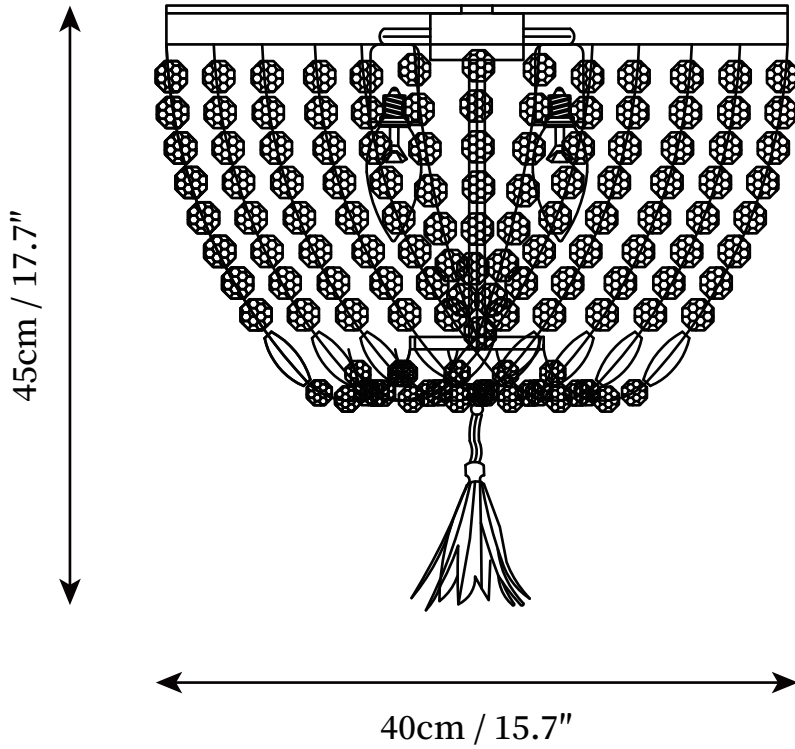

SPECIFICATION SHEET

SPECIFICATION DETAILS

*For custom options, consult factory for details

Fixture Dimensions	D 15.7" x H 17.7"
Light source	E14
Wattage	15W
Voltage	AC 110-240V
Color Temperature	Based on the purchase of light bulbs
CRI(Ra)	80CRI
Mounting	Ceiling
Driver Required	NO
Optional Color Temps	Buy bulbs as needed
LED Rated Life	Based on bulb life (we do not supply bulbs)
Dimming	Dimming is not supported
Finishes	Weathered Gray
Shade Details	Clear
Material	Metal, Crystal
Wire Length	No
Wire Type	No