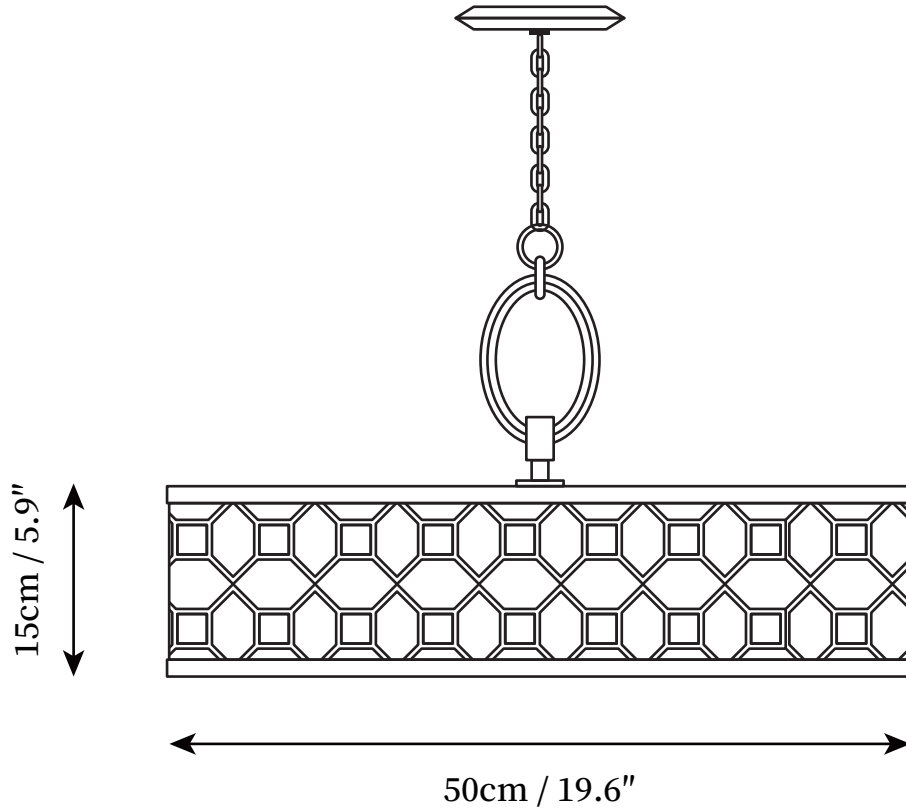

SPECIFICATION SHEET

SPECIFICATION DETAILS

*For custom options, consult factory for details

Fixture Dimensions	D 15.7" x H 4.7"
Light source	E27
Wattage	40W
Voltage	AC 110-240V
Color Temperature	Based on the purchase of light bulbs
CRI(Ra)	80CRI
Mounting	Ceiling
Driver Required	NO
Optional Color Temps	Buy bulbs as needed
LED Rated Life	Based on bulb life (we do not supply bulbs)
Dimming	Dimming is not supported
Finishes	Copper
Glass Details	White
Material	Copper, Glass
Hanging Chain Length	Hanging chain length 19.7"
Hanging Chain Type	Gold / Chain

SPECIFICATION SHEET

SPECIFICATION DETAILS

*For custom options, consult factory for details

Fixture Dimensions	D 19.6" x H 5.9"
Light source	E27
Wattage	40W
Voltage	AC 110-240V
Color Temperature	Based on the purchase of light bulbs
CRI(Ra)	80CRI
Mounting	Ceiling
Driver Required	NO
Optional Color Temps	Buy bulbs as needed
LED Rated Life	Based on bulb life (we do not supply bulbs)
Dimming	Dimming is not supported
Finishes	Copper
Glass Details	White
Material	Copper, Glass
Hanging Chain Length	Hanging chain length 19.7"
Hanging Chain Type	Gold / Chain

SPECIFICATION SHEET

SPECIFICATION DETAILS

*For custom options, consult factory for details

Fixture Dimensions	D 23.6" x H 7"
Light source	E27
Wattage	40W
Voltage	AC 110-240V
Color Temperature	Based on the purchase of light bulbs
CRI(Ra)	80CRI
Mounting	Ceiling
Driver Required	NO
Optional Color Temps	Buy bulbs as needed
LED Rated Life	Based on bulb life (we do not supply bulbs)
Dimming	Dimming is not supported
Finishes	Copper
Glass Details	White
Material	Copper, Glass
Hanging Chain Length	Hanging chain length 19.7"
Hanging Chain Type	Gold / Chain