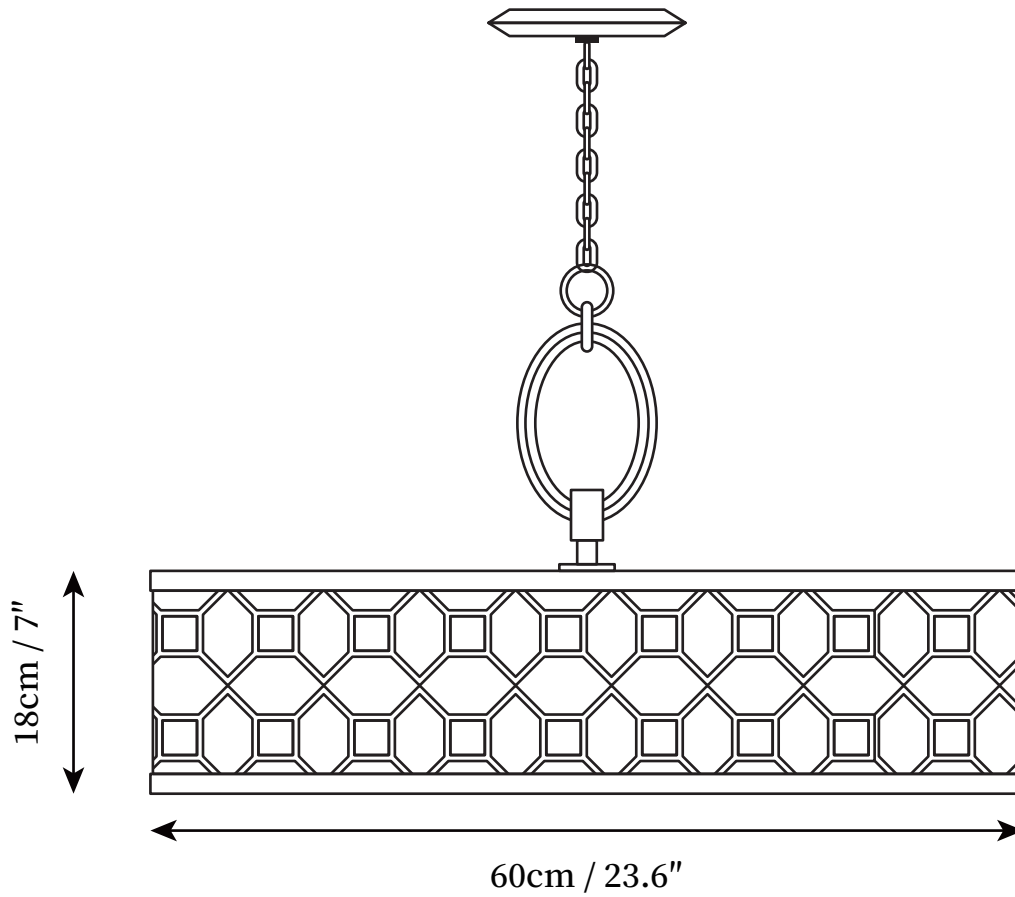

SPECIFICATION SHEET

SPECIFICATION DETAILS

*For custom options, consult factory for details

Fixture Dimensions	D 15.7" x H 4.7"
Light source	E27
Wattage	40W
Voltage	AC 110-240V
Color Temperature	Based on the purchase of light bulbs
CRI(Ra)	80CRI
Mounting	Ceiling
Driver Required	NO
Optional Color Temps	Buy bulbs as needed
LED Rated Life	Based on bulb life (we do not supply bulbs)
Dimming	Dimming is not supported
Finishes	Copper
Glass Details	White
Material	Copper, Glass
Hanging Chain Length	Hanging chain length 19.7"
Hanging Chain Type	Gold / Chain

SPECIFICATION SHEET

SPECIFICATION DETAILS

*For custom options, consult factory for details

Fixture Dimensions	D 19.6" x H 5.9"
Light source	E27
Wattage	40W
Voltage	AC 110-240V
Color Temperature	Based on the purchase of light bulbs
CRI(Ra)	80CRI
Mounting	Ceiling
Driver Required	NO
Optional Color Temps	Buy bulbs as needed
LED Rated Life	Based on bulb life (we do not supply bulbs)
Dimming	Dimming is not supported
Finishes	Copper
Glass Details	White
Material	Copper, Glass
Hanging Chain Length	Hanging chain length 19.7"
Hanging Chain Type	Gold / Chain

SPECIFICATION SHEET

SPECIFICATION DETAILS

*For custom options, consult factory for details

Fixture Dimensions	D 23.6" x H 7"
Light source	E27
Wattage	40W
Voltage	AC 110-240V
Color Temperature	Based on the purchase of light bulbs
CRI(Ra)	80CRI
Mounting	Ceiling
Driver Required	NO
Optional Color Temps	Buy bulbs as needed
LED Rated Life	Based on bulb life (we do not supply bulbs)
Dimming	Dimming is not supported
Finishes	Copper
Glass Details	White
Material	Copper, Glass
Hanging Chain Length	Hanging chain length 19.7"
Hanging Chain Type	Gold / Chain