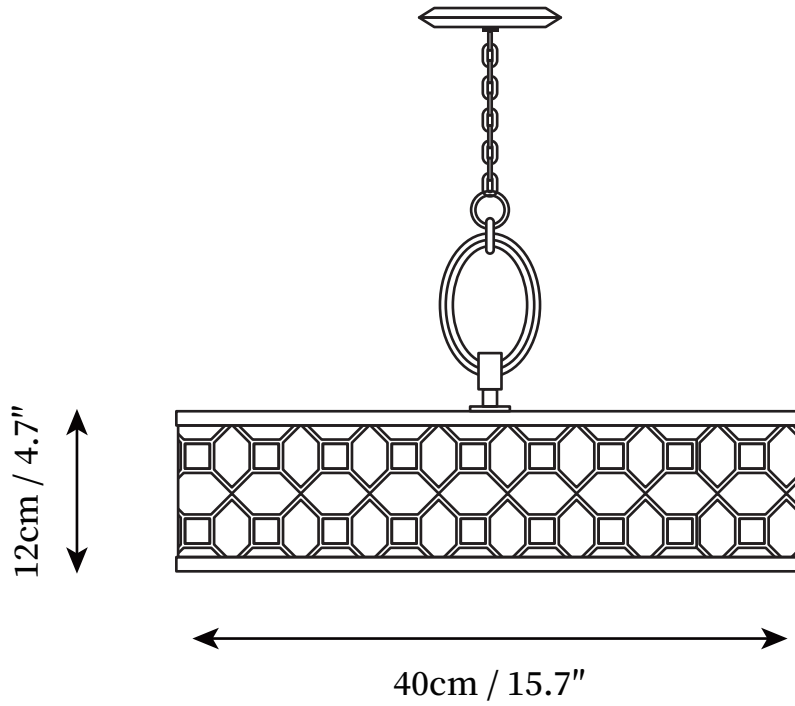

SPECIFICATION SHEET

SPECIFICATION DETAILS

*For custom options, consult factory for details

Fixture Dimensions	D 15.7" x H 4.7"
Light source	E27
Wattage	40W
Voltage	AC 110-240V
Color Temperature	Based on the purchase of light bulbs
CRI(Ra)	80CRI
Mounting	Ceiling
Driver Required	NO
Optional Color Temps	Buy bulbs as needed
LED Rated Life	Based on bulb life (we do not supply bulbs)
Dimming	Dimming is not supported
Finishes	Copper
Glass Details	White
Material	Copper, Glass
Hanging Chain Length	Hanging chain length 19.7"
Hanging Chain Type	Gold / Chain

SPECIFICATION SHEET

SPECIFICATION DETAILS

*For custom options, consult factory for details

Fixture Dimensions	D 19.6" x H 5.9"
Light source	E27
Wattage	40W
Voltage	AC 110-240V
Color Temperature	Based on the purchase of light bulbs
CRI(Ra)	80CRI
Mounting	Ceiling
Driver Required	NO
Optional Color Temps	Buy bulbs as needed
LED Rated Life	Based on bulb life (we do not supply bulbs)
Dimming	Dimming is not supported
Finishes	Copper
Glass Details	White
Material	Copper, Glass
Hanging Chain Length	Hanging chain length 19.7"
Hanging Chain Type	Gold / Chain

SPECIFICATION SHEET

SPECIFICATION DETAILS

*For custom options, consult factory for details

Fixture Dimensions	D 23.6" x H 7"
Light source	E27
Wattage	40W
Voltage	AC 110-240V
Color Temperature	Based on the purchase of light bulbs
CRI(Ra)	80CRI
Mounting	Ceiling
Driver Required	NO
Optional Color Temps	Buy bulbs as needed
LED Rated Life	Based on bulb life (we do not supply bulbs)
Dimming	Dimming is not supported
Finishes	Copper
Glass Details	White
Material	Copper, Glass
Hanging Chain Length	Hanging chain length 19.7"
Hanging Chain Type	Gold / Chain