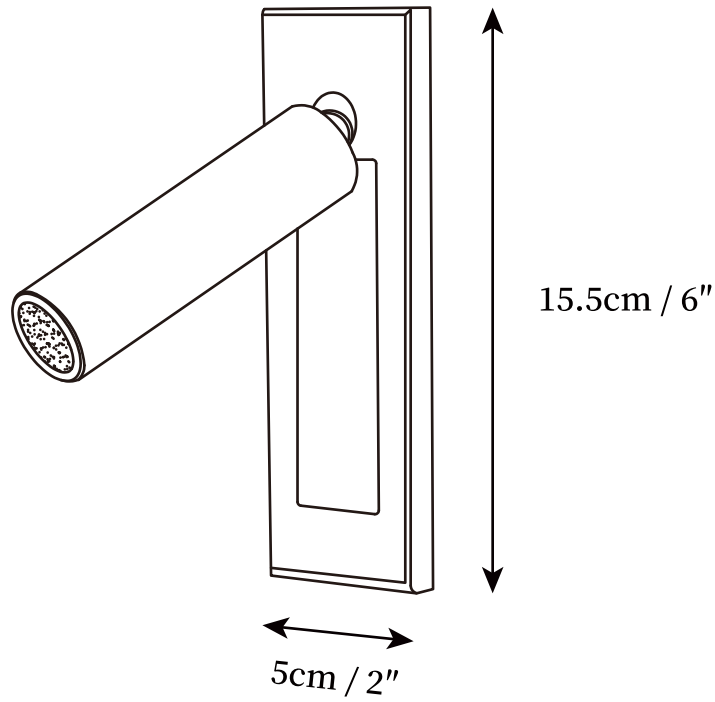

SPECIFICATION SHEET

SPECIFICATION DETAILS

*For custom options, consult factory for details

Fixture Dimensions	D 2" x H 6"
Light source	Integrated LED
Wattage	~5 Watts
Voltage	AC 110-240V
Dimming	Not supported
CRI(Ra)	90+CRI
Mounting	Hardwired.
LED Rated Life	30000 hours
Color Temperature	Warm Light (3000K), Neutral Light (4000K), Cool Light (6000K)
Control method	Hidden switch or push-button switch.
Finishes	Matt Black, Matt Black & Copper, Copper, Nickel.
Shade Details	Clear.
Material	Aluminum alloy, Metal.

SPECIFICATION SHEET

SPECIFICATION DETAILS

*For custom options, consult factory for details

Fixture Dimensions	D 2" x H 7"
Light source	Integrated LED
Wattage	~5 Watts
Voltage	AC 110-240V
Dimming	Not supported
CRI(Ra)	90+CRI
Mounting	Hardwired.
LED Rated Life	30000 hours
Color Temperature	Warm Light (3000K), Neutral Light (4000K), Cool Light (6000K)
Control method	Hidden switch or push-button switch.
Finishes	Matt Black, Matt Black & Copper, Copper, Nickel.
Shade Details	Clear.
Material	Aluminum alloy, Metal.