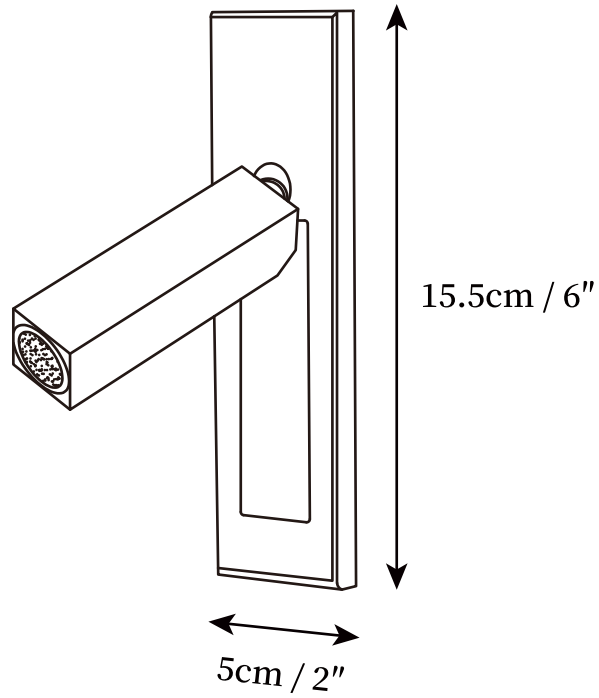

SPECIFICATION SHEET

SPECIFICATION DETAILS

*For custom options, consult factory for details

Fixture Dimensions	D 2" x H 6"
Light source	Integrated LED
Wattage	~5 Watts
Voltage	AC 110-240V
Dimming	Not supported
CRI(Ra)	90+CRI
Mounting	Hardwired.
LED Rated Life	30000 hours
Color Temperature	Warm Light (3000K), Neutral Light (4000K), Cool Light (6000K)
Control method	Hidden switch or push-button switch.
Finishes	Matt Black, Matt Black & Copper, Copper, Nickel.
Shade Details	Clear.
Material	Aluminum alloy, Metal.

SPECIFICATION SHEET

SPECIFICATION DETAILS

*For custom options, consult factory for details

Fixture Dimensions	D 2" x H 7"
Light source	Integrated LED
Wattage	~5 Watts
Voltage	AC 110-240V
Dimming	Not supported
CRI(Ra)	90+CRI
Mounting	Hardwired.
LED Rated Life	30000 hours
Color Temperature	Warm Light (3000K), Neutral Light (4000K), Cool Light (6000K)
Control method	Hidden switch or push-button switch.
Finishes	Matt Black, Matt Black & Copper, Copper, Nickel.
Shade Details	Clear.
Material	Aluminum alloy, Metal.