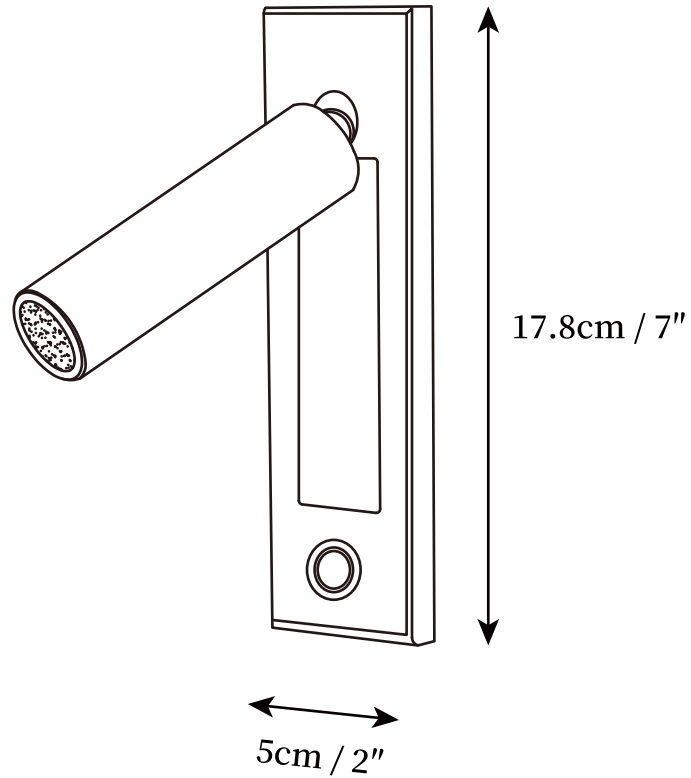

SPECIFICATION SHEET

SPECIFICATION DETAILS

*For custom options, consult factory for details

Fixture Dimensions	D 2" x H 6"
Light source	Integrated LED
Wattage	~5 Watts
Voltage	AC 110-240V
Dimming	Not supported
CRI(Ra)	90+CRI
Mounting	Hardwired.
LED Rated Life	30000 hours
Color Temperature	Warm Light (3000K), Neutral Light (4000K), Cool Light (6000K)
Control method	Hidden switch or push-button switch.
Finishes	Matt Black, Matt Black & Copper, Copper, Nickel.
Shade Details	Clear.
Material	Aluminum alloy, Metal.

SPECIFICATION SHEET

SPECIFICATION DETAILS

*For custom options, consult factory for details

Fixture Dimensions	D 2" x H 7"
Light source	Integrated LED
Wattage	~5 Watts
Voltage	AC 110-240V
Dimming	Not supported
CRI(Ra)	90+CRI
Mounting	Hardwired.
LED Rated Life	30000 hours
Color Temperature	Warm Light (3000K), Neutral Light (4000K), Cool Light (6000K)
Control method	Hidden switch or push-button switch.
Finishes	Matt Black, Matt Black & Copper, Copper, Nickel.
Shade Details	Clear.
Material	Aluminum alloy, Metal.