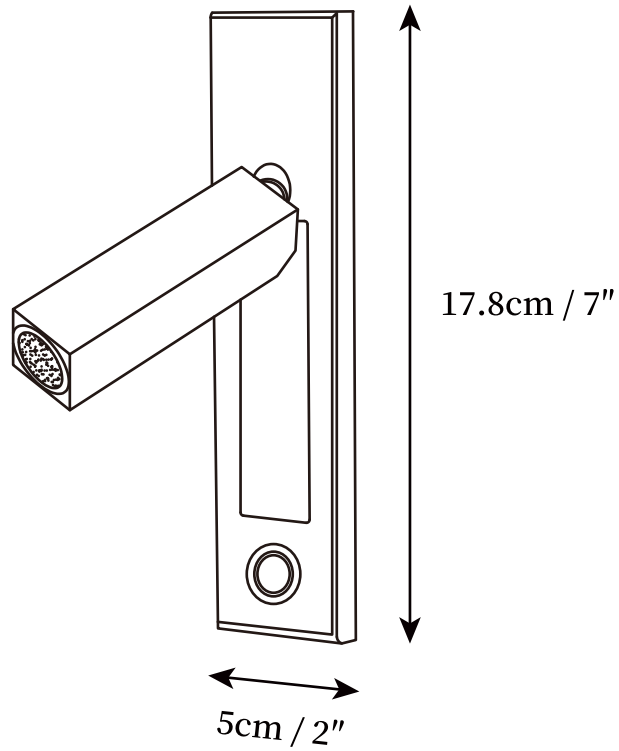

SPECIFICATION SHEET

SPECIFICATION DETAILS

*For custom options, consult factory for details

Fixture Dimensions	D 2" x H 6"
Light source	Integrated LED
Wattage	~5 Watts
Voltage	AC 110-240V
Dimming	Not supported
CRI(Ra)	90+CRI
Mounting	Hardwired.
LED Rated Life	30000 hours
Color Temperature	Warm Light (3000K), Neutral Light (4000K), Cool Light (6000K)
Control method	Hidden switch or push-button switch.
Finishes	Matt Black, Matt Black & Copper, Copper, Nickel.
Shade Details	Clear.
Material	Aluminum alloy, Metal.

SPECIFICATION SHEET

SPECIFICATION DETAILS

*For custom options, consult factory for details

Fixture Dimensions	D 2" x H 7"
Light source	Integrated LED
Wattage	~5 Watts
Voltage	AC 110-240V
Dimming	Not supported
CRI(Ra)	90+CRI
Mounting	Hardwired.
LED Rated Life	30000 hours
Color Temperature	Warm Light (3000K), Neutral Light (4000K), Cool Light (6000K)
Control method	Hidden switch or push-button switch.
Finishes	Matt Black, Matt Black & Copper, Copper, Nickel.
Shade Details	Clear.
Material	Aluminum alloy, Metal.