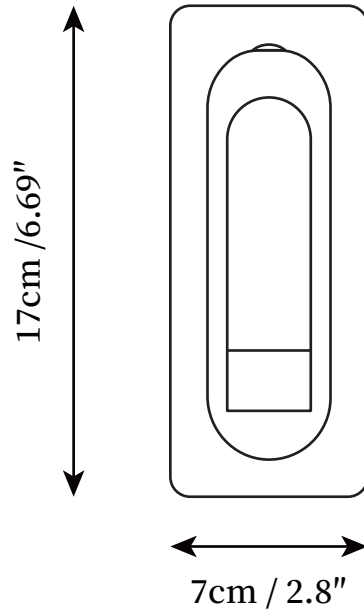

SPECIFICATION SHEET

SPECIFICATION DETAILS

*For custom options, consult factory for details

Fixture Dimensions	D 2.8" x H 6.69"
Light source	Integrated LED
Wattage	~3W
Voltage	AC 110-240V
Color Temperature	3000K
CRI(Ra)	80CRI
Mounting	Wall
Driver Required	Yes
Optional Color Temps	Warm White (3000K), Cool White (6000K), Daylight (4000K)
LED Rated Life	30000 hours
Dimming	Dimming is not supported
Finishes	Matt Black, Matt White, Bronze, Polished aluminum, Nickel
Shade Details	Black, White, Bronze, Aluminum, Nickel
Material	Aluminum alloy, Metal
Wire Length	NO
Wire Type	NO