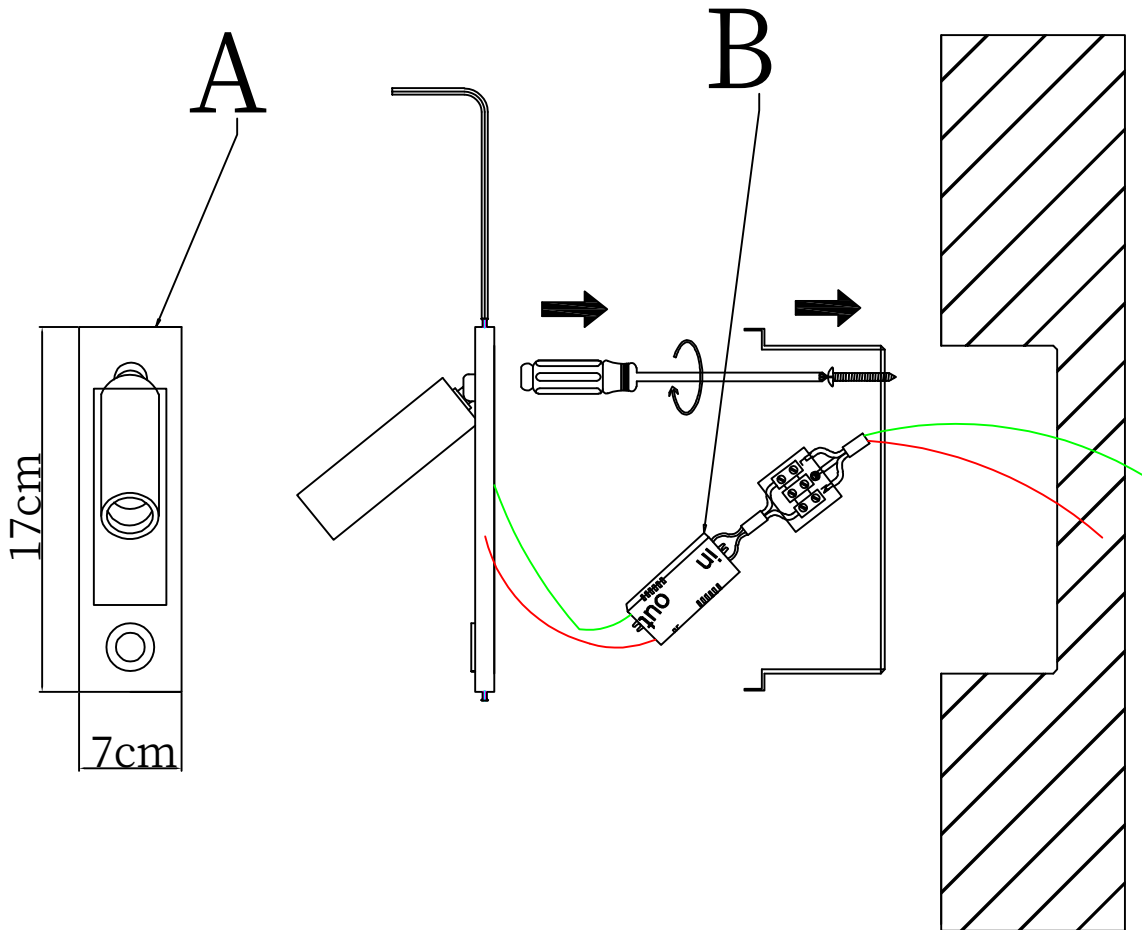

(A) Lamp Body

(B) Drive

Installation Hardware Kit			
①	②	③	④
			

Slotting size: L 14cm\*W 5.5cm\*H 5cm